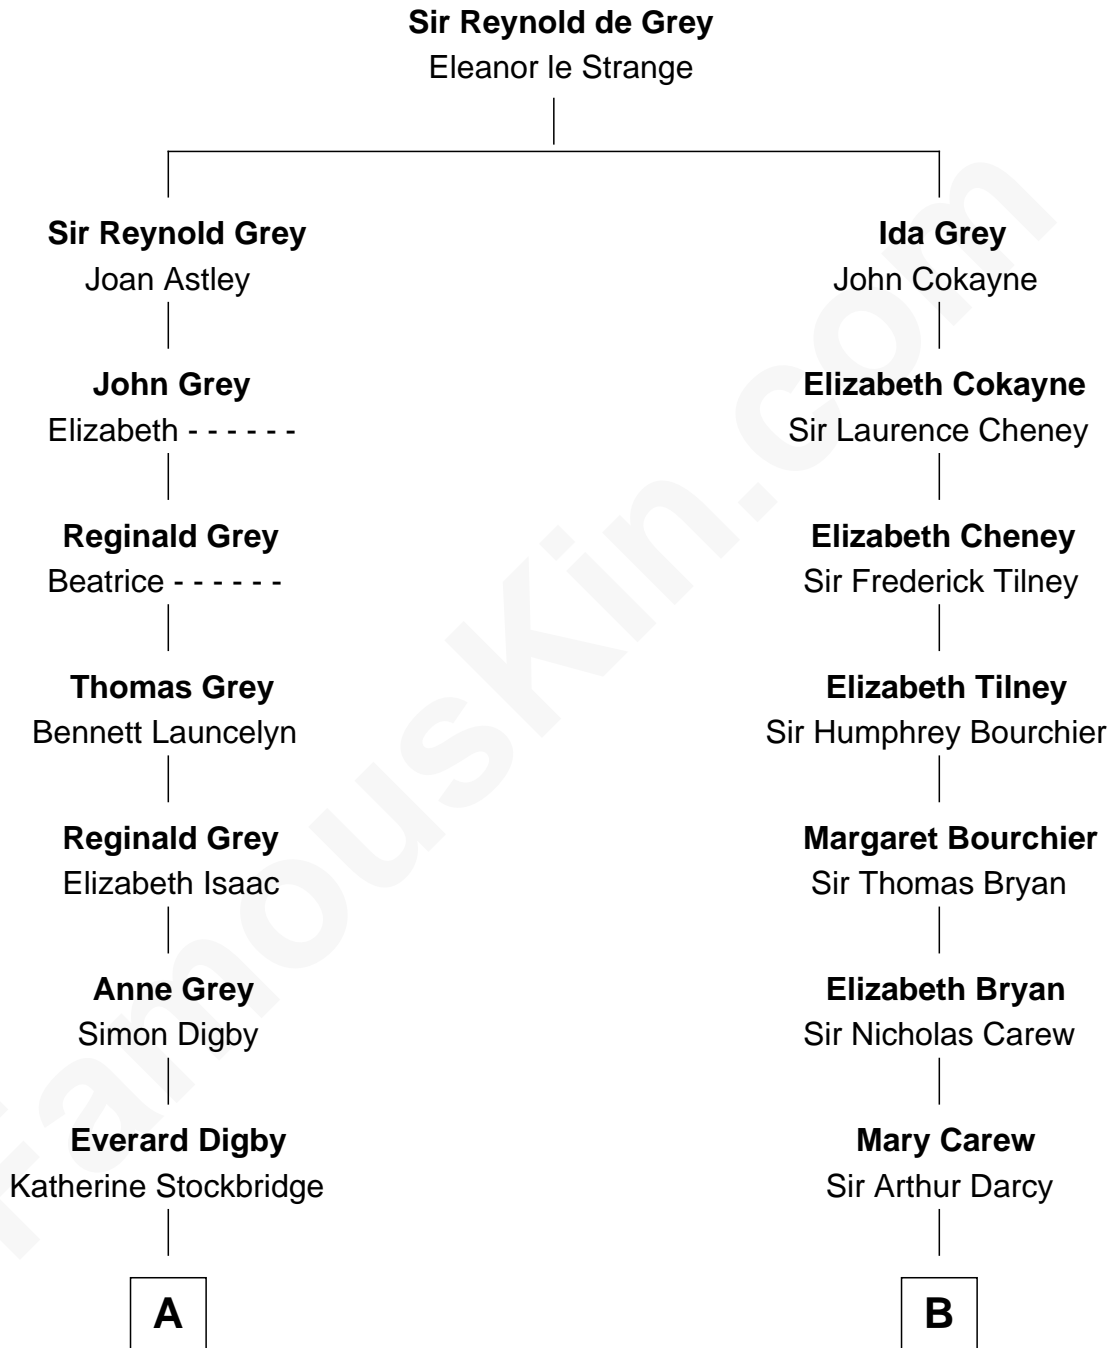

FamousKin.com

Relationship Chart of

J.P. Morgan, Jr.

American Banker and Philanthropist

16th cousin 2 times removed of

Norman Rockwell

American Artist

C

Jarvis Waring Rockwell

Anne Mary Hill

Norman Rockwell

American Artist

FamousKin.com