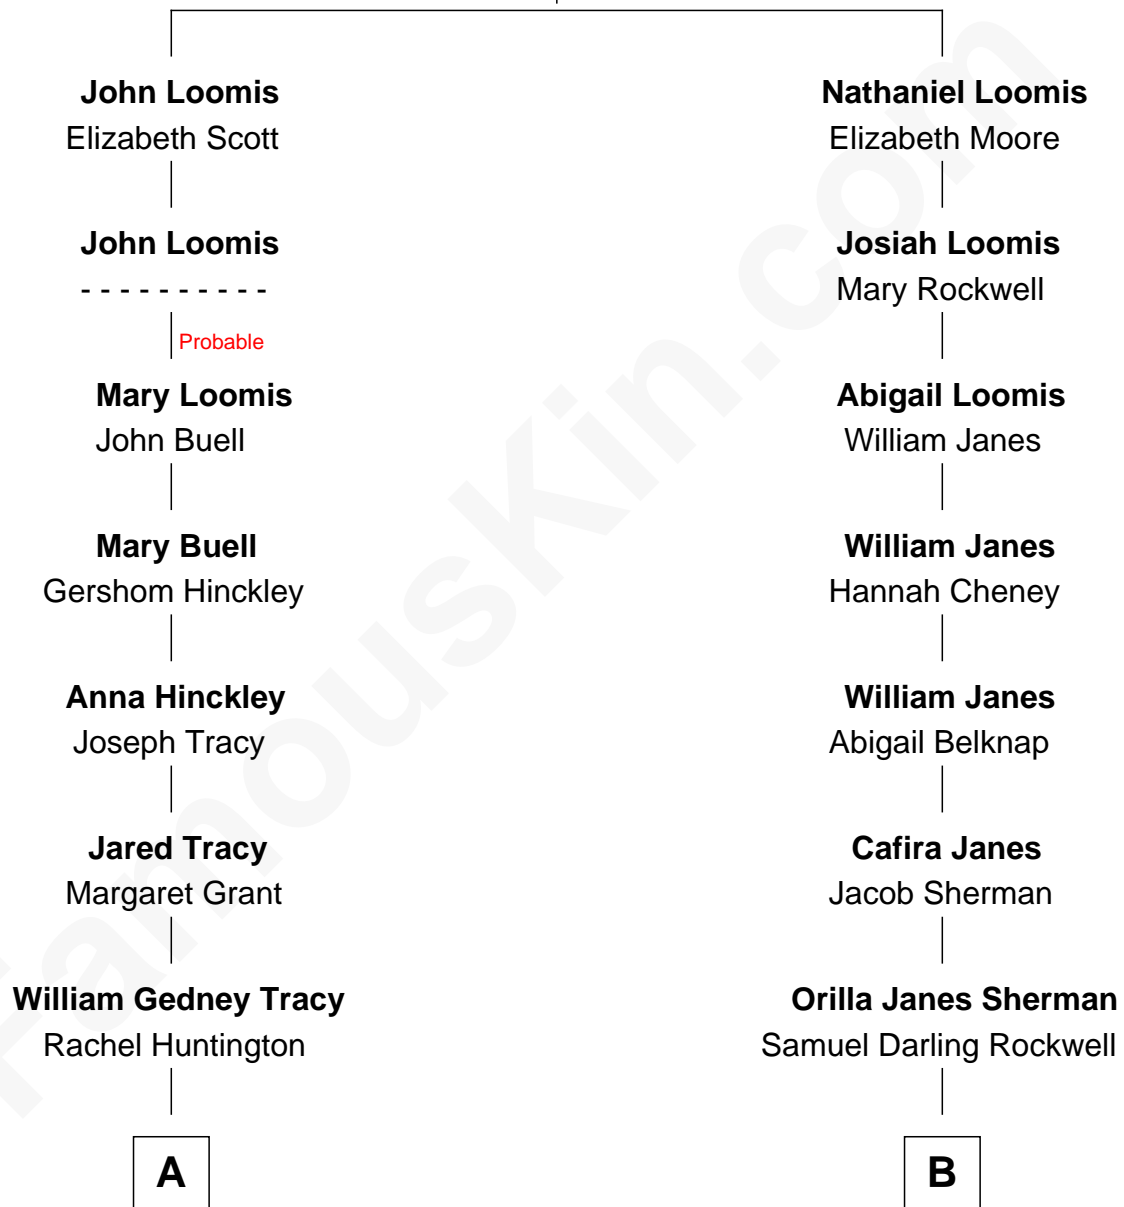

FamousKin.com Relationship Chart of

J.P. Morgan, Jr.

American Banker and Philanthropist

9th cousin of

Norman Rockwell

American Artist

Joseph Loomis

Mary White

A

Charles F. Tracy
Louisa Kirkland

Frances Louisa Tracy
John Pierpont Morgan

J.P. Morgan, Jr.
American Banker and Philanthropist

B

John William Rockwell
Phebe Boyce Waring

Jarvis Waring Rockwell
Anne Mary Hill

Norman Rockwell
American Artist

FamousKin.com