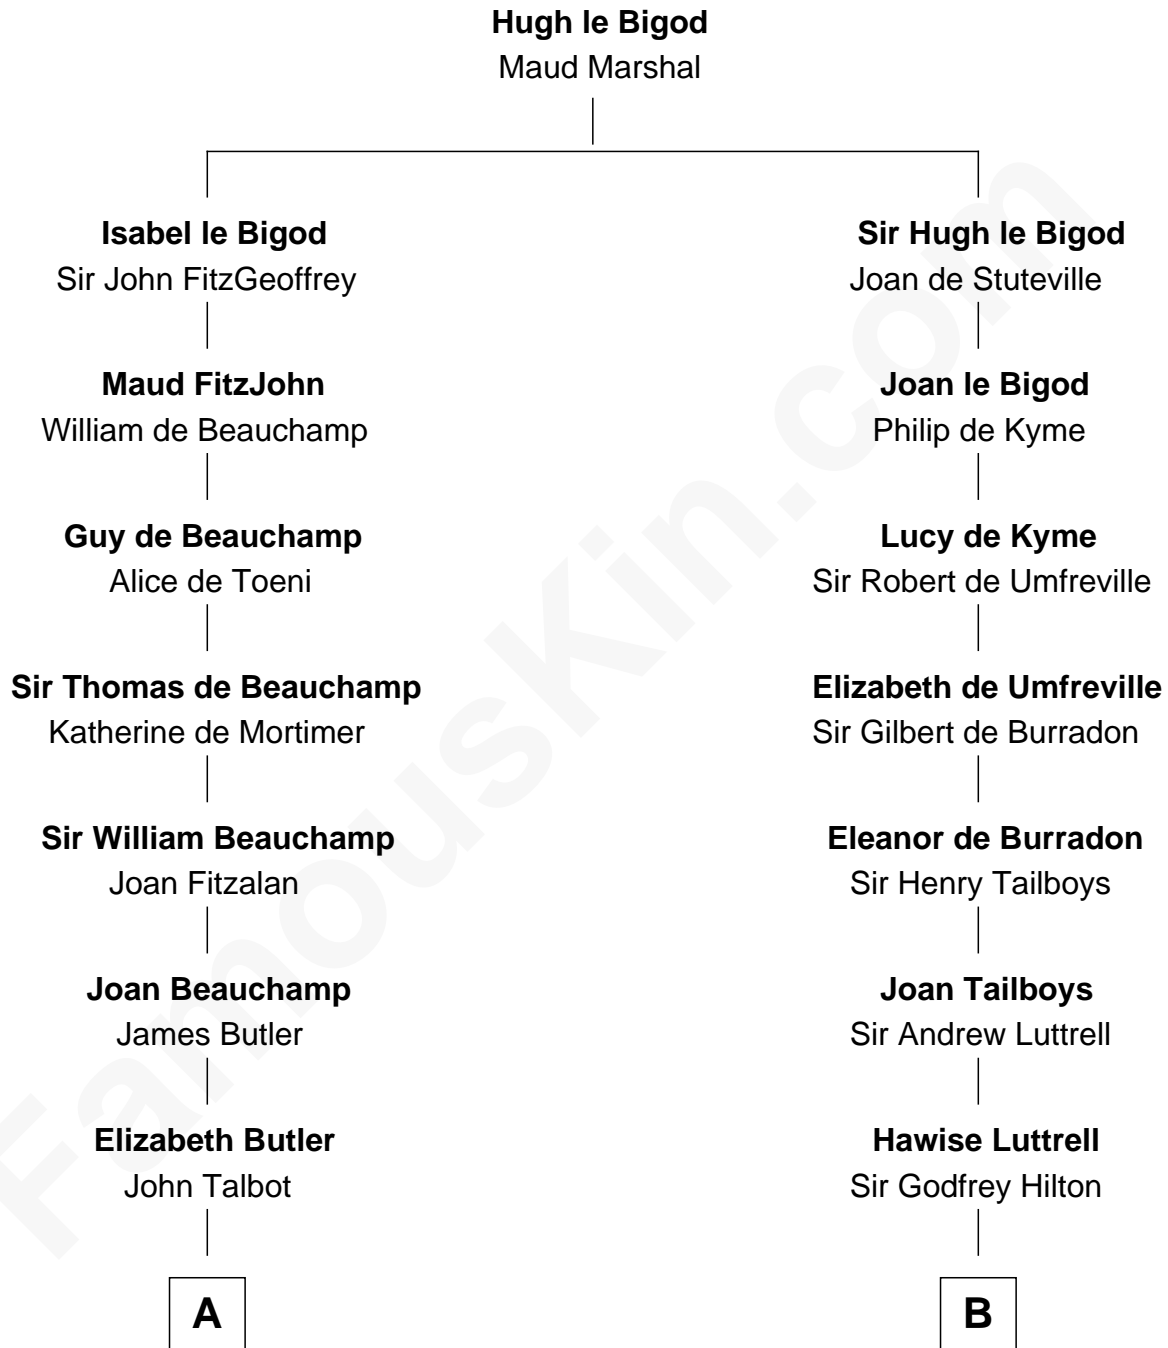

# FamousKin.com Relationship Chart of

**J.P. Morgan, Jr.**

*American Banker and Philanthropist*

**18th cousin 3 times removed of**

**Nicholas Gilman**

*Signer of the U.S. Constitution*

**C**

**Jared Tracy**  
Margaret Grant

**William Gedney Tracy**  
Rachel Huntington

**Charles F. Tracy**  
Louisa Kirkland

**Frances Louisa Tracy**  
John Pierpont Morgan

**J.P. Morgan, Jr.**  
*American Banker and Philanthropist*

**D**

**Ann Taylor**  
Nicholas Gilman