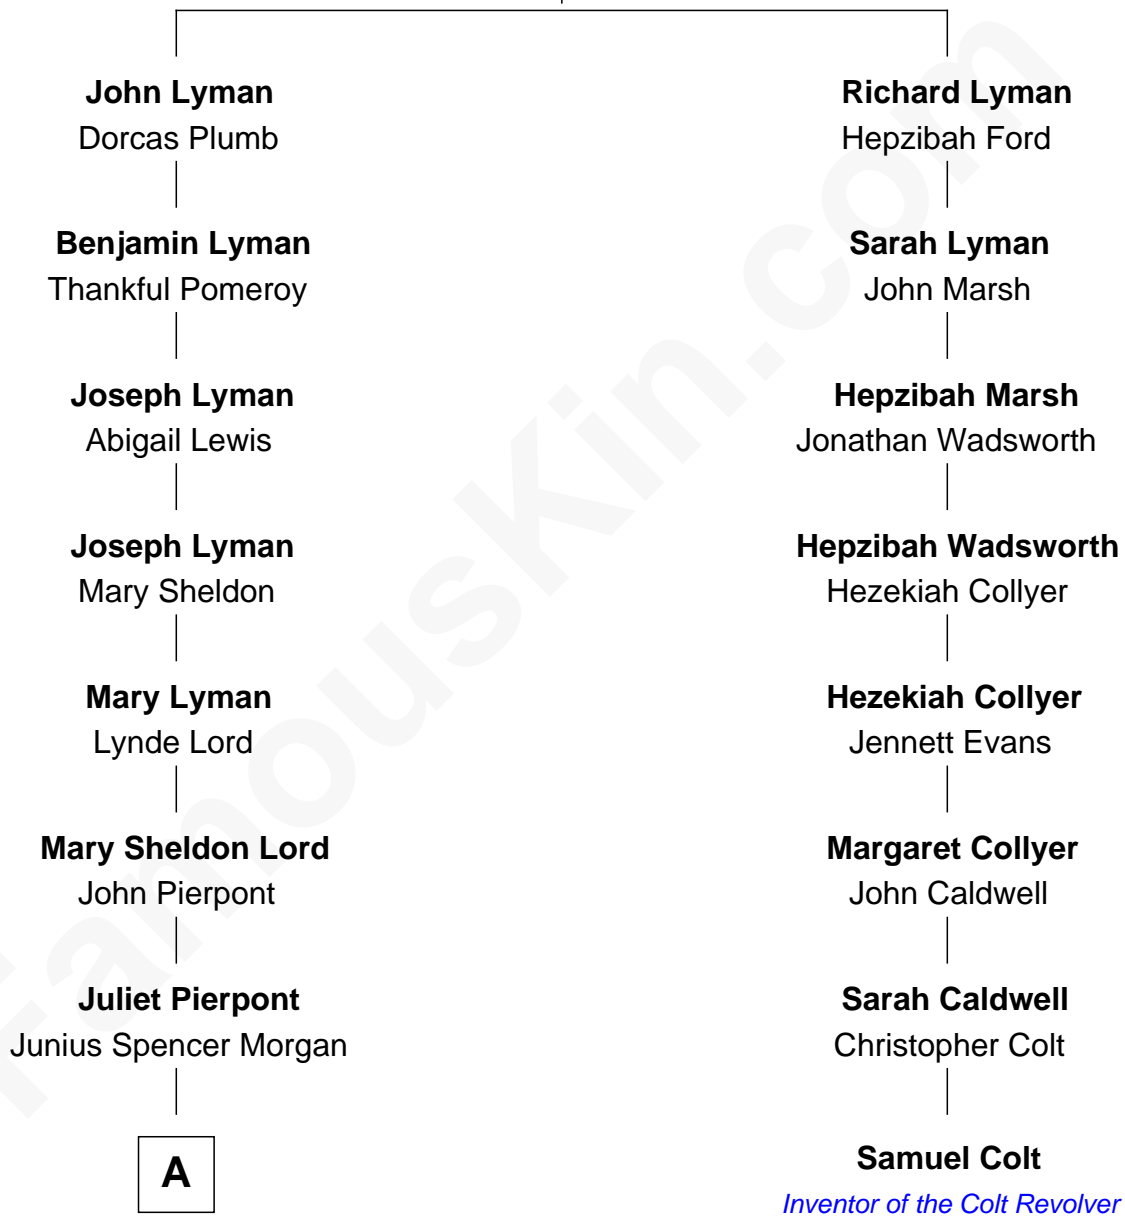

FamousKin.com Relationship Chart of

J.P. Morgan, Jr.

American Banker and Philanthropist

7th cousin 1 time removed of

Samuel Colt

Inventor of the Colt Revolver

Richard Lyman

Sarah - - - - -

A

—
John Pierpont Morgan

Frances Louisa Tracy

—
J.P. Morgan, Jr.

American Banker and Philanthropist

FamousKin.com