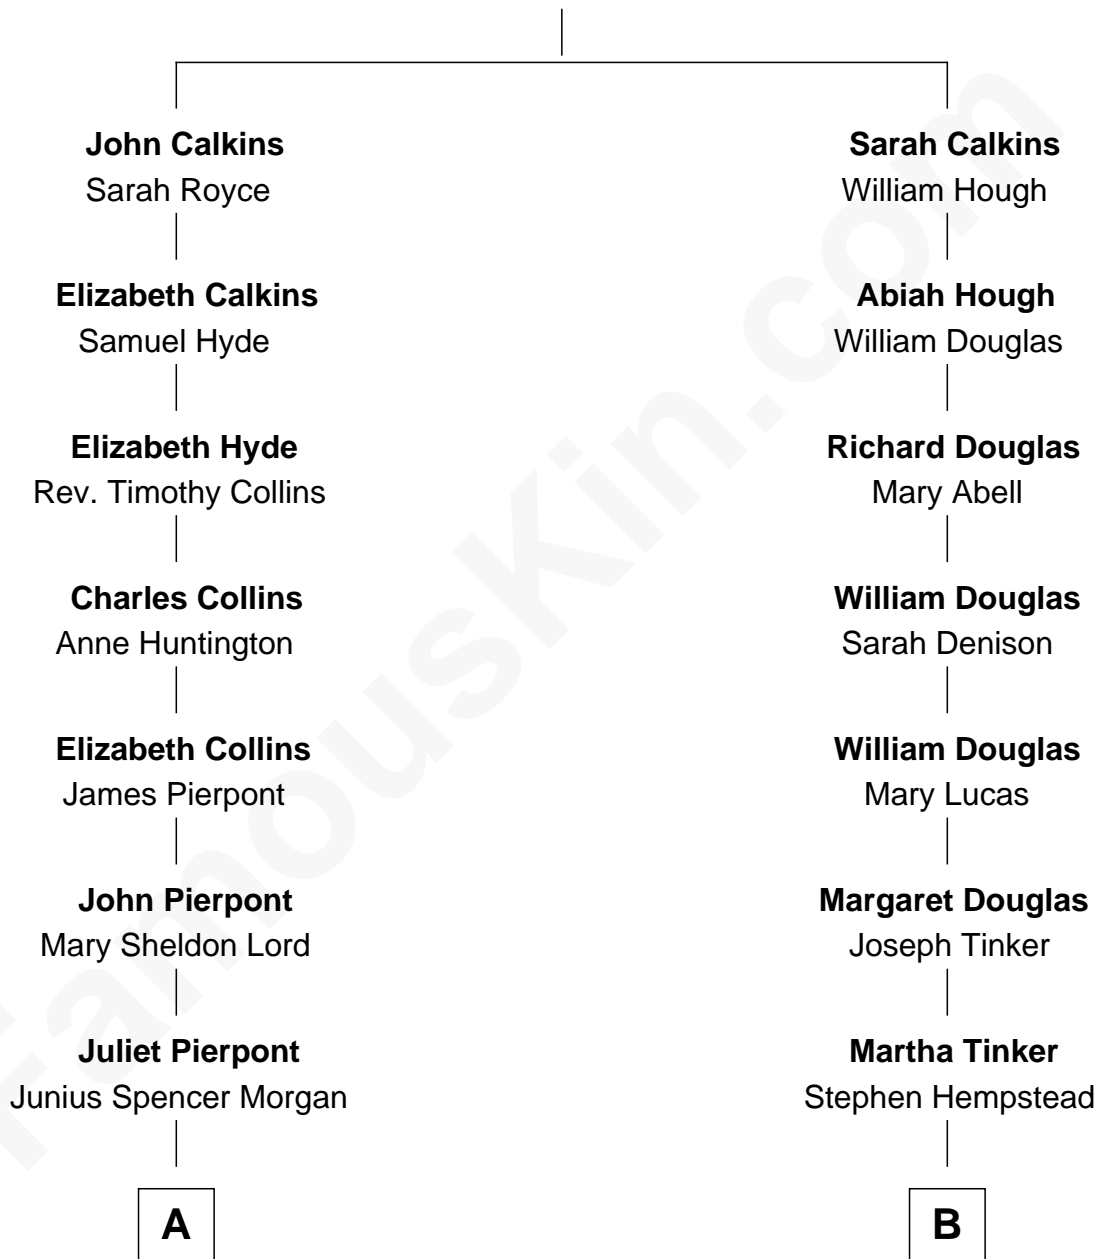

# FamousKin.com Relationship Chart of

**J.P. Morgan, Jr.**

*American Banker and Philanthropist*

8th cousin 4 times removed of

**Richard Gere**

*Movie Actor*

**Hugh Calkins**

Anne - - - - -

**A**

**John Pierpont Morgan**  
Frances Louisa Tracy

**J.P. Morgan, Jr.**  
*American Banker and Philanthropist*

**B**

**Gurdon Douglass Hempstead**  
Mary L. Newton

**Julia Anne Hempstead**  
Elisha Thomas Tiffany