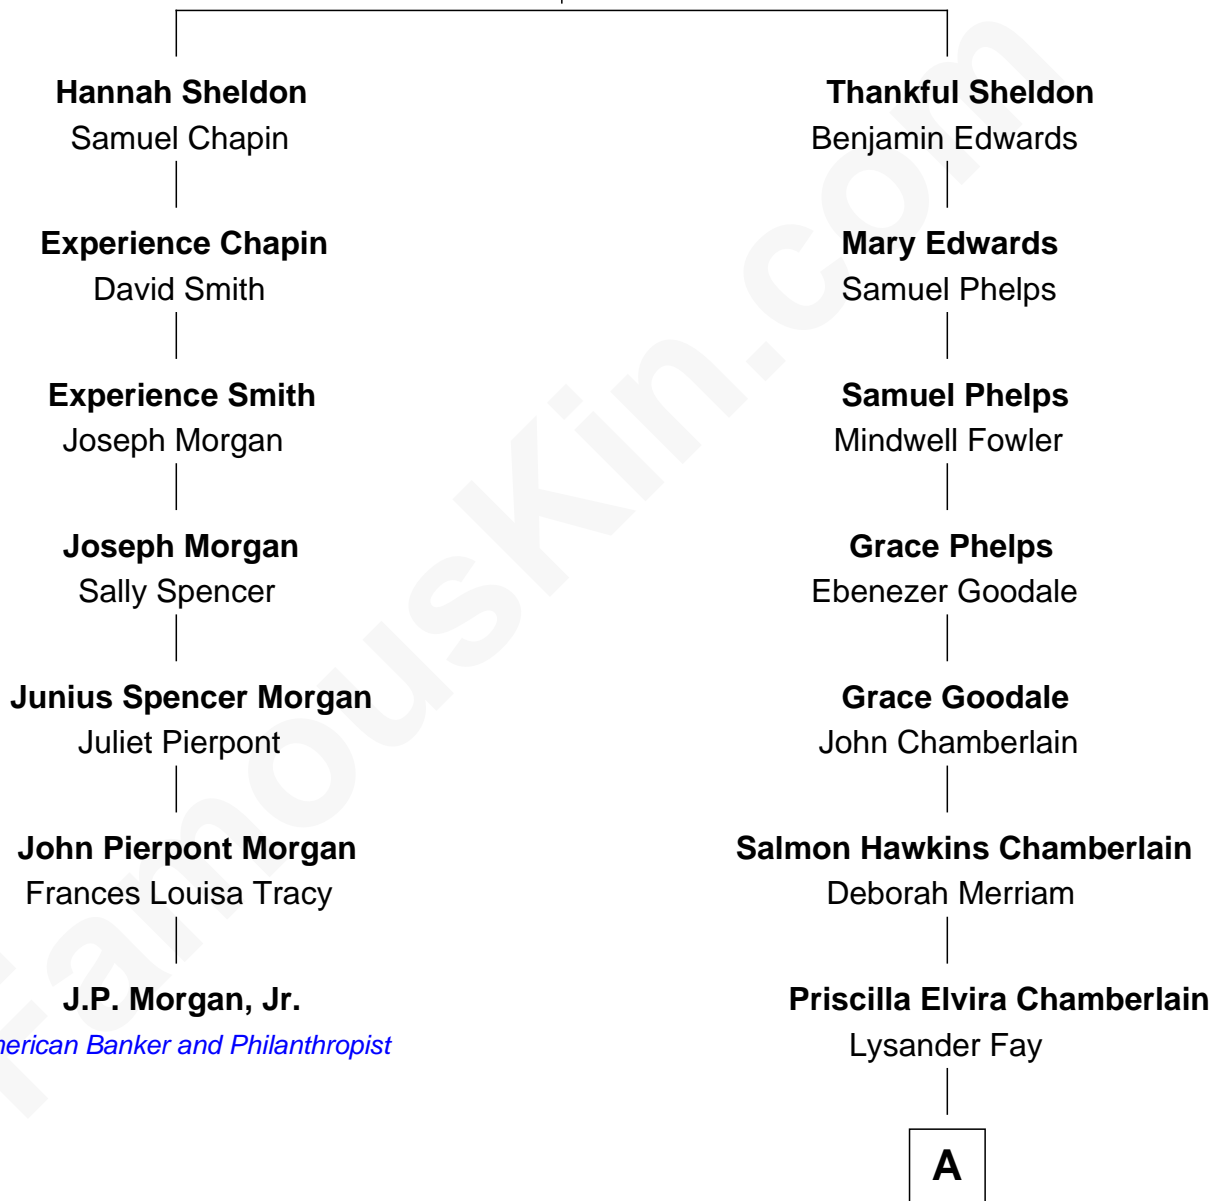

FamousKin.com Relationship Chart of

J.P. Morgan, Jr.

American Banker and Philanthropist

6th cousin 5 times removed of

Matt Damon

Movie Actor

Isaac Sheldon

Mary Woodford

A

—
Adoniram Judson Fay

Altemirah A. Smith

—
Clarence Farwell Fay

Mabelle E. Kent

—
Roberta M. Fay

Albert Howe Damon

—
Kent Telfer Damon