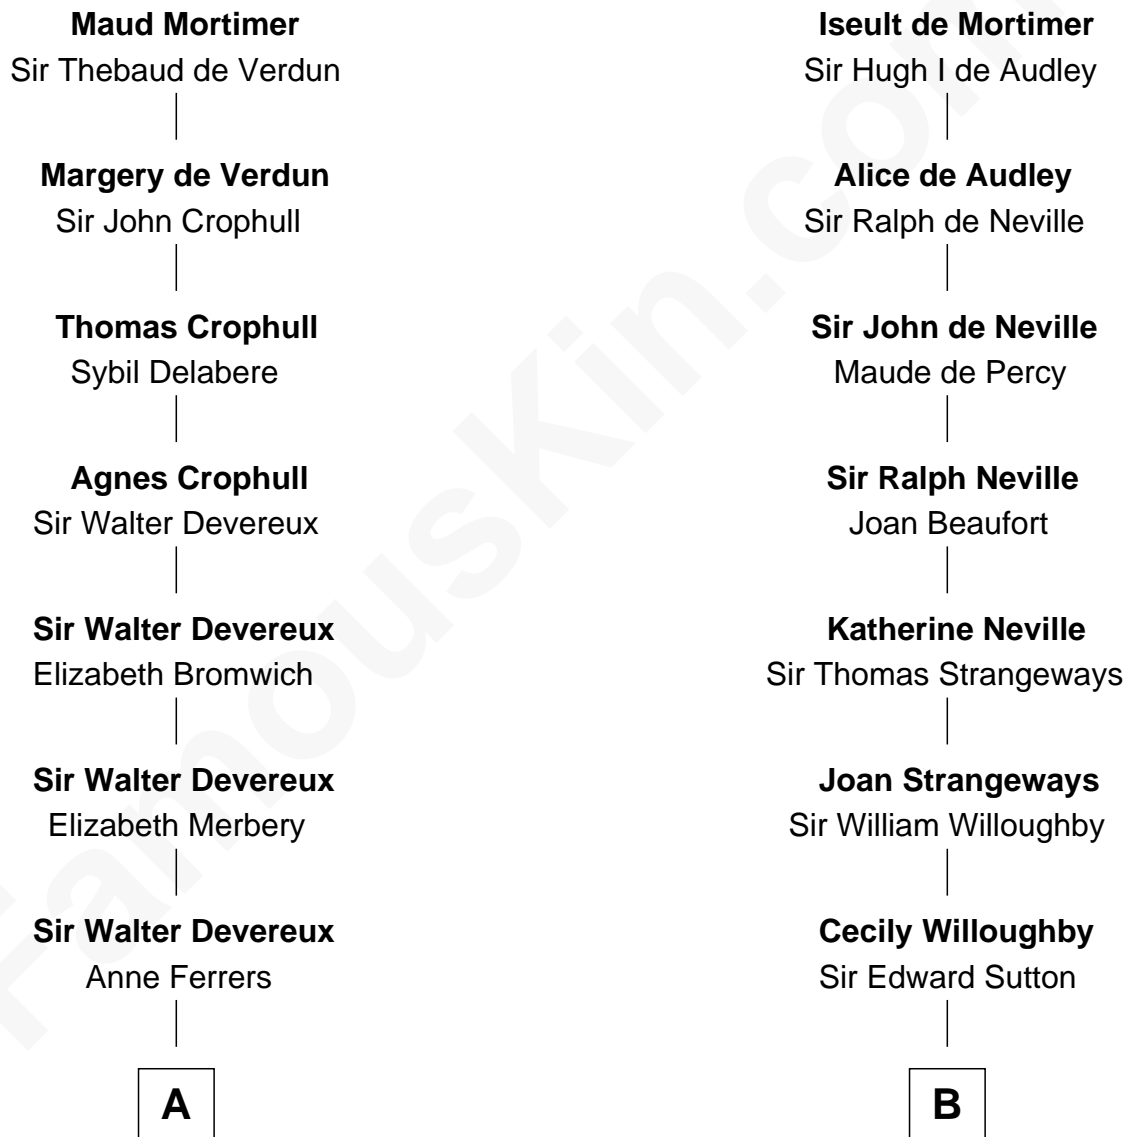

# FamousKin.com Relationship Chart of

**J.P. Morgan, Jr.**

*American Banker and Philanthropist*

20th cousin 1 time removed of

**Tennessee Williams**

*Author of A Streetcar Named Desire*

**Sir Edmund Mortimer**

Margaret de Fiennes

**C**

**Jared Tracy**  
Margaret Grant

**William Gedney Tracy**  
Rachel Huntington

**Charles F. Tracy**  
Louisa Kirkland

**Frances Louisa Tracy**  
John Pierpont Morgan

**J.P. Morgan, Jr.**  
*American Banker and Philanthropist*

**D**

**Cornelius Worcester Coffin**  
Nancy McCorkle

**Isabelle Coffin**  
Thomas Lanier Williams

**Cornelius Coffin Williams**  
Edwina Dakin

**Tennessee Williams**  
*Author of A Streetcar Named Desire*