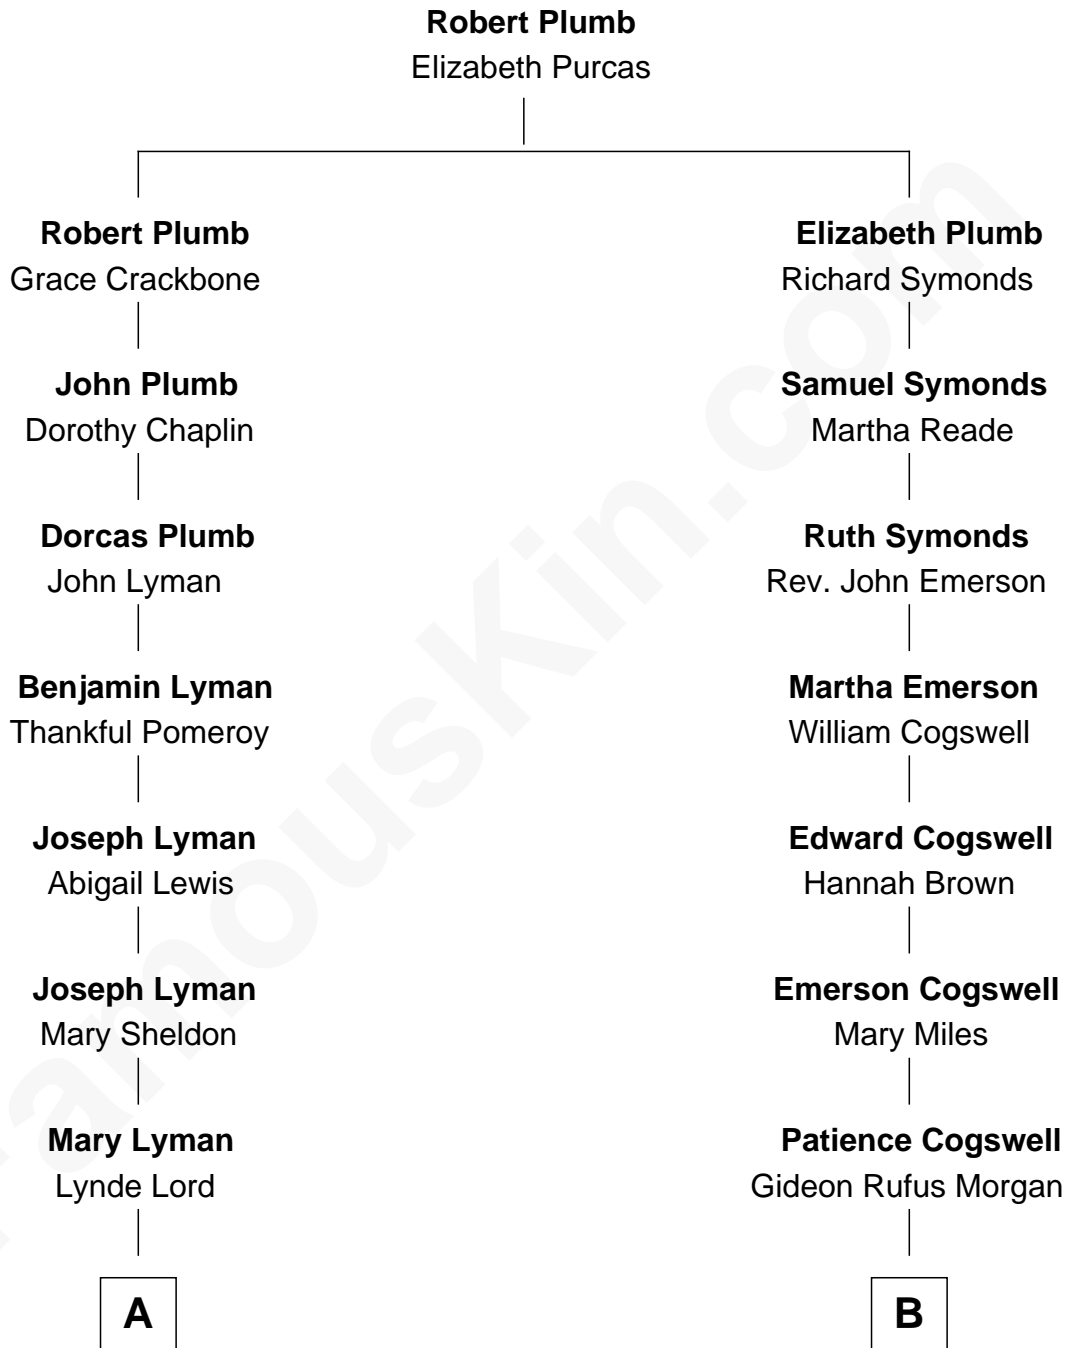

# FamousKin.com Relationship Chart of

**J.P. Morgan, Jr.**

*American Banker and Philanthropist*

10th cousin 1 time removed of

**Tennessee Williams**

*Author of A Streetcar Named Desire*

**A**

**Mary Sheldon Lord**

John Pierpont

**Juliet Pierpont**

Junius Spencer Morgan

**John Pierpont Morgan**

Frances Louisa Tracy

**J.P. Morgan, Jr.**

*American Banker and Philanthropist*

**B**

**Tennessee Williams**

*Author of A Streetcar Named Desire*