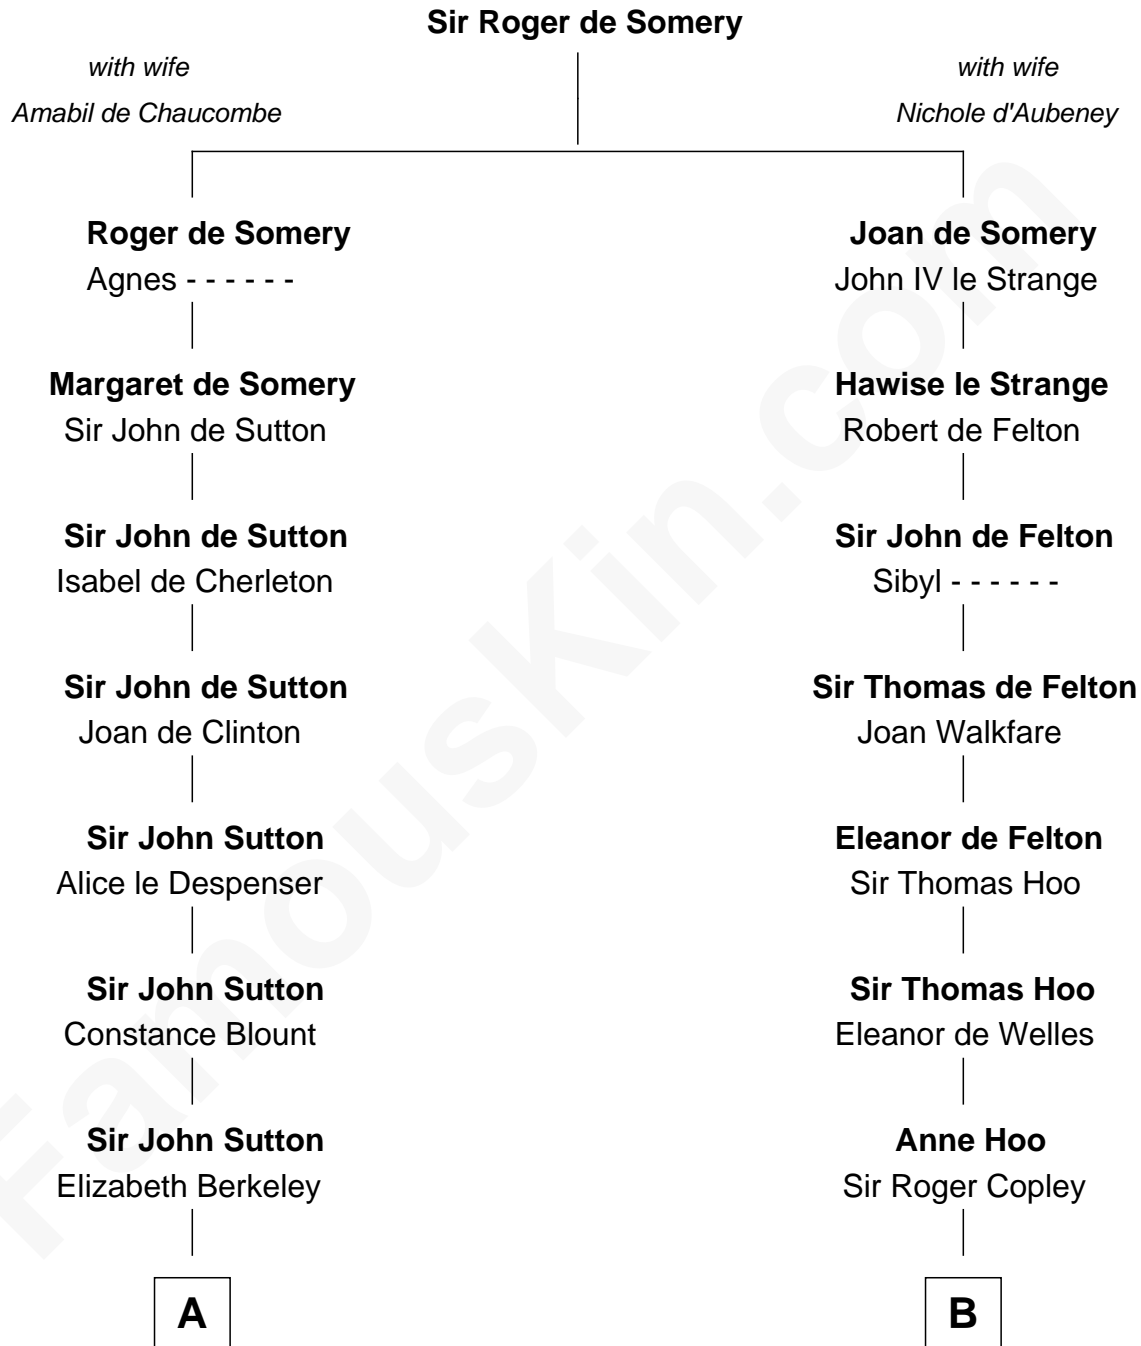

FamousKin.com Relationship Chart of

J.P. Morgan, Jr.

American Banker and Philanthropist

20th cousin 1 time removed of

Liz Claiborne

Fashion Designer and Founder of Liz Claiborne Inc.

C

William Gedney Tracy