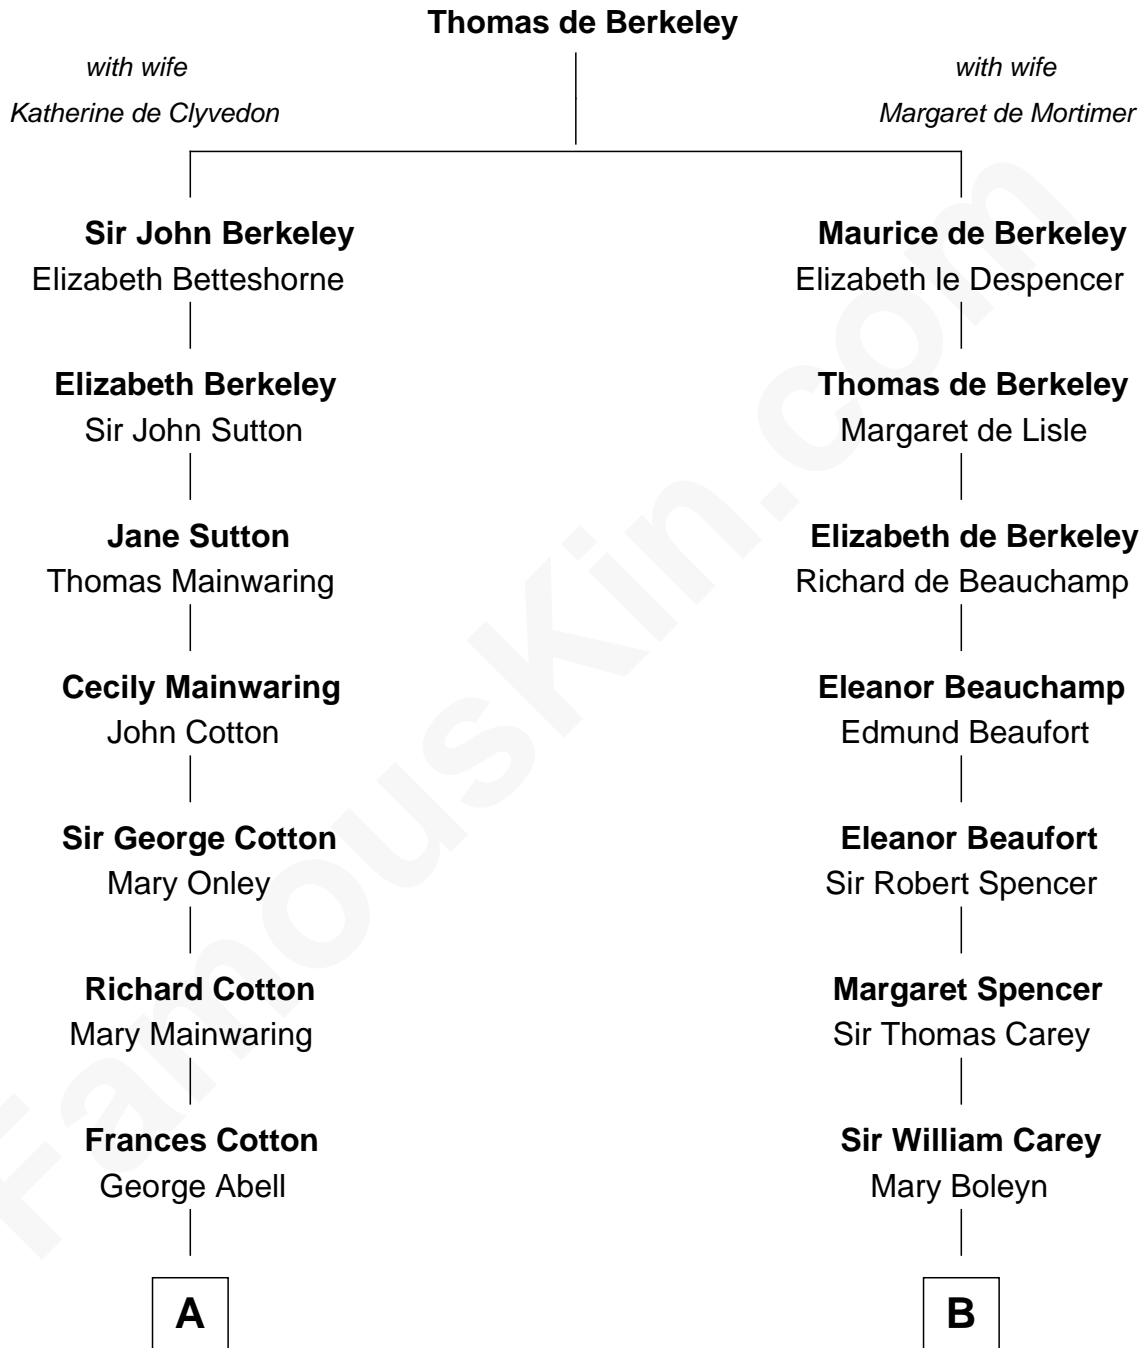

# FamousKin.com Relationship Chart of

**J.P. Morgan, Jr.**

*American Banker and Philanthropist*

**15th cousin 4 times removed of**

**Liz Claiborne**

*Fashion Designer and Founder of Liz Claiborne Inc.*

**C**

—  
**Fernand Claiborne**  
Marie Louise Villeré

—  
**Omer Villere Claiborne**  
Carolyn Louise Fenner

—  
**Liz Claiborne**  
*Found of Liz Claiborne Inc.*

FamousKin.com