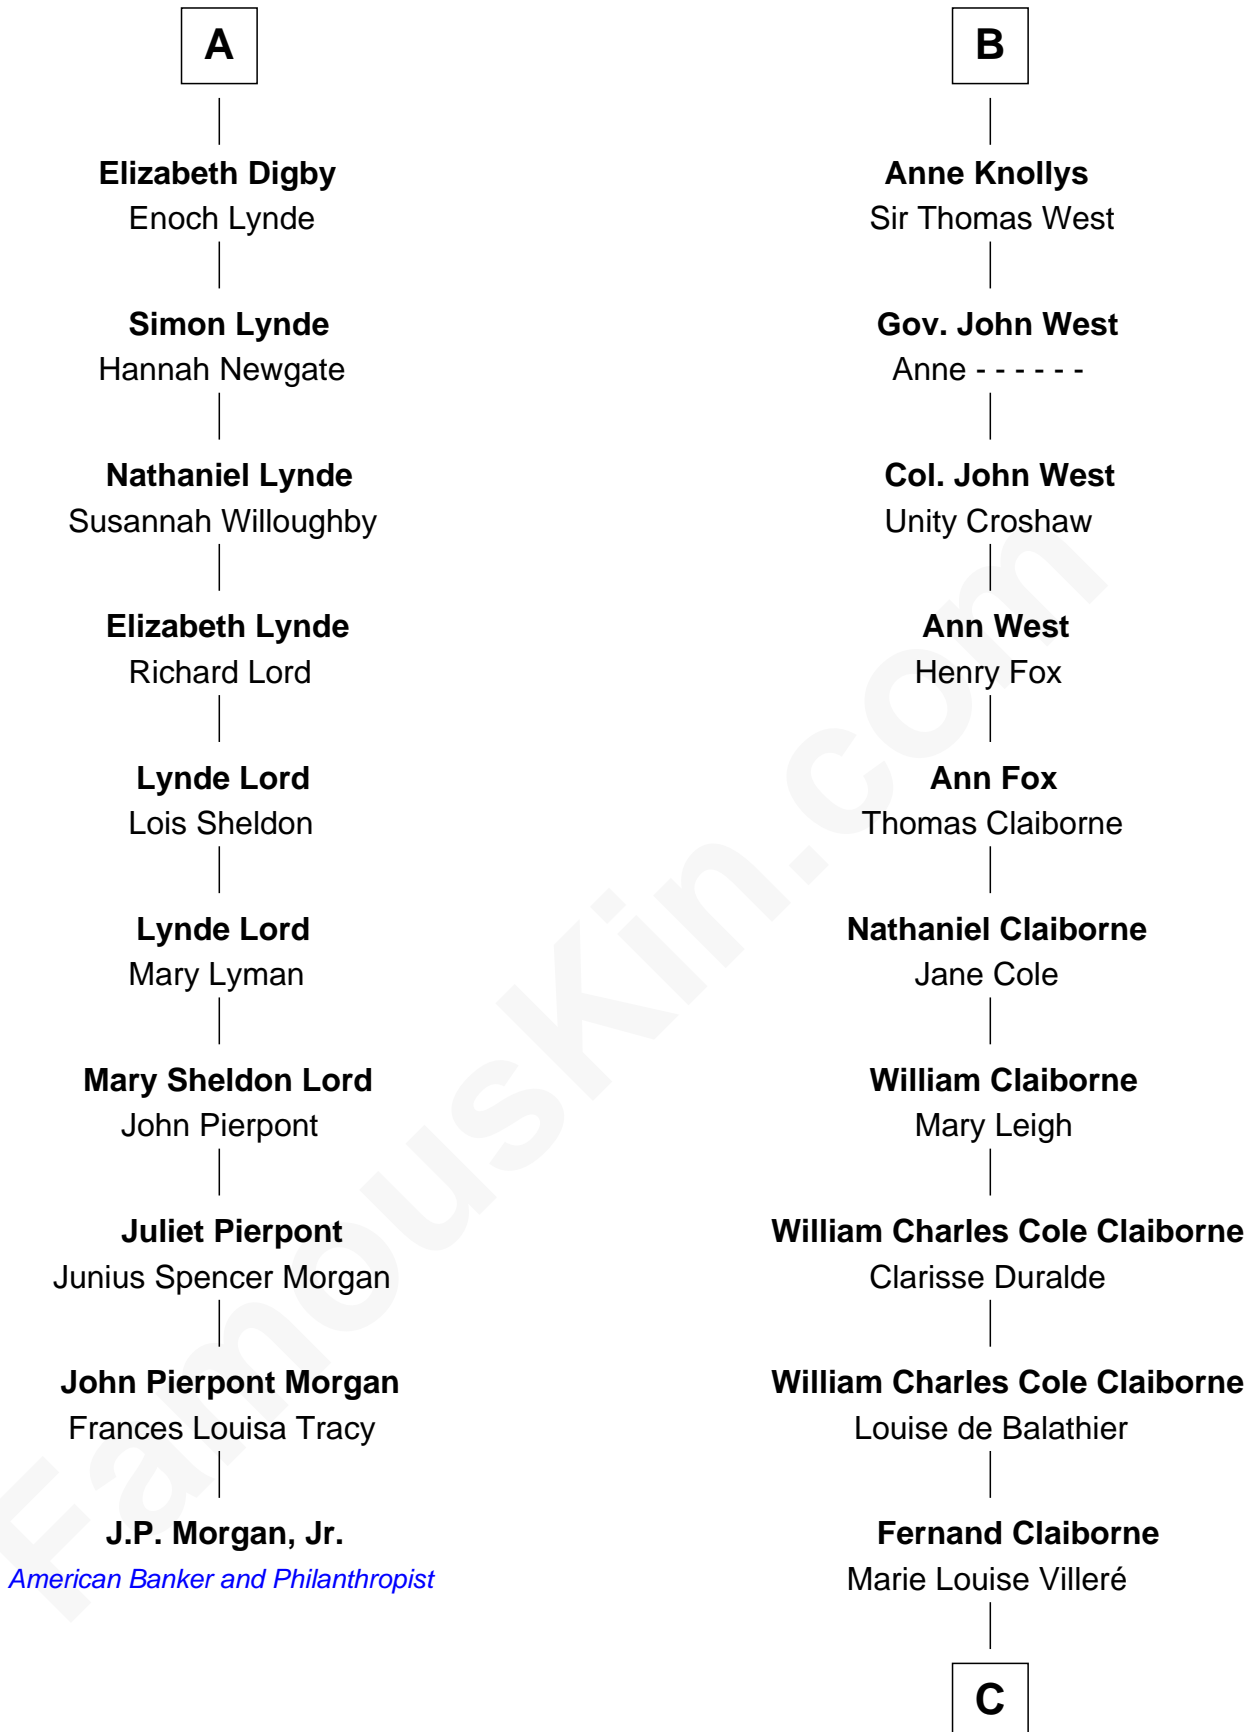

# FamousKin.com Relationship Chart of

**J.P. Morgan, Jr.**

*American Banker and Philanthropist*

**16th cousin 2 times removed of**

**Liz Claiborne**

*Fashion Designer and Founder of Liz Claiborne Inc.*

**C**