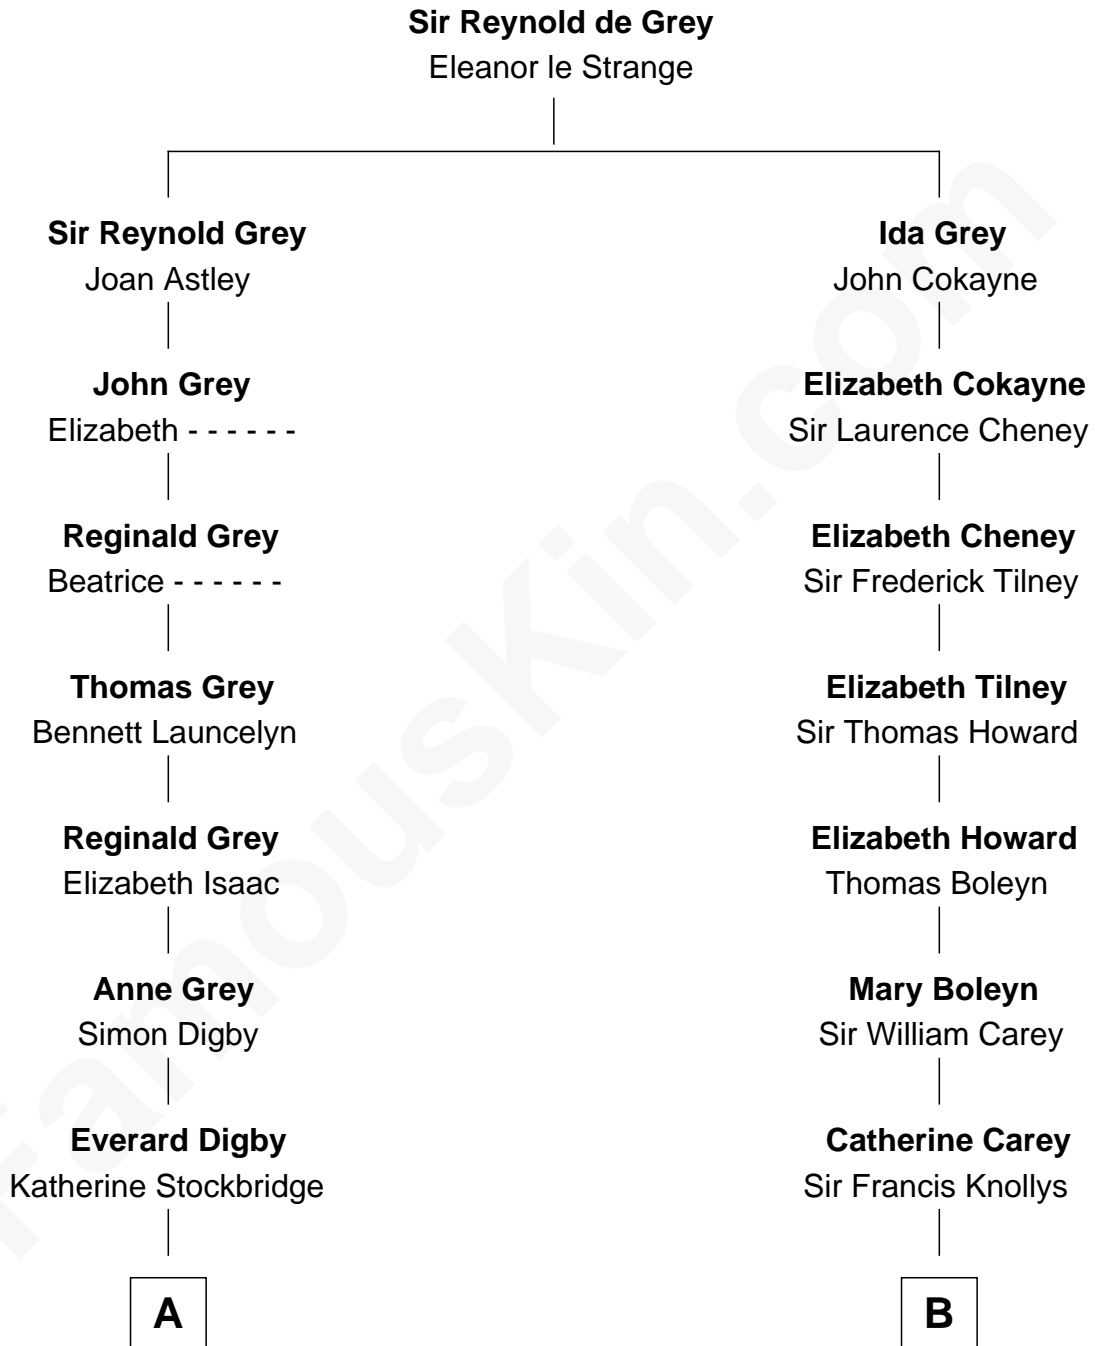

# FamousKin.com Relationship Chart of

**J.P. Morgan, Jr.**

*American Banker and Philanthropist*

**16th cousin 2 times removed of**

**Liz Claiborne**

*Fashion Designer and Founder of Liz Claiborne Inc.*

**C**