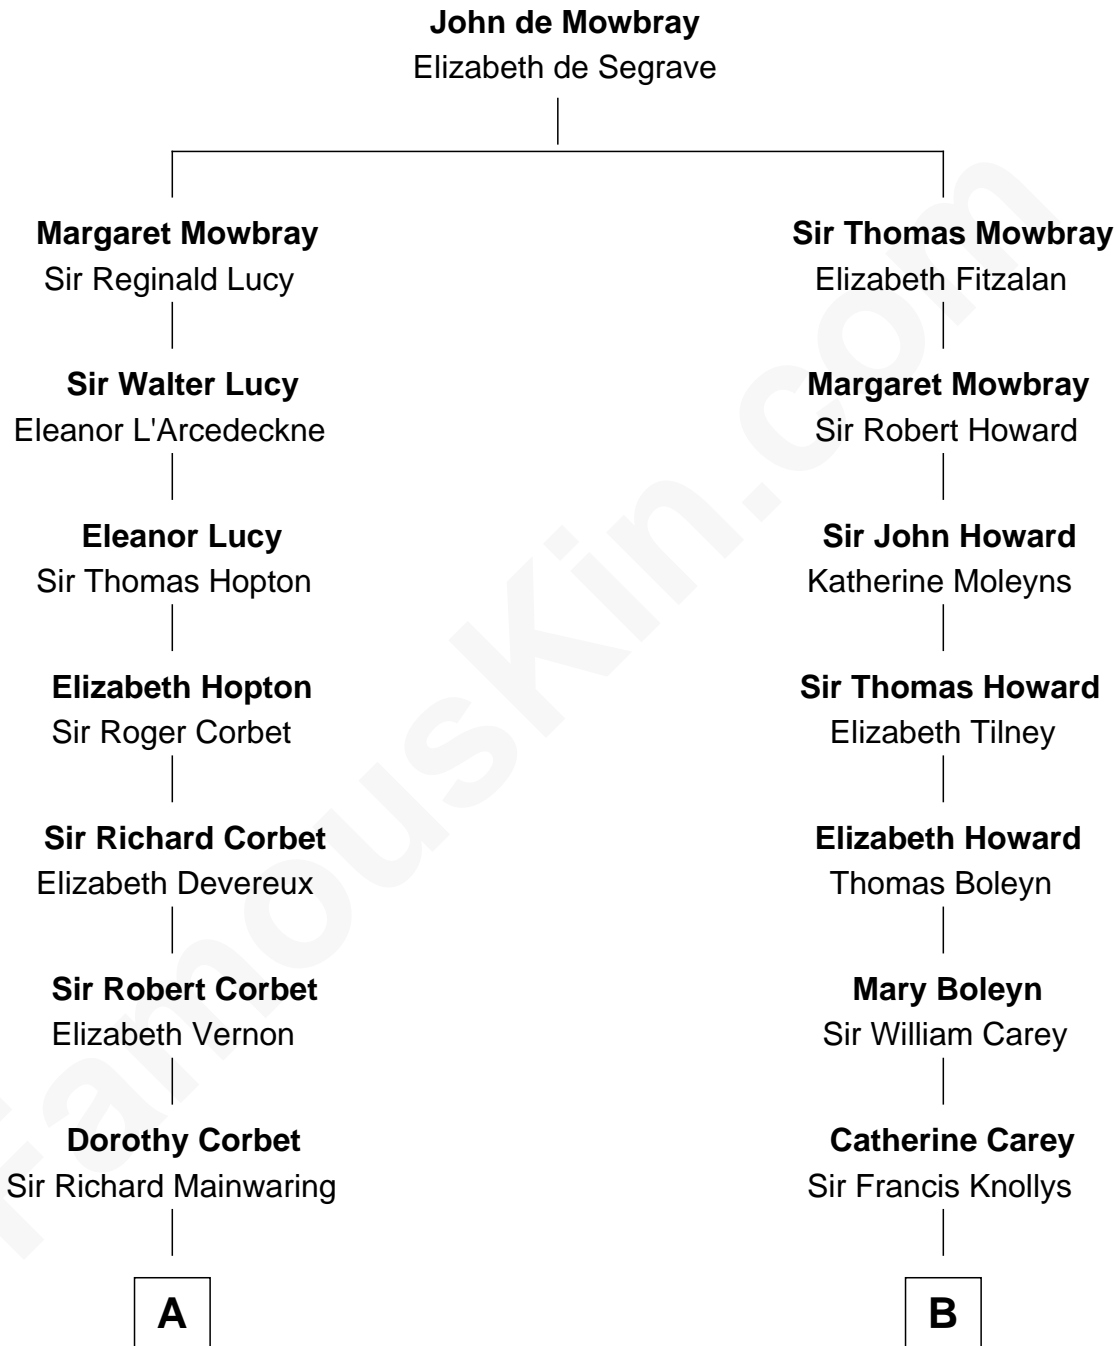

FamousKin.com Relationship Chart of

J.P. Morgan, Jr.

American Banker and Philanthropist

18th cousin of

Liz Claiborne

Fashion Designer and Founder of Liz Claiborne Inc.

C

Frances Louisa Tracy