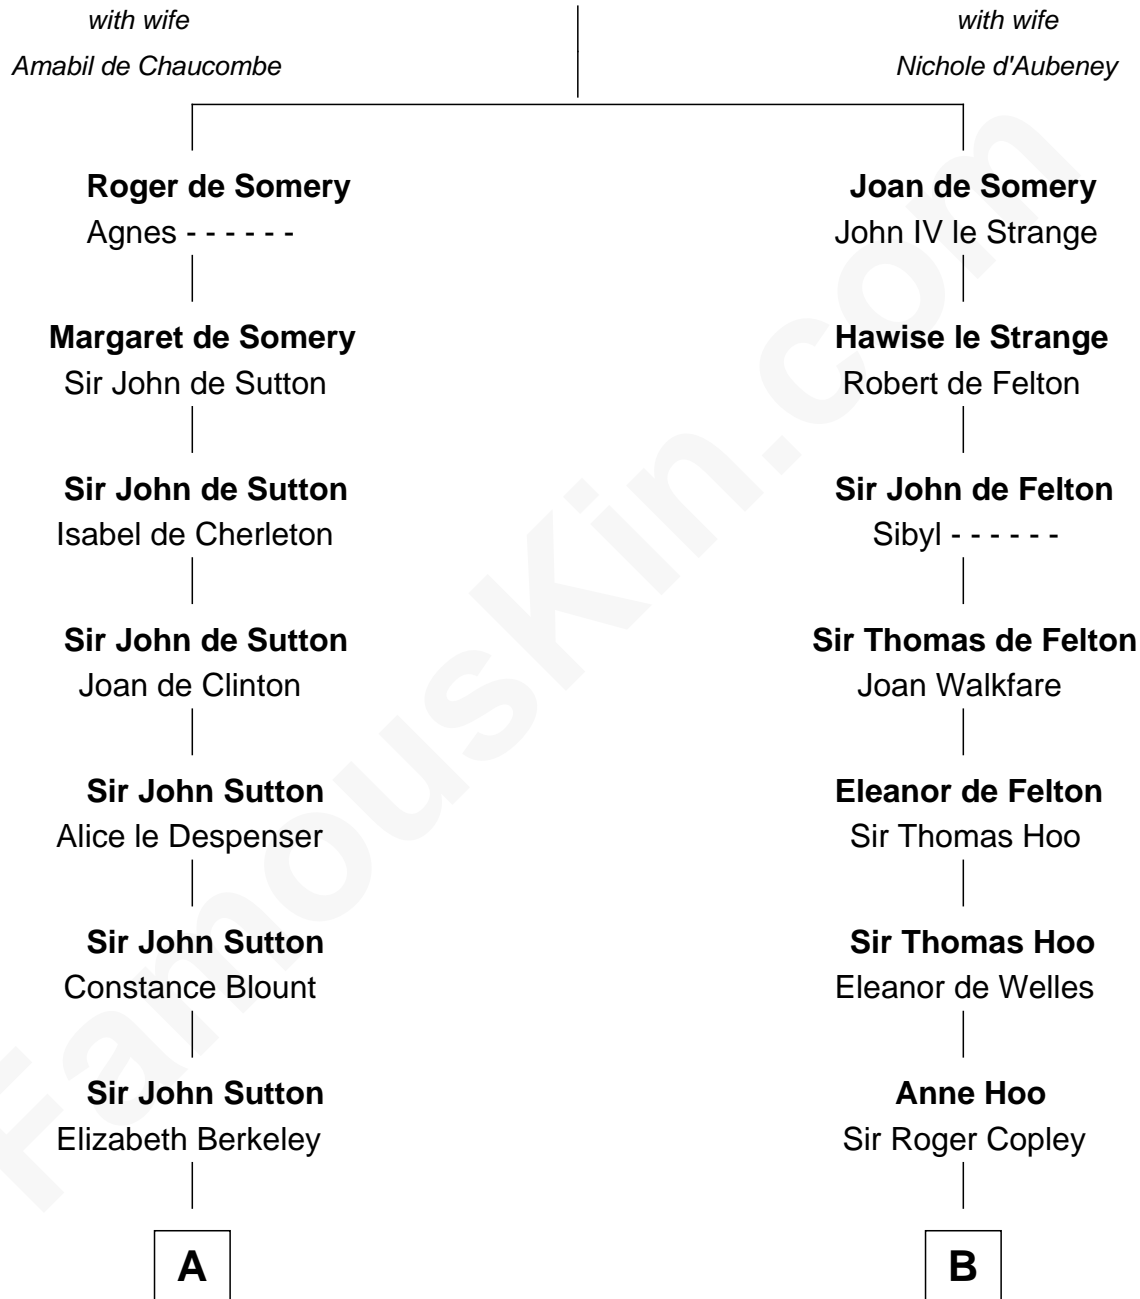

FamousKin.com Relationship Chart of

J.P. Morgan, Jr.

American Banker and Philanthropist

17th cousin 3 times removed of

William C. C. Claiborne

1st Governor of Louisiana

Sir Roger de Somery

C

William Gedney Tracy

Rachel Huntington

Charles F. Tracy

Louisa Kirkland

Frances Louisa Tracy

John Pierpont Morgan

J.P. Morgan, Jr.

American Banker and Philanthropist