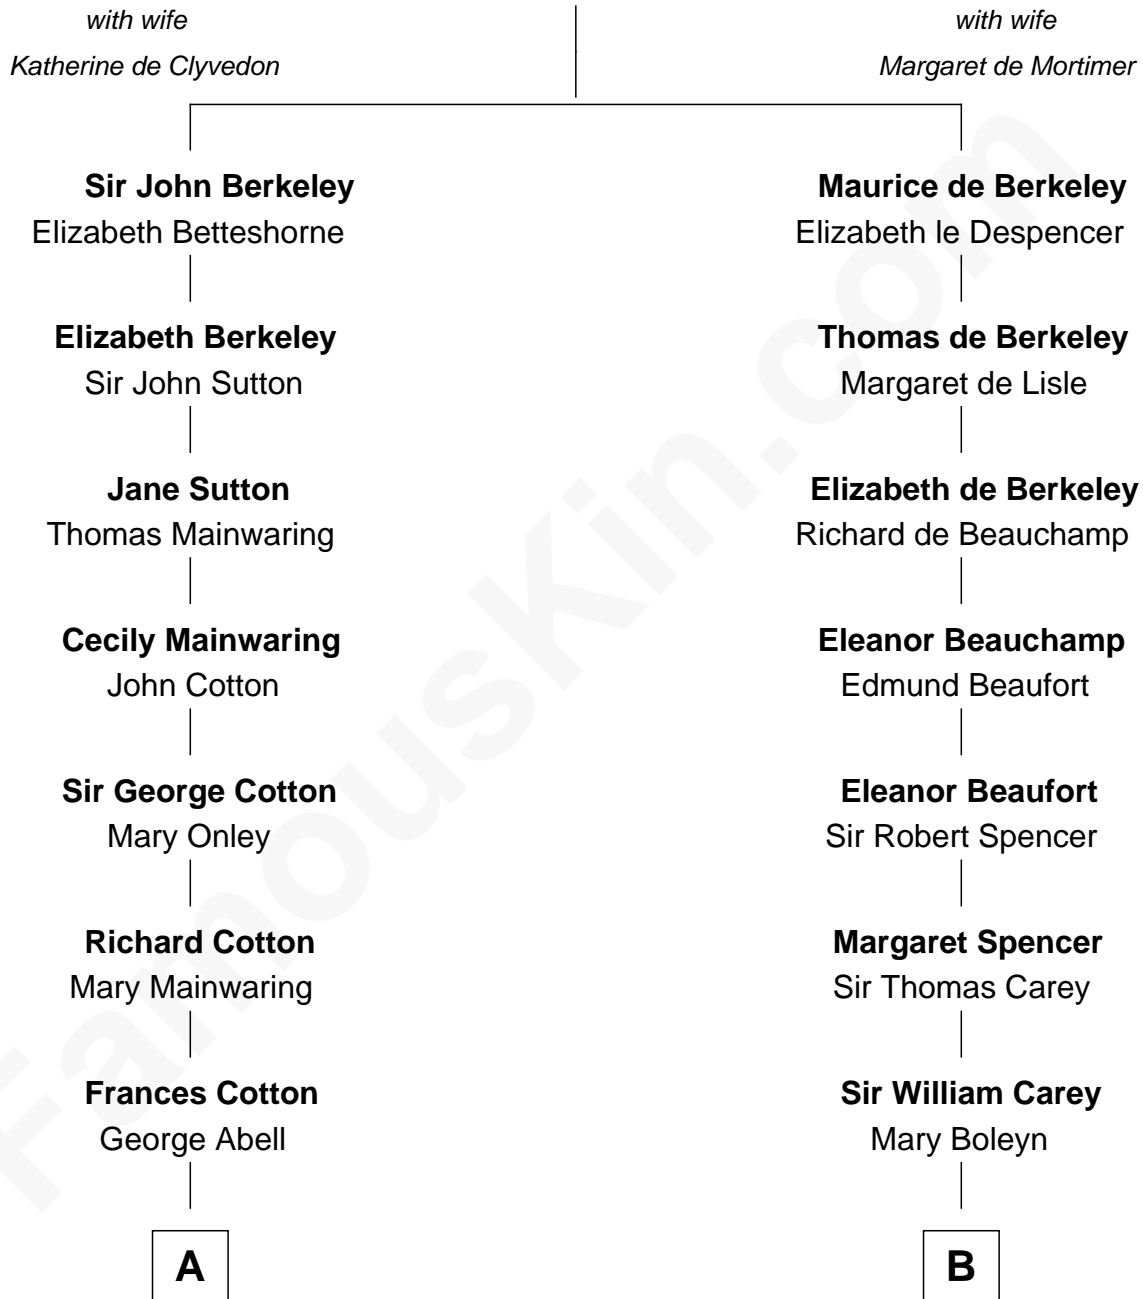

FamousKin.com Relationship Chart of

J.P. Morgan, Jr.

American Banker and Philanthropist

15th cousin of

William C. C. Claiborne

1st Governor of Louisiana

Thomas de Berkeley

A