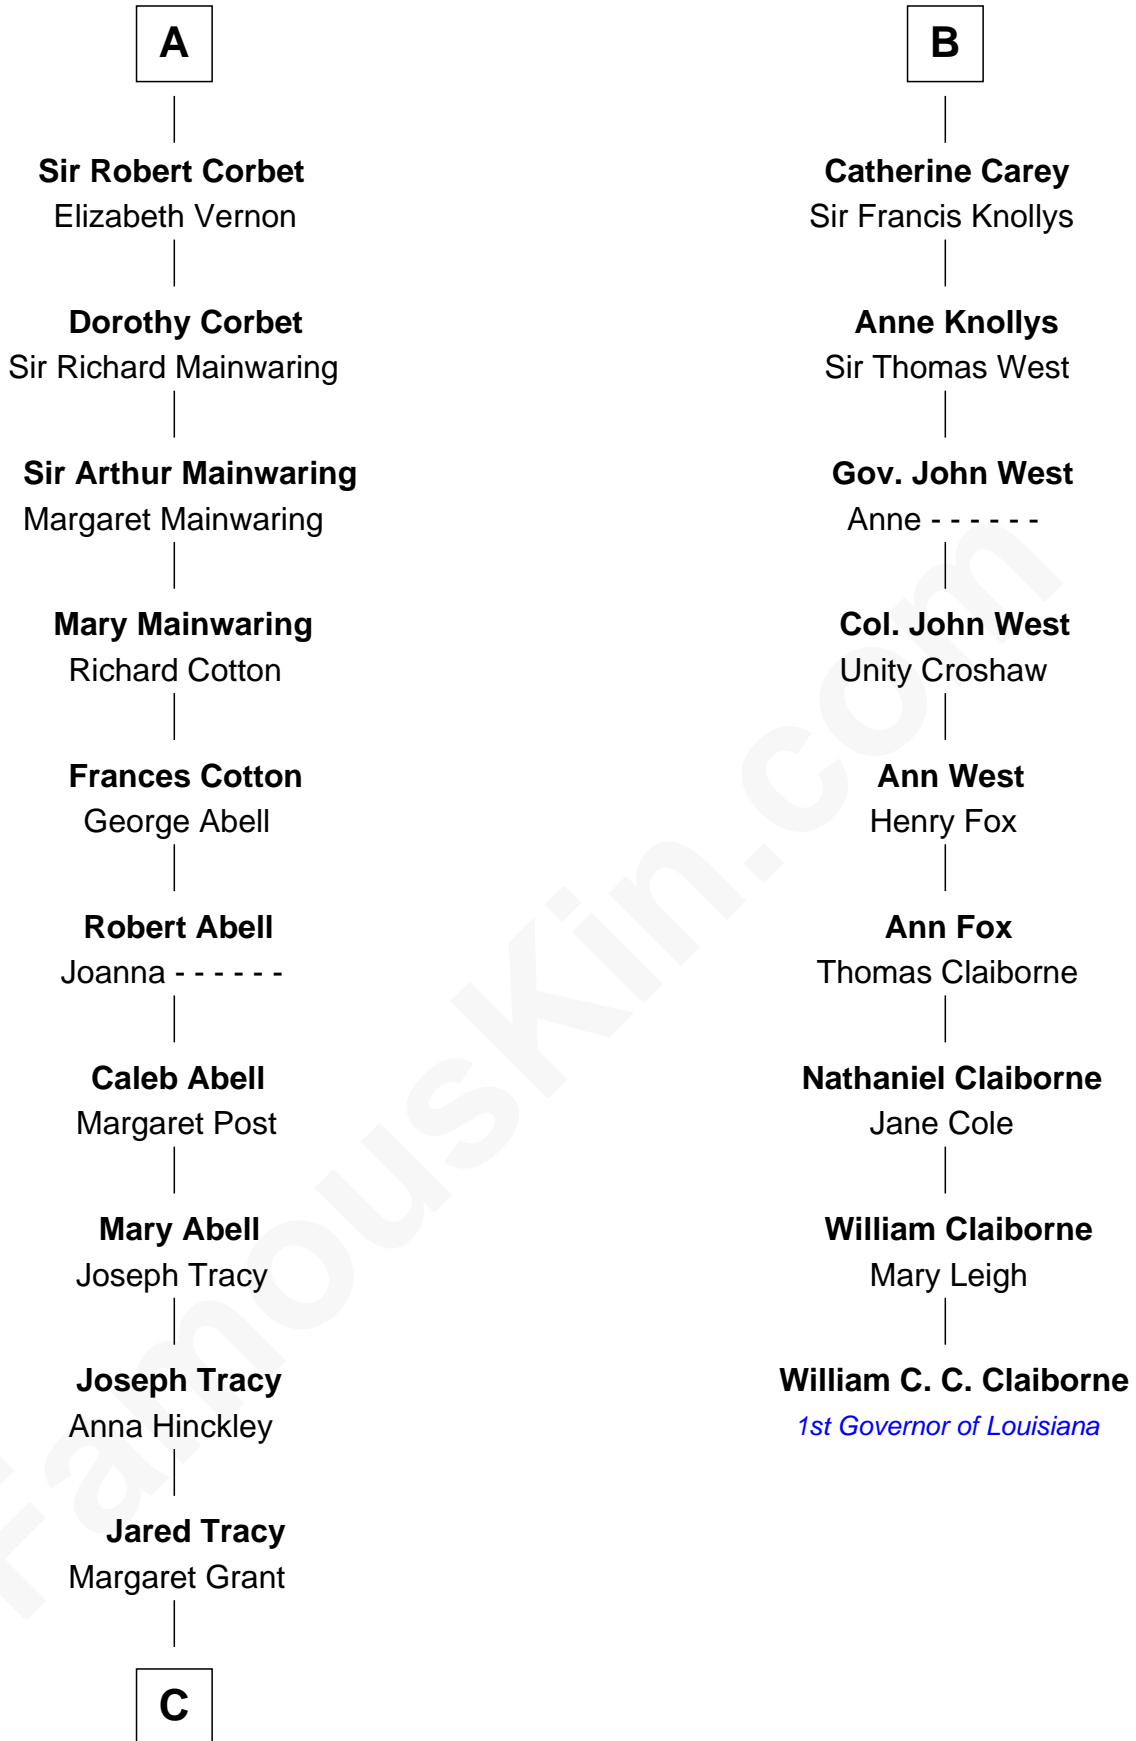

# FamousKin.com Relationship Chart of

**J.P. Morgan, Jr.**

*American Banker and Philanthropist*

15th cousin 5 times removed of

**William C. C. Claiborne**

*1st Governor of Louisiana*

**Hugh le Despencer**

Eleanor de Clare

**Sir William Ferrers**

Elizabeth Belknap

**Anne Ferrers**

Sir Walter Devereux

**Elizabeth Devereux**

Sir Richard Corbet

**A**

**Elizabeth le Despencer**

Maurice de Berkeley

**Thomas de Berkeley**

Margaret de Lisle

**Elizabeth de Berkeley**

Richard de Beauchamp

**Eleanor Beauchamp**

Edmund Beaufort

**Eleanor Beaufort**

Sir Robert Spencer

**Margaret Spencer**

Sir Thomas Carey

**Sir William Carey**

Mary Boleyn

**B**

**C**

William Gedney Tracy