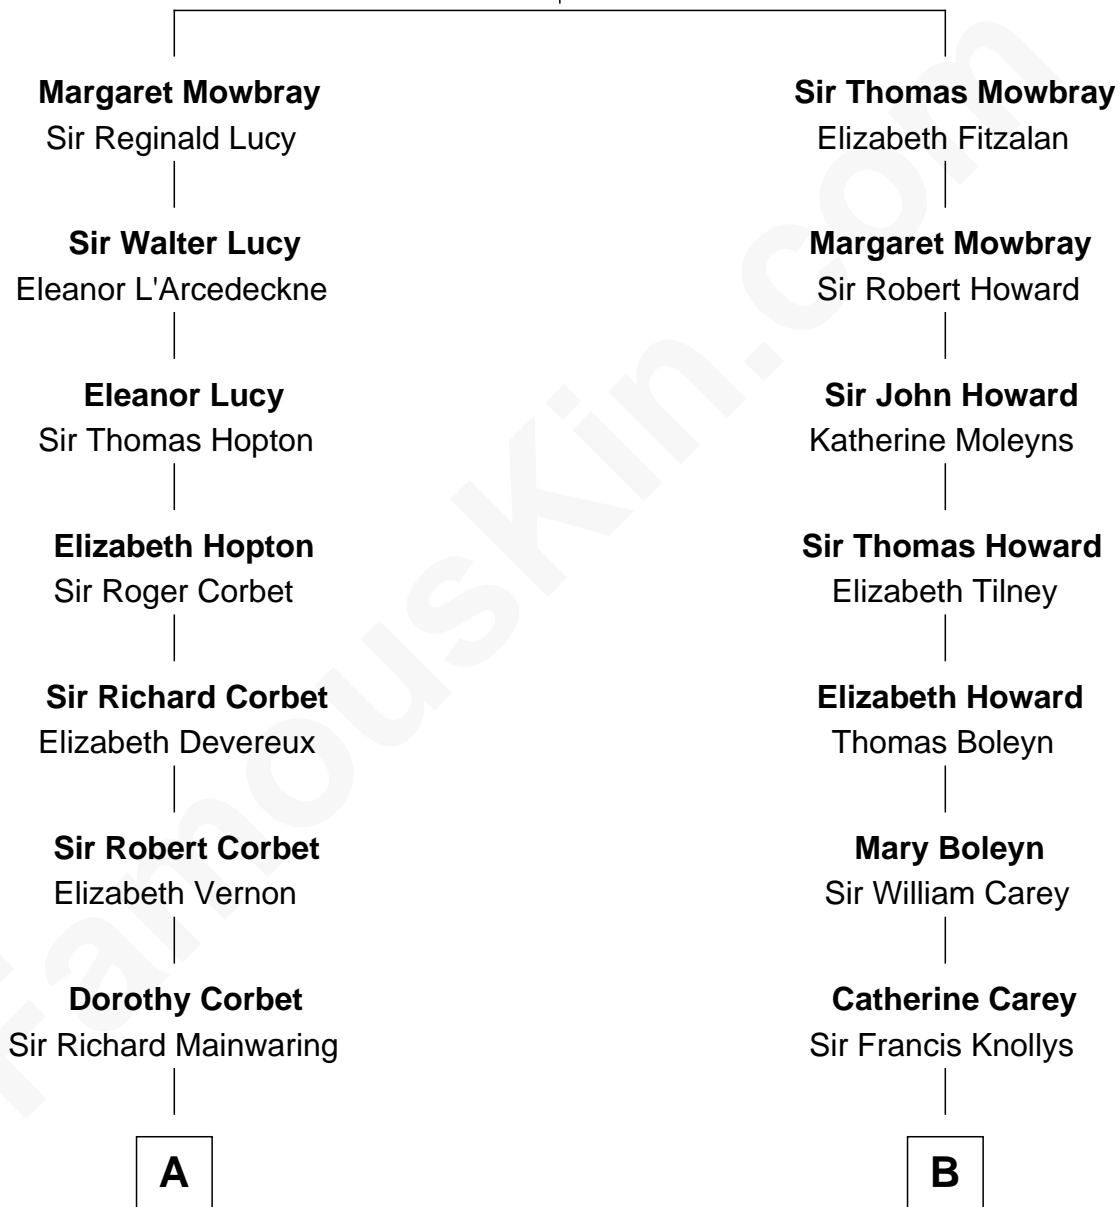

# FamousKin.com Relationship Chart of

**J.P. Morgan, Jr.**

*American Banker and Philanthropist*

**14th cousin 4 times removed of**

**William C. C. Claiborne**

*1st Governor of Louisiana*

**John de Mowbray**  
Elizabeth de Segrave

**C**

—  
**Frances Louisa Tracy**

John Pierpont Morgan

—  
**J.P. Morgan, Jr.**

*American Banker and Philanthropist*

FamousKin.com