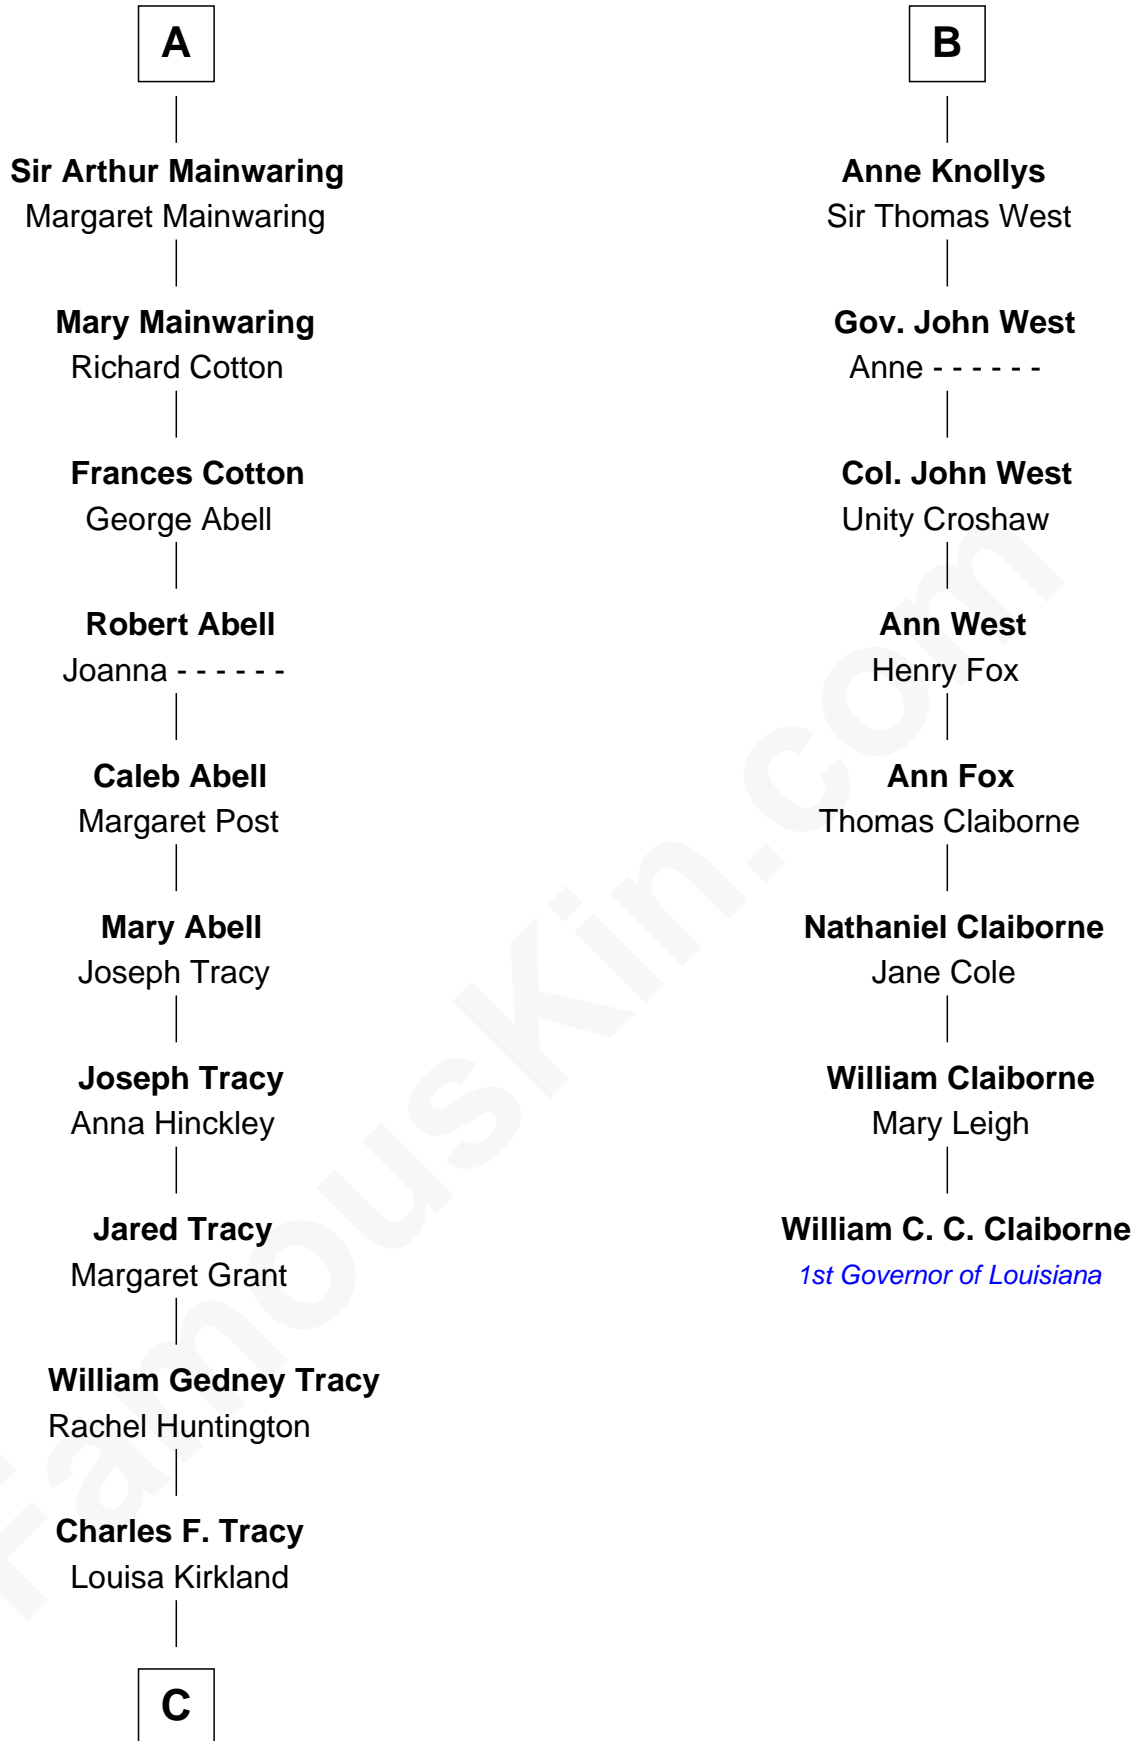

# FamousKin.com Relationship Chart of

**J.P. Morgan, Jr.**

*American Banker and Philanthropist*

**14th cousin 4 times removed of**

**William C. C. Claiborne**

*1st Governor of Louisiana*

**John de Mowbray**  
Elizabeth de Segrave

**C**

—  
**Frances Louisa Tracy**

John Pierpont Morgan

—  
**J.P. Morgan, Jr.**

*American Banker and Philanthropist*

FamousKin.com