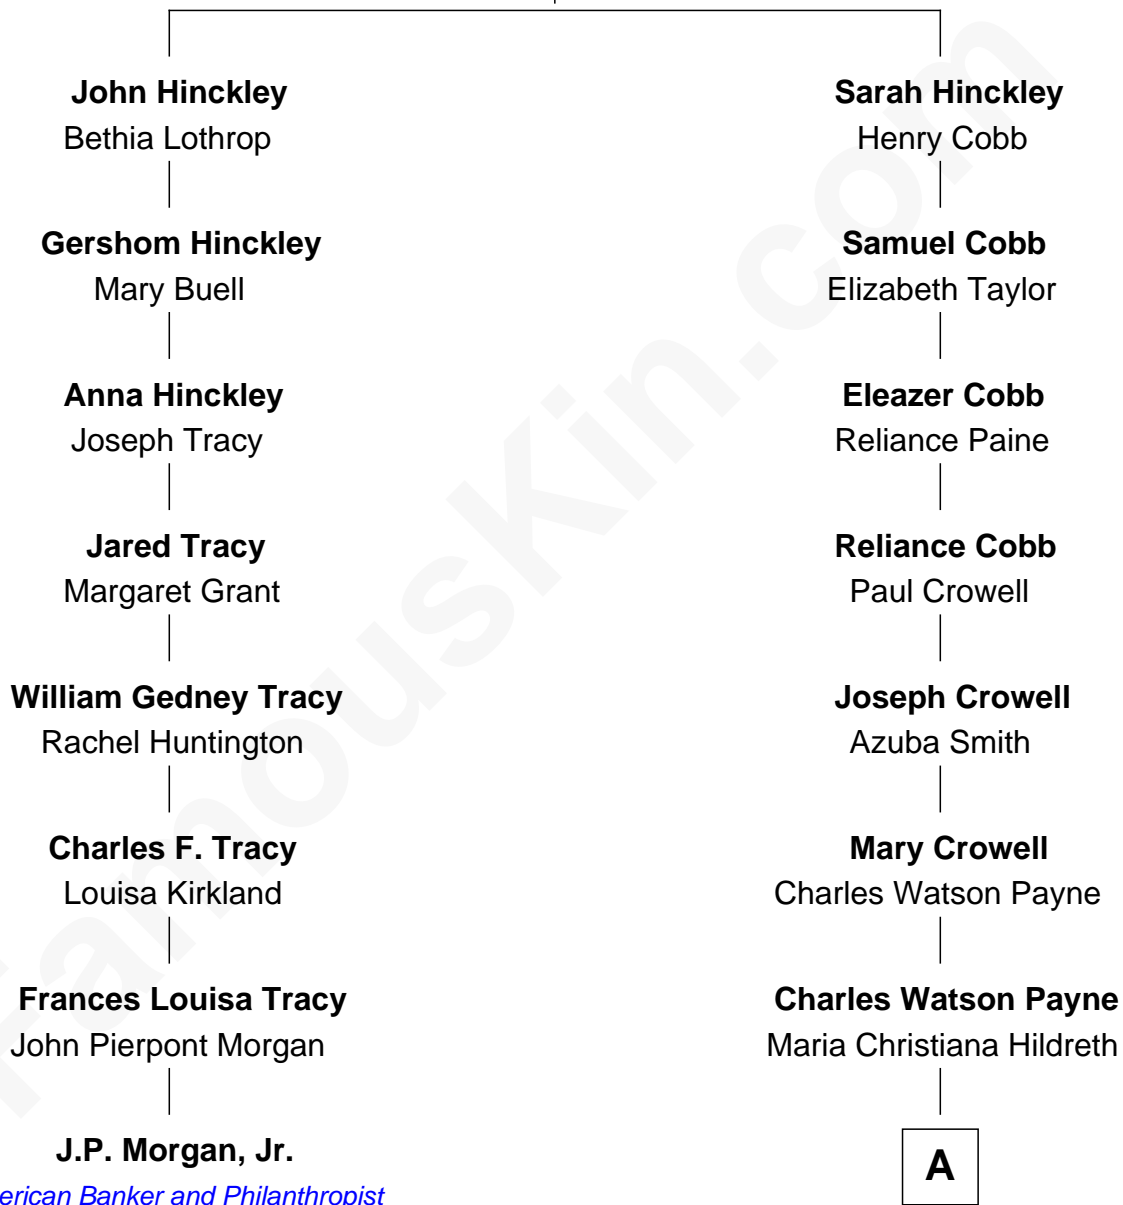

FamousKin.com Relationship Chart of

J.P. Morgan, Jr.

American Banker and Philanthropist

7th cousin 4 times removed of

Howard Dean

79th Governor of Vermont

Samuel Hinckley

Sarah Soole

A

—
Maria L'Hommedieu Payne

Joseph Fahys

—
Lena Marianne Fahys

Henry Francis Cook

—
Maria Fahys Cook

Howard Brush Dean

—
Howard Brush Dean