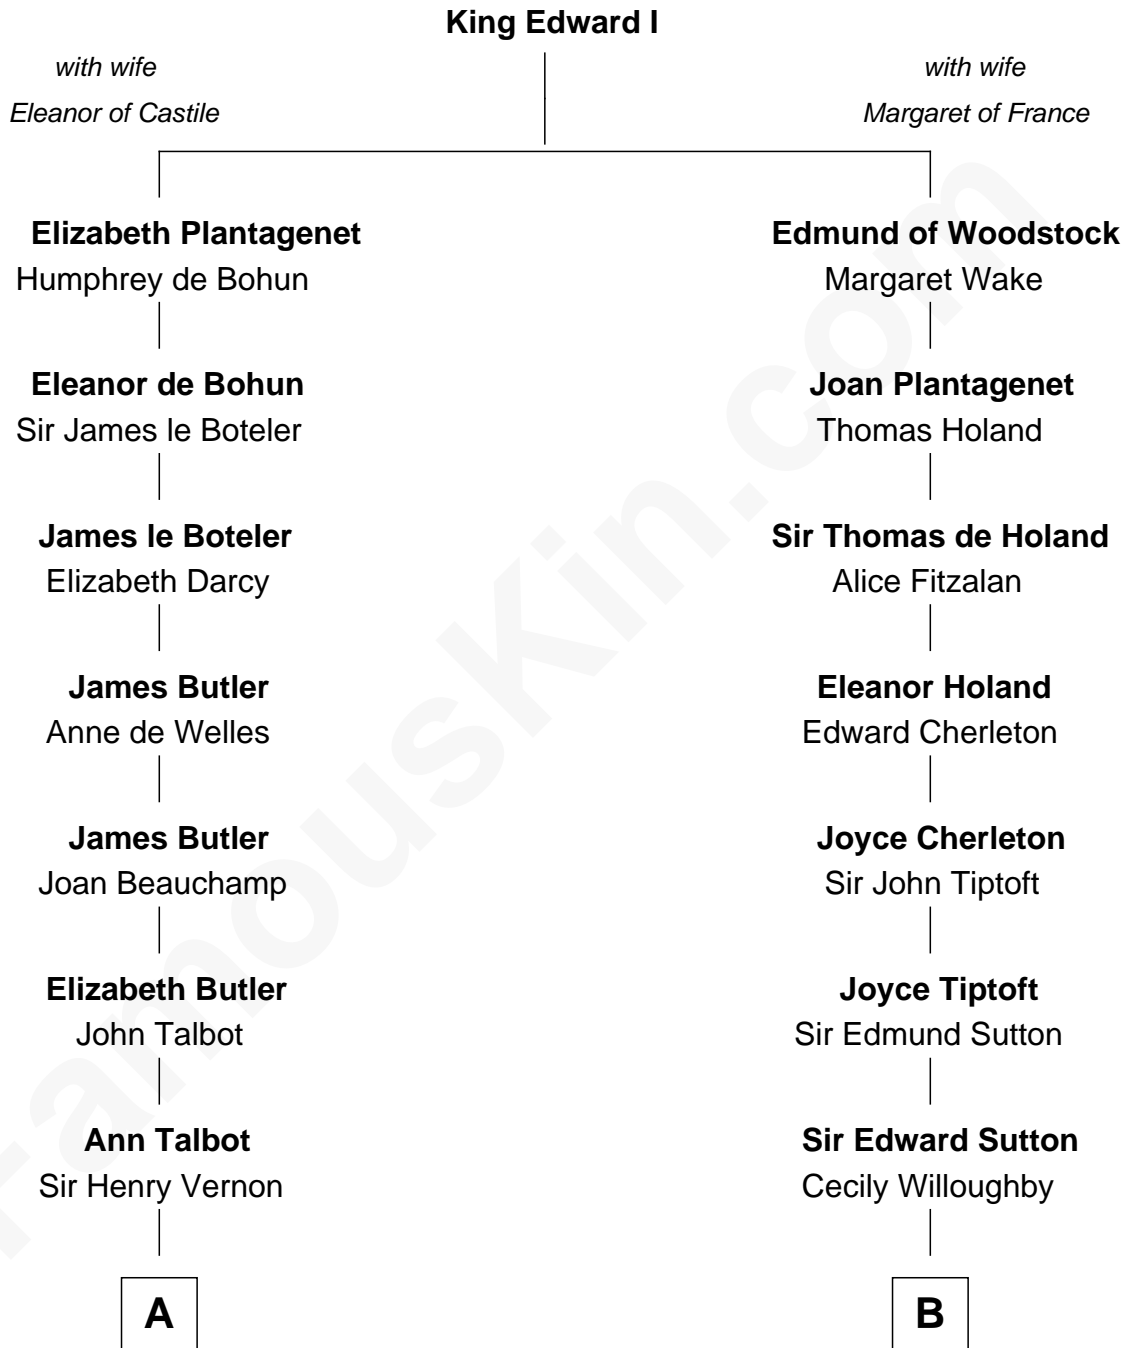

FamousKin.com Relationship Chart of

J.P. Morgan, Jr.

American Banker and Philanthropist

20th cousin of

Humphrey Bogart

Movie Actor

C

William Gedney Tracy

Rachel Huntington

Charles F. Tracy

Louisa Kirkland

Frances Louisa Tracy

John Pierpont Morgan

J.P. Morgan, Jr.

American Banker and Philanthropist

D