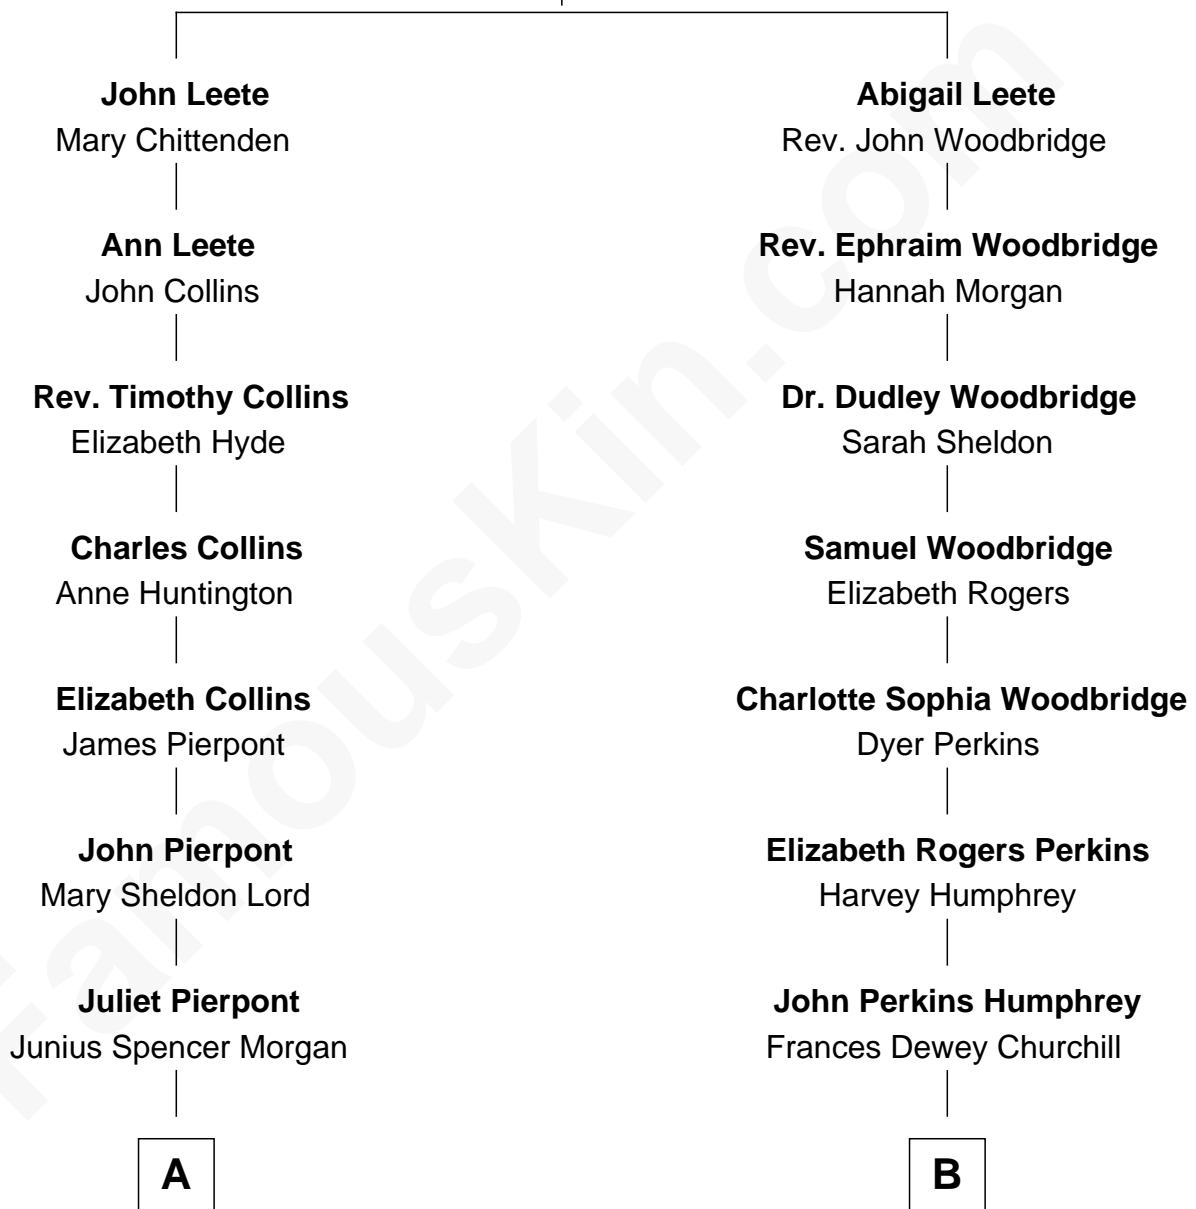

# FamousKin.com Relationship Chart of

**J.P. Morgan, Jr.**

*American Banker and Philanthropist*

8th cousin of

**Humphrey Bogart**

*Movie Actor*

**Gov. William Leete**

Anna Payne

**A**

**John Pierpont Morgan**  
Frances Louisa Tracy

**J.P. Morgan, Jr.**  
*American Banker and Philanthropist*

**B**

**Maud Humphrey**  
Dr. Belmont Deforest Bogart

**Humphrey Bogart**  
*Movie Actor*

FamousKin.com