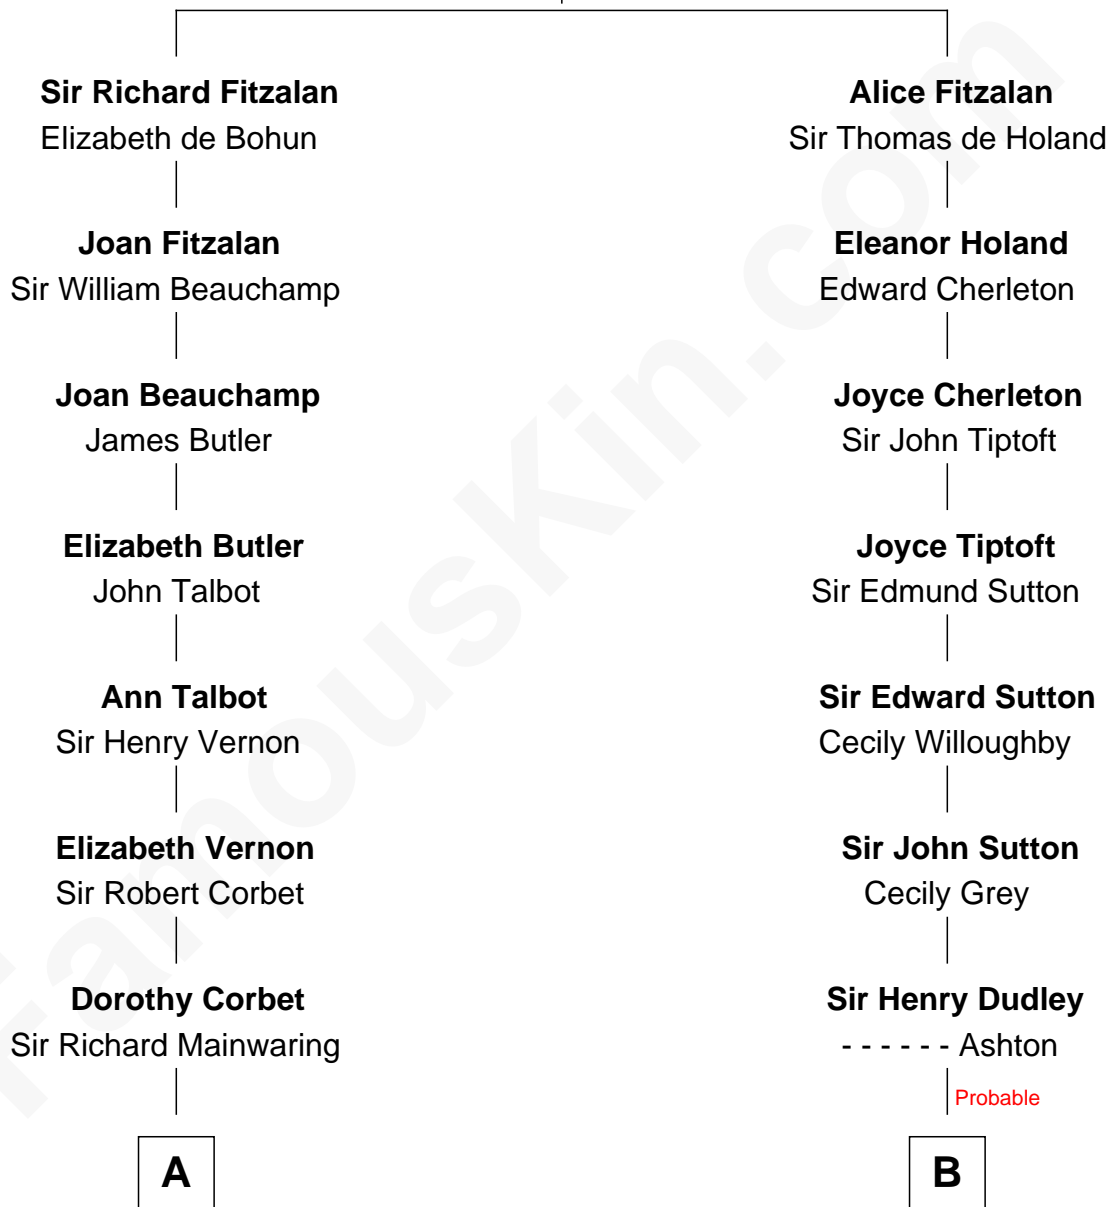

# FamousKin.com Relationship Chart of

**J.P. Morgan, Jr.**

*American Banker and Philanthropist*

18th cousin of

**Humphrey Bogart**

*Movie Actor*

**Richard Fitzalan**  
Eleanor Plantagenet

**C**

**Frances Louisa Tracy**

John Pierpont Morgan

**J.P. Morgan, Jr.**

*American Banker and Philanthropist*

**D**

**Maud Humphrey**

Dr. Belmont Deforest Bogart

**Humphrey Bogart**