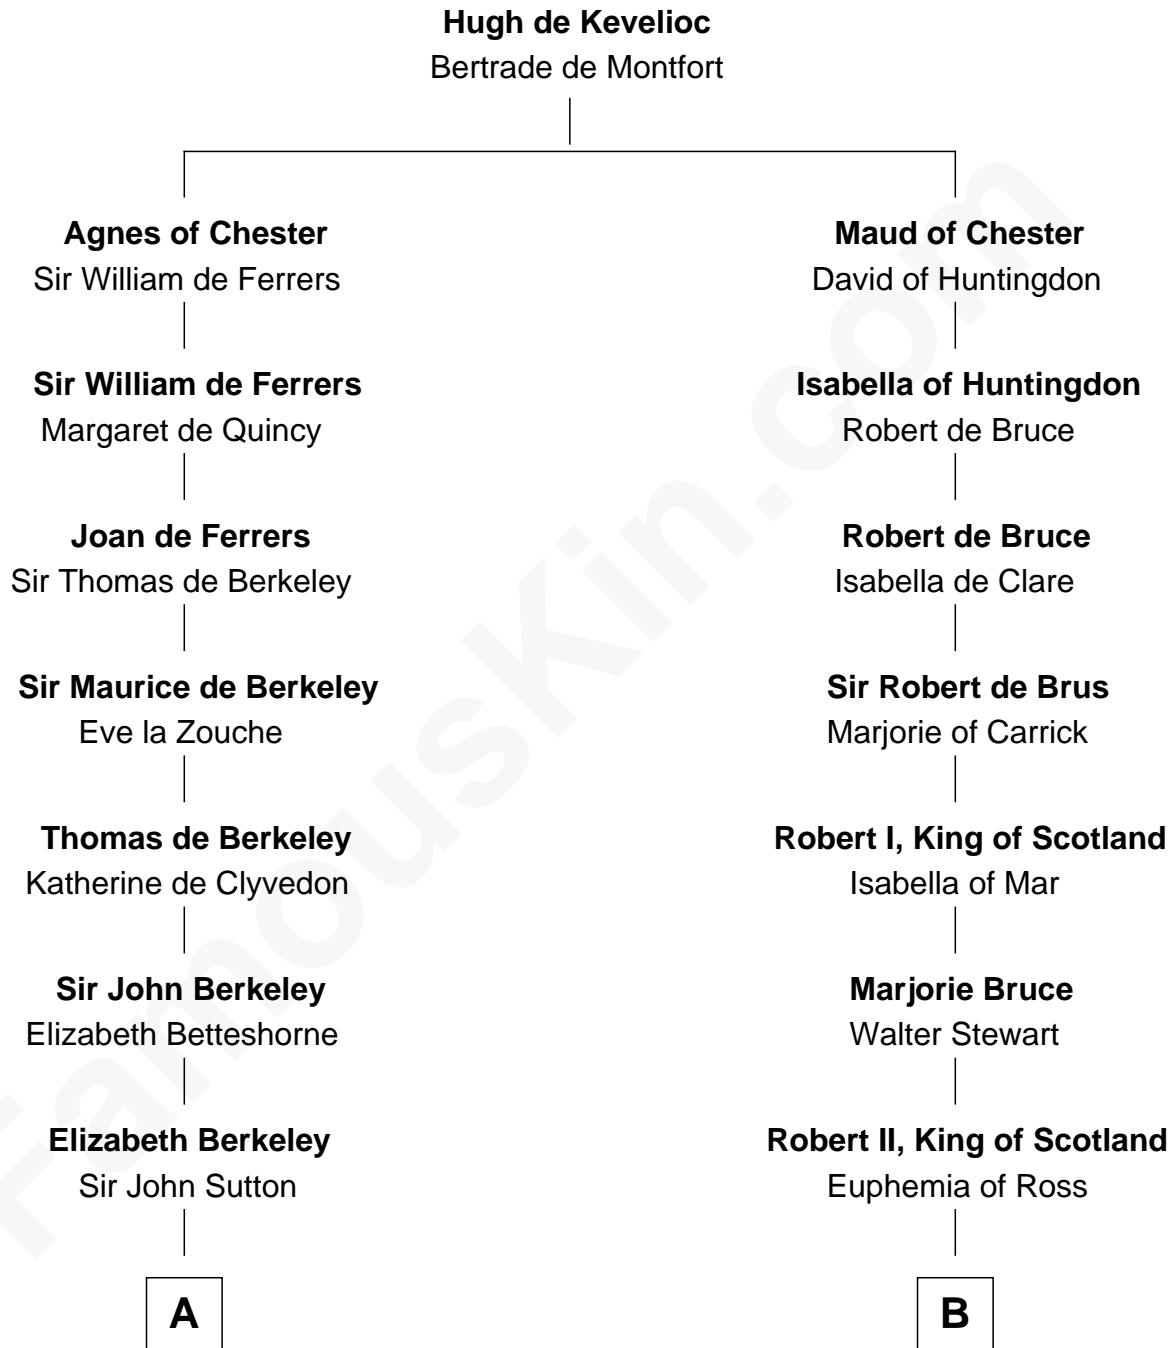

FamousKin.com Relationship Chart of

J.P. Morgan, Jr.

American Banker and Philanthropist

18th cousin 2 times removed of

Patrick Henry

1st and 6th Governor of Virginia

C

William Gedney Tracy

Rachel Huntington

Charles F. Tracy

Louisa Kirkland

Frances Louisa Tracy

John Pierpont Morgan

J.P. Morgan, Jr.

American Banker and Philanthropist

D