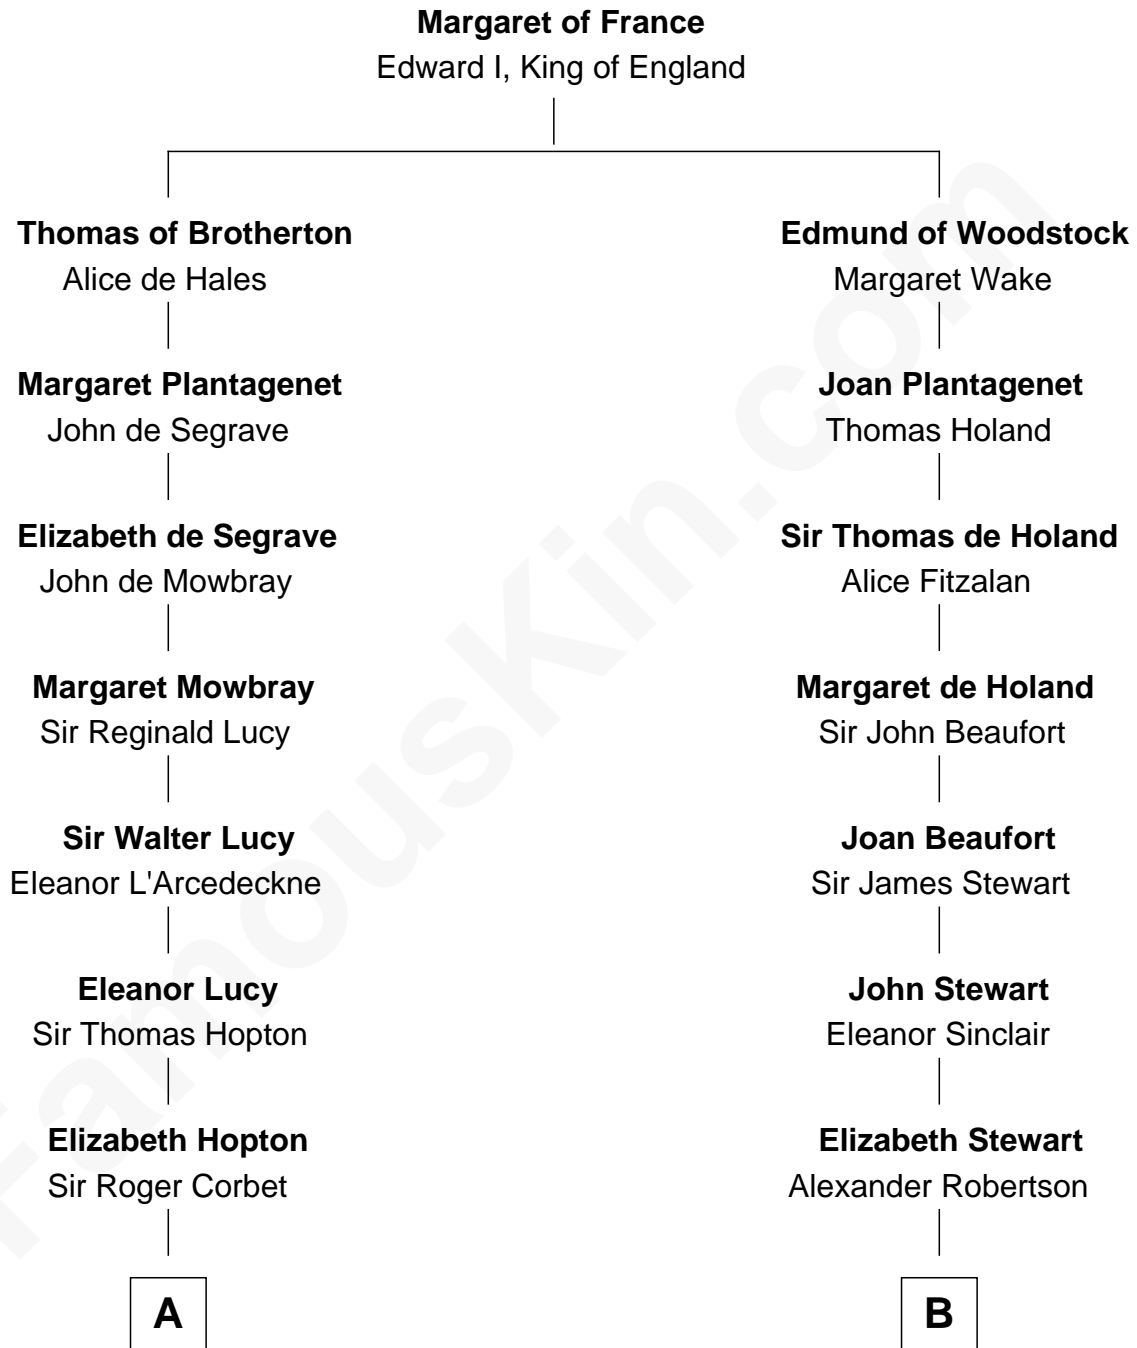

# FamousKin.com Relationship Chart of

**J.P. Morgan, Jr.**

*American Banker and Philanthropist*

**13th cousin 8 times removed of**

**Patrick Henry**

*1st and 6th Governor of Virginia*

**C**

—  
**Jared Tracy**  
Margaret Grant

—  
**William Gedney Tracy**  
Rachel Huntington

—  
**Charles F. Tracy**  
Louisa Kirkland

—  
**Frances Louisa Tracy**  
John Pierpont Morgan

—  
**J.P. Morgan, Jr.**  
*American Banker and Philanthropist*