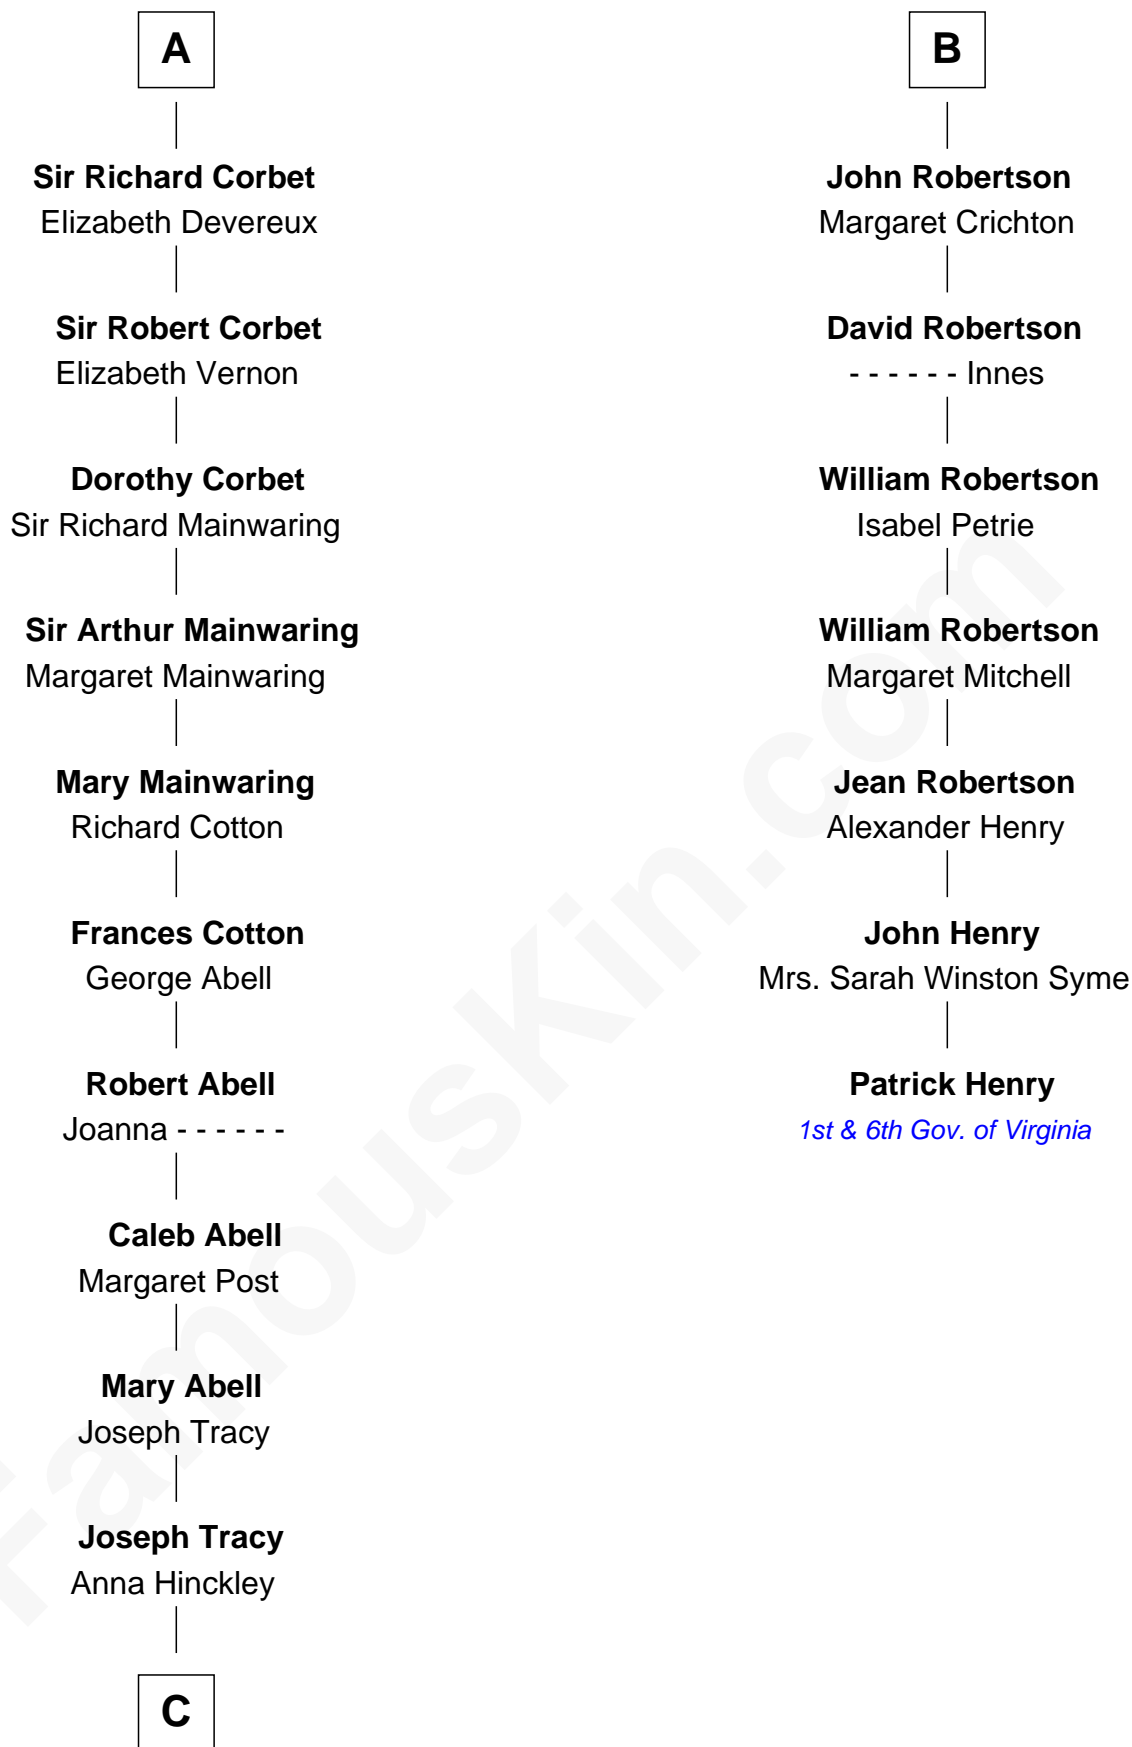

# FamousKin.com Relationship Chart of

**J.P. Morgan, Jr.**

*American Banker and Philanthropist*

**13th cousin 8 times removed of**

**Patrick Henry**

*1st and 6th Governor of Virginia*

**C**

—  
**Jared Tracy**  
Margaret Grant

—  
**William Gedney Tracy**  
Rachel Huntington

—  
**Charles F. Tracy**  
Louisa Kirkland

—  
**Frances Louisa Tracy**  
John Pierpont Morgan

—  
**J.P. Morgan, Jr.**  
*American Banker and Philanthropist*