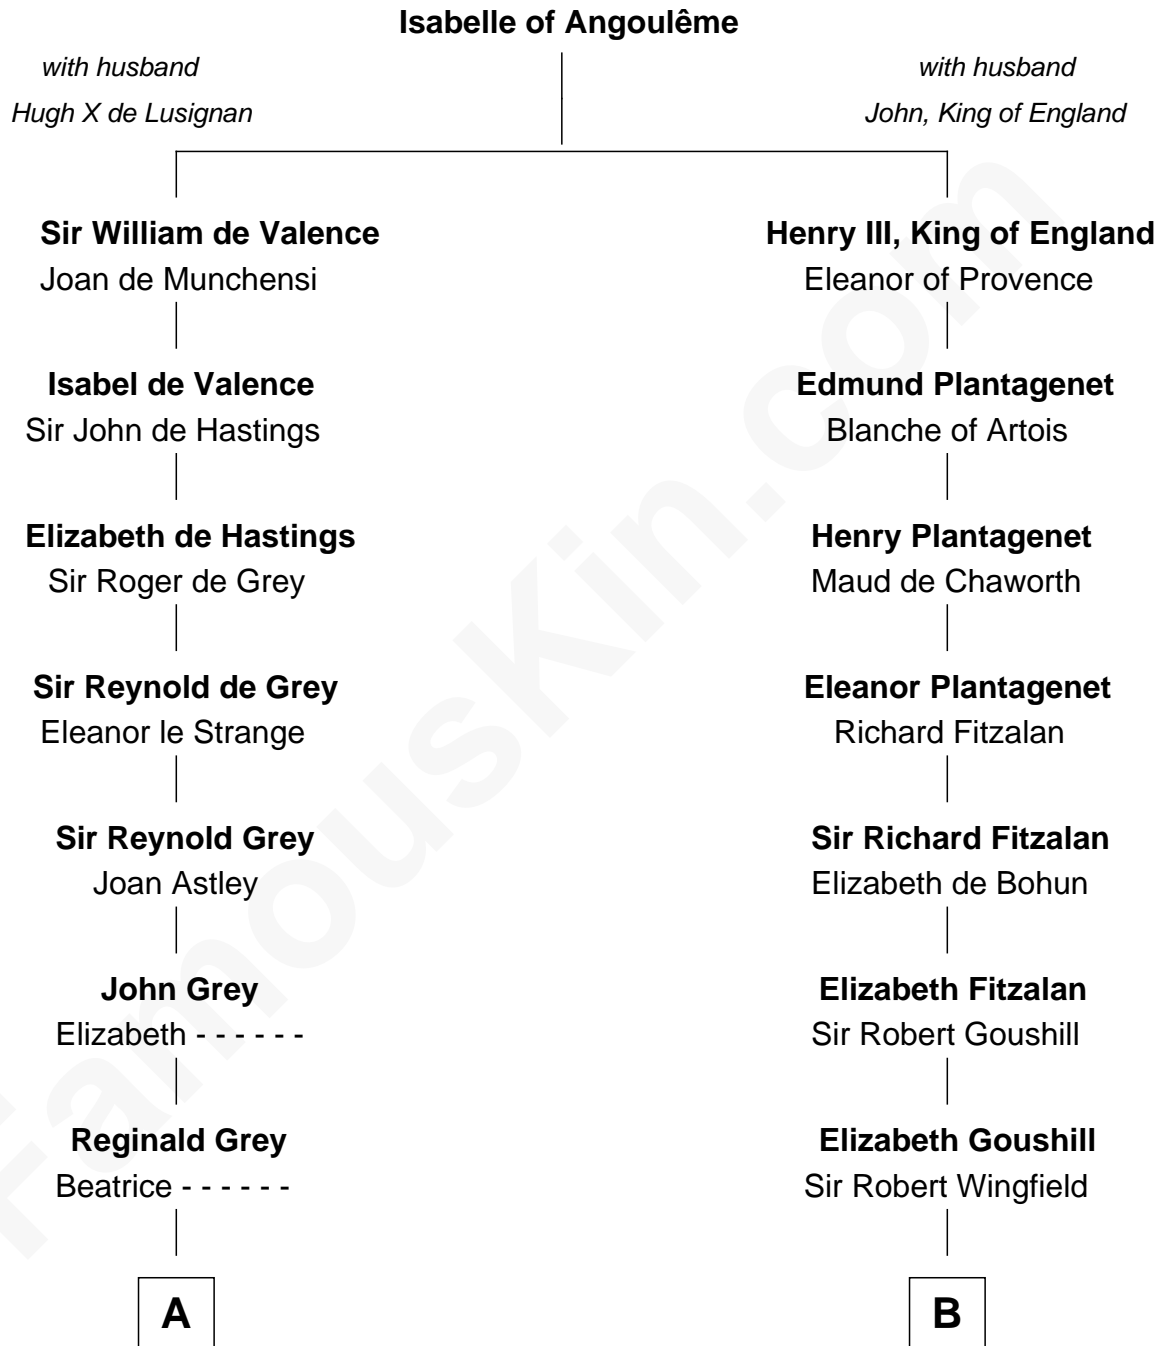

FamousKin.com Relationship Chart of

J.P. Morgan, Jr.

American Banker and Philanthropist

20th cousin of

Gloria Vanderbilt

Fashion Designer

C

Mary Sheldon Lord