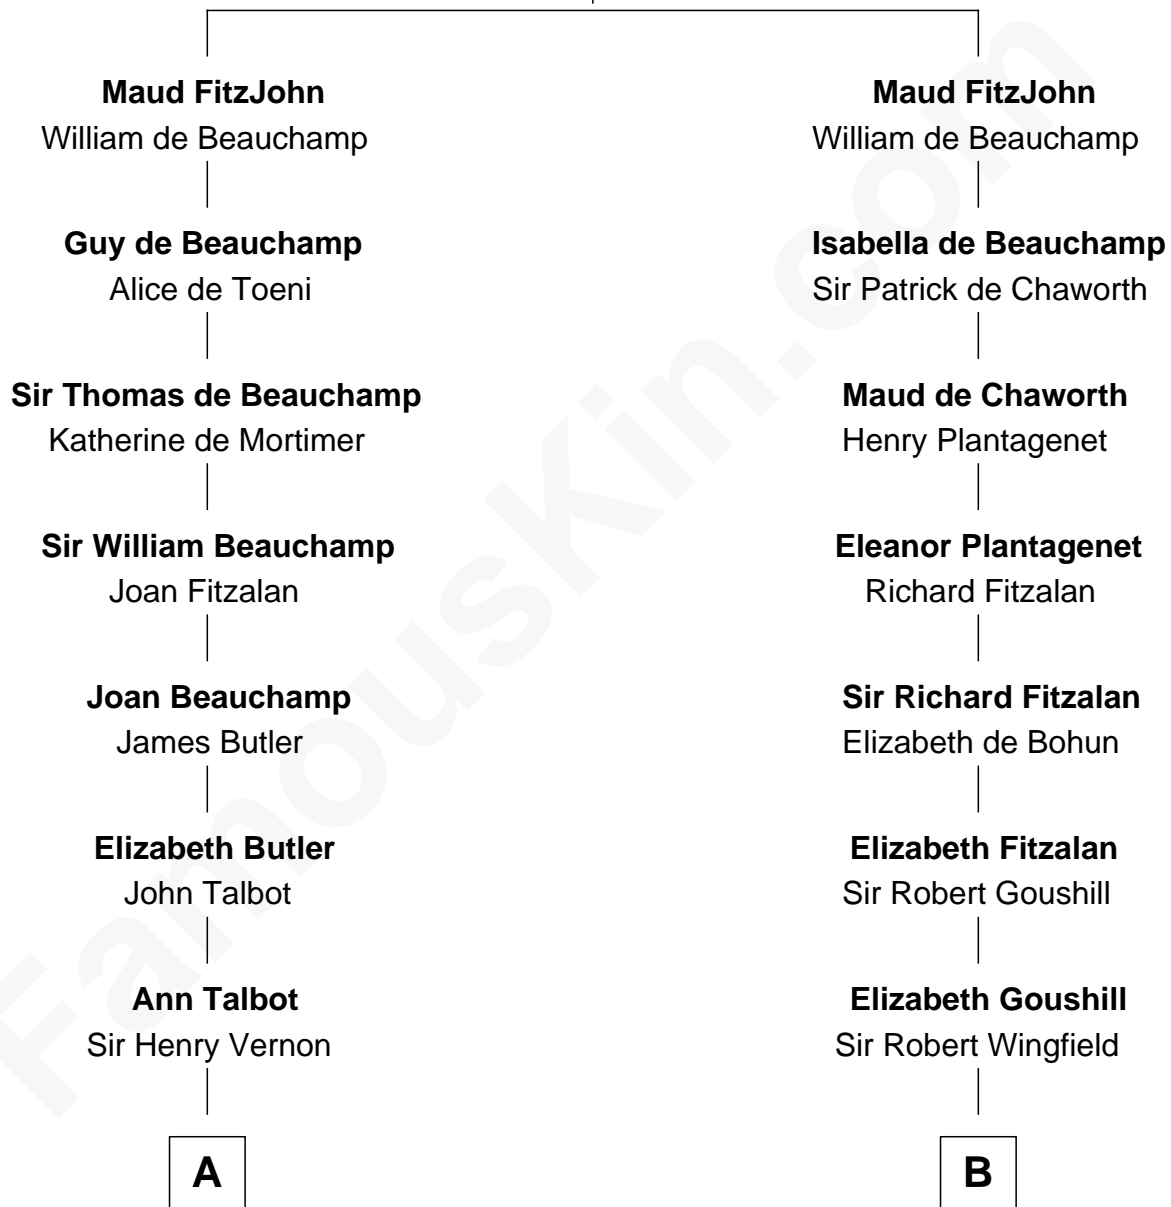

FamousKin.com Relationship Chart of

J.P. Morgan, Jr.

American Banker and Philanthropist

20th cousin of

Gloria Vanderbilt

Fashion Designer

Sir John FitzGeoffrey

Isabel le Bigod

C

William Gedney Tracy

Rachel Huntington

Charles F. Tracy

Louisa Kirkland

Frances Louisa Tracy

John Pierpont Morgan

J.P. Morgan, Jr.

American Banker and Philanthropist

D

Abraham Evan Gwynne

Rachel Moore Flagg

Alice Claypoole Gwynne

Cornelius Vanderbilt

Reginald Claypoole Vanderbilt

Gloria Maria Mercedes Morgan