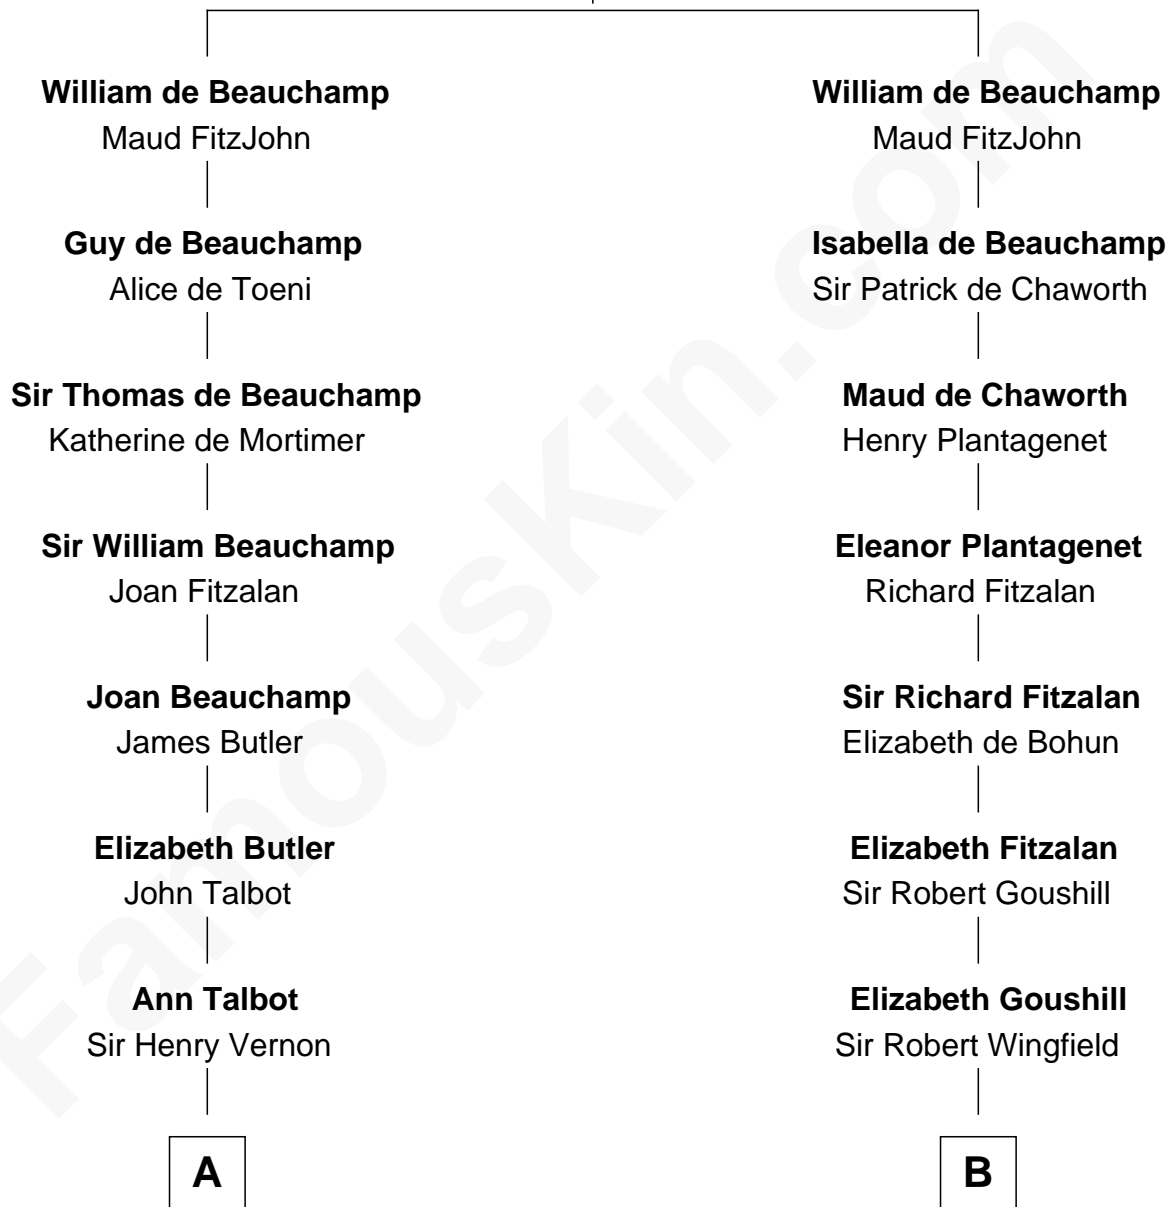

FamousKin.com Relationship Chart of

J.P. Morgan, Jr.

American Banker and Philanthropist

20th cousin of

Gloria Vanderbilt

Fashion Designer

Sir William de Beauchamp

Isabel Mauduit

C

William Gedney Tracy

Rachel Huntington

Charles F. Tracy

Louisa Kirkland

Frances Louisa Tracy

John Pierpont Morgan

J.P. Morgan, Jr.

American Banker and Philanthropist

D

Abraham Evan Gwynne

Rachel Moore Flagg

Alice Claypoole Gwynne

Cornelius Vanderbilt

Reginald Claypoole Vanderbilt

Gloria Maria Mercedes Morgan