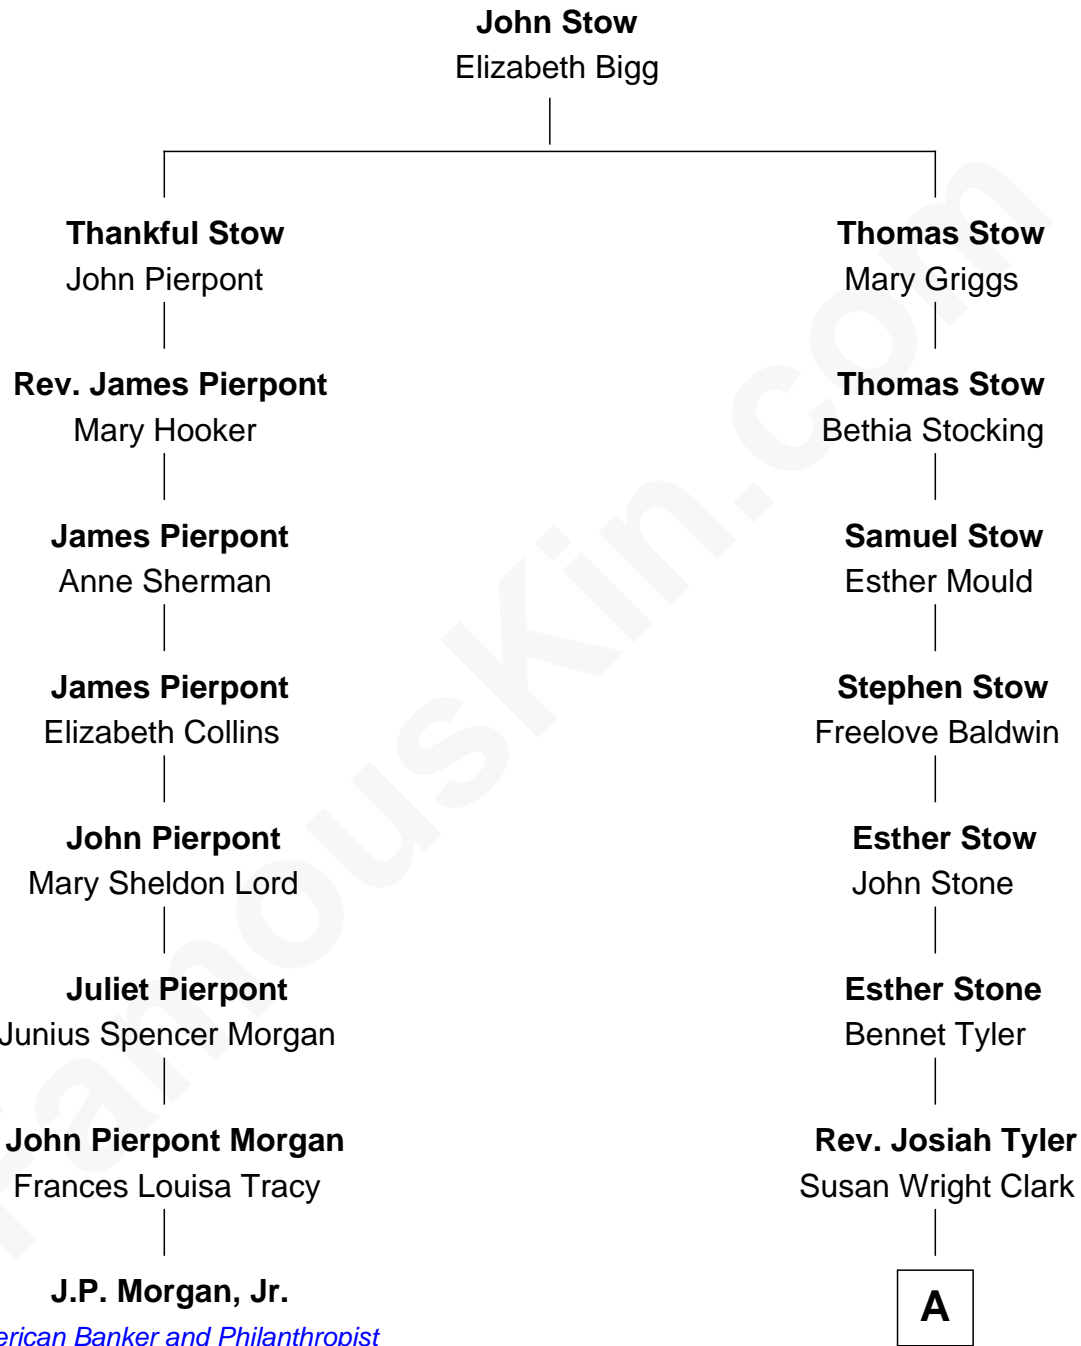

# FamousKin.com Relationship Chart of

**J.P. Morgan, Jr.**

*American Banker and Philanthropist*

7th cousin 4 times removed of

**Kate Upton**

*Sports Illustrated Swimsuit Cover Model*

A

**William Chester Tyler**

Laura Leland Brooks

**Margaret Hastings Tyler**

Charles Henry Vial

**Elizabeth Brooks Vial**

Stephen Edward Upton

**Jefferson Matthew Upton**

Shelley Fawn Davis

**Kate Upton**