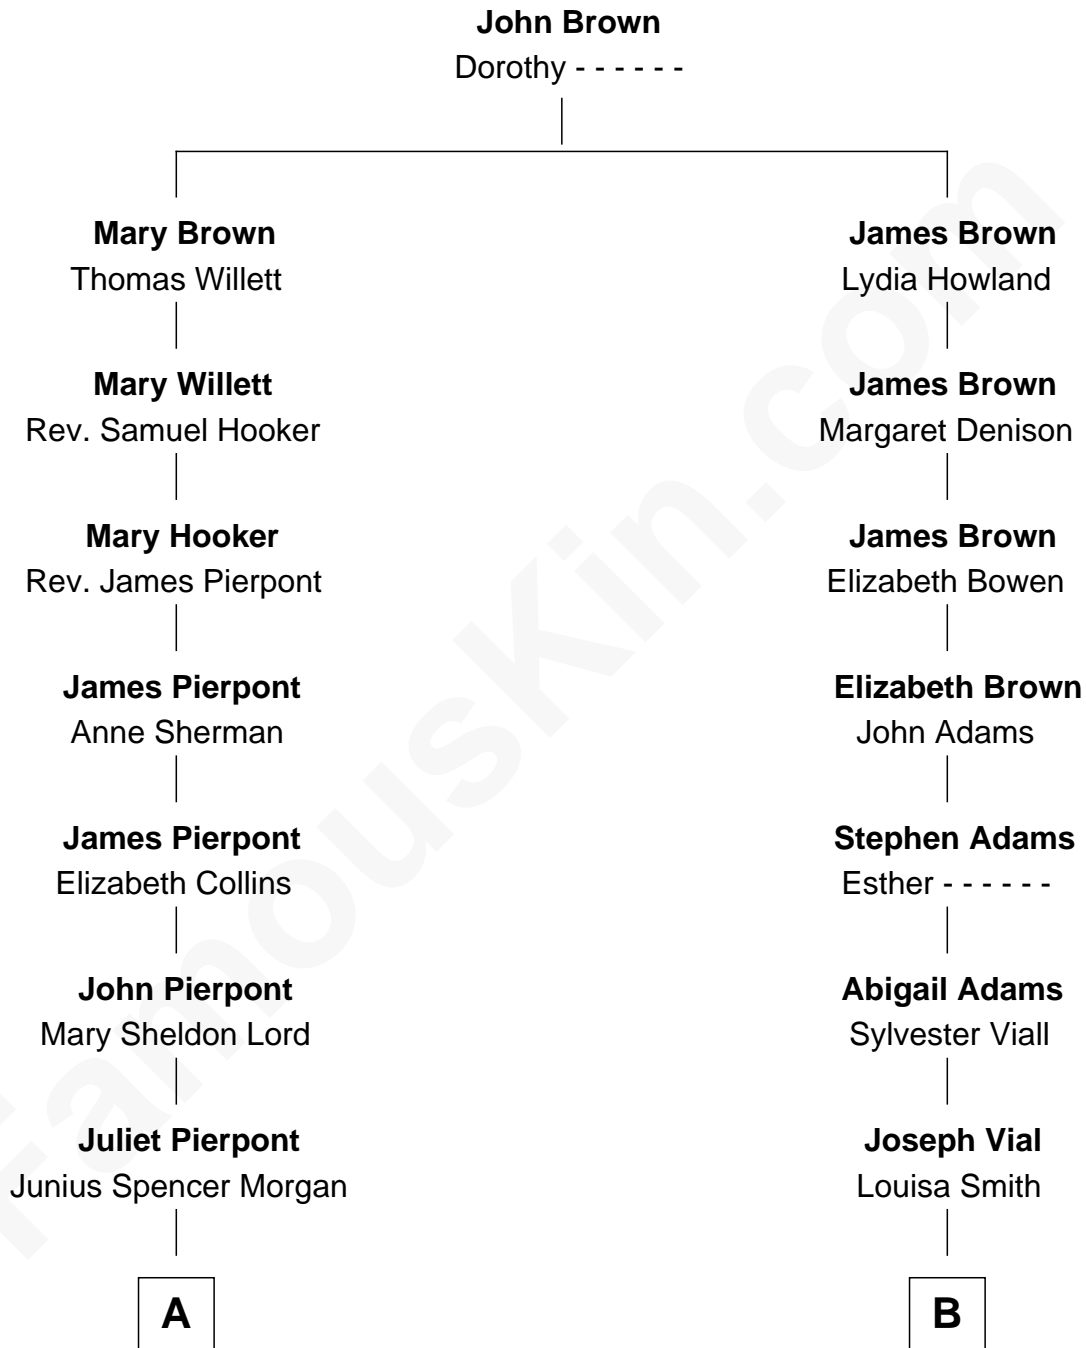

FamousKin.com Relationship Chart of

J.P. Morgan, Jr.

American Banker and Philanthropist

8th cousin 4 times removed of

Kate Upton

Sports Illustrated Swimsuit Cover Model

A

John Pierpont Morgan

Frances Louisa Tracy

J.P. Morgan, Jr.

American Banker and Philanthropist

B

Samuel Vial

Margaret McNaughton

George McNaughton Vial

Emma Frost Goodrich

Charles Henry Vial

Margaret Hastings Tyler

Elizabeth Brooks Vial

Stephen Edward Upton

Jefferson Matthew Upton

Shelley Fawn Davis

Kate Upton

Model and Actress