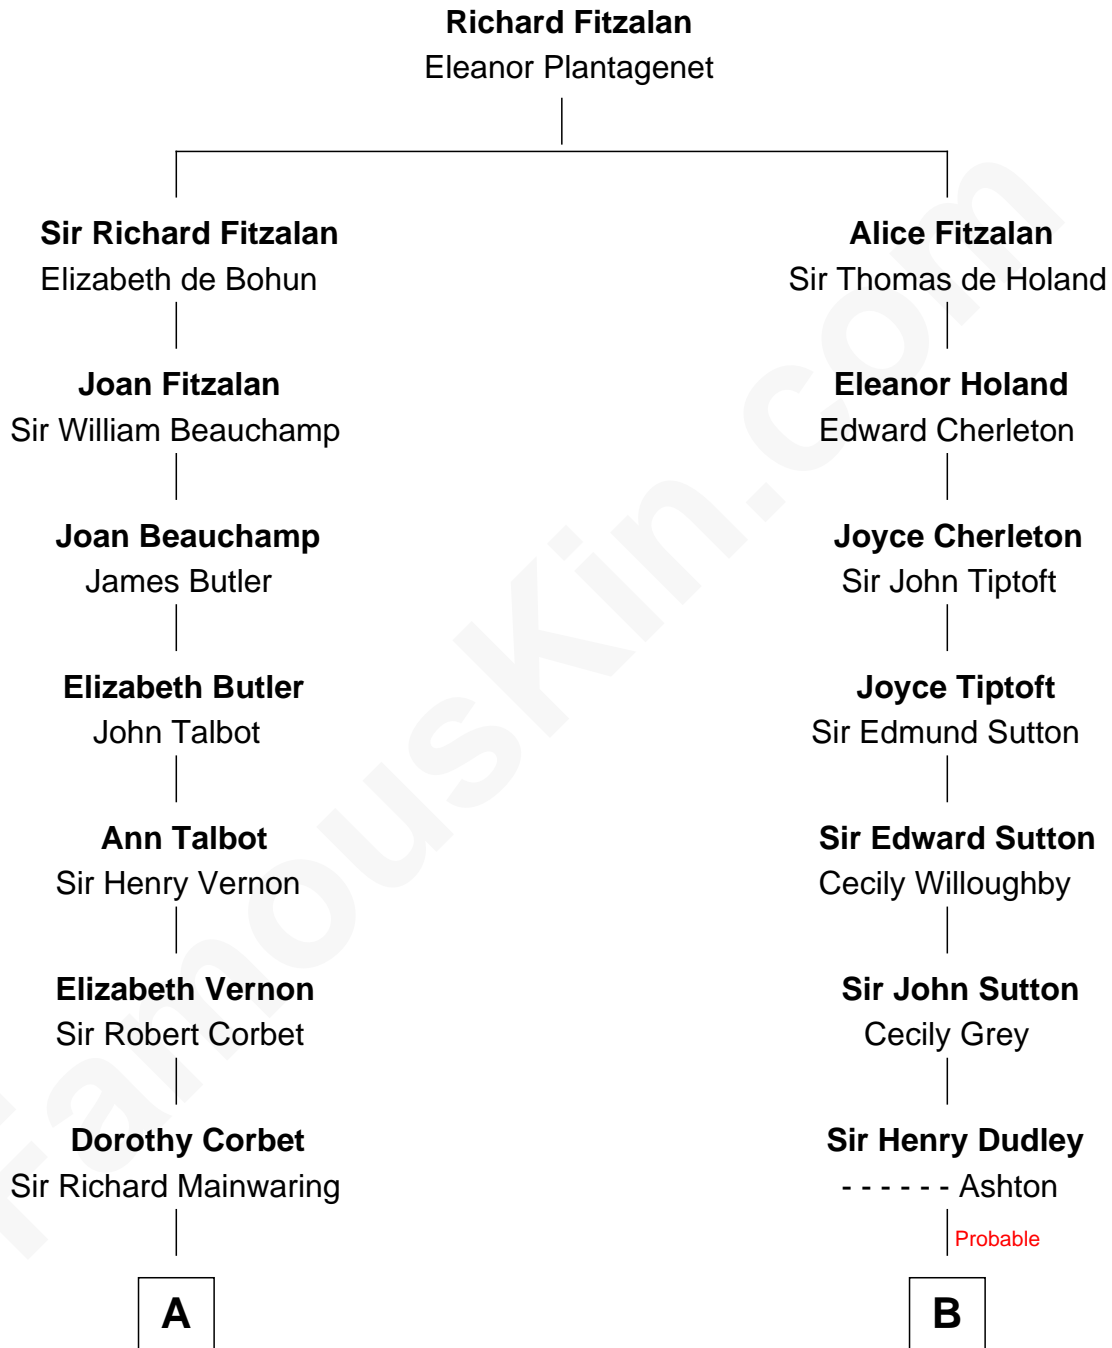

# FamousKin.com Relationship Chart of

**J.P. Morgan, Jr.**

*American Banker and Philanthropist*

**18th cousin 3 times removed of**

**Kate Upton**

*Sports Illustrated Swimsuit Cover Model*

**C**

**Frances Louisa Tracy**  
John Pierpont Morgan

**J.P. Morgan, Jr.**  
*American Banker and Philanthropist*

**D**

**William Chester Tyler**  
Laura Leland Brooks

**Margaret Hastings Tyler**  
Charles Henry Vial

**Elizabeth Brooks Vial**  
Stephen Edward Upton