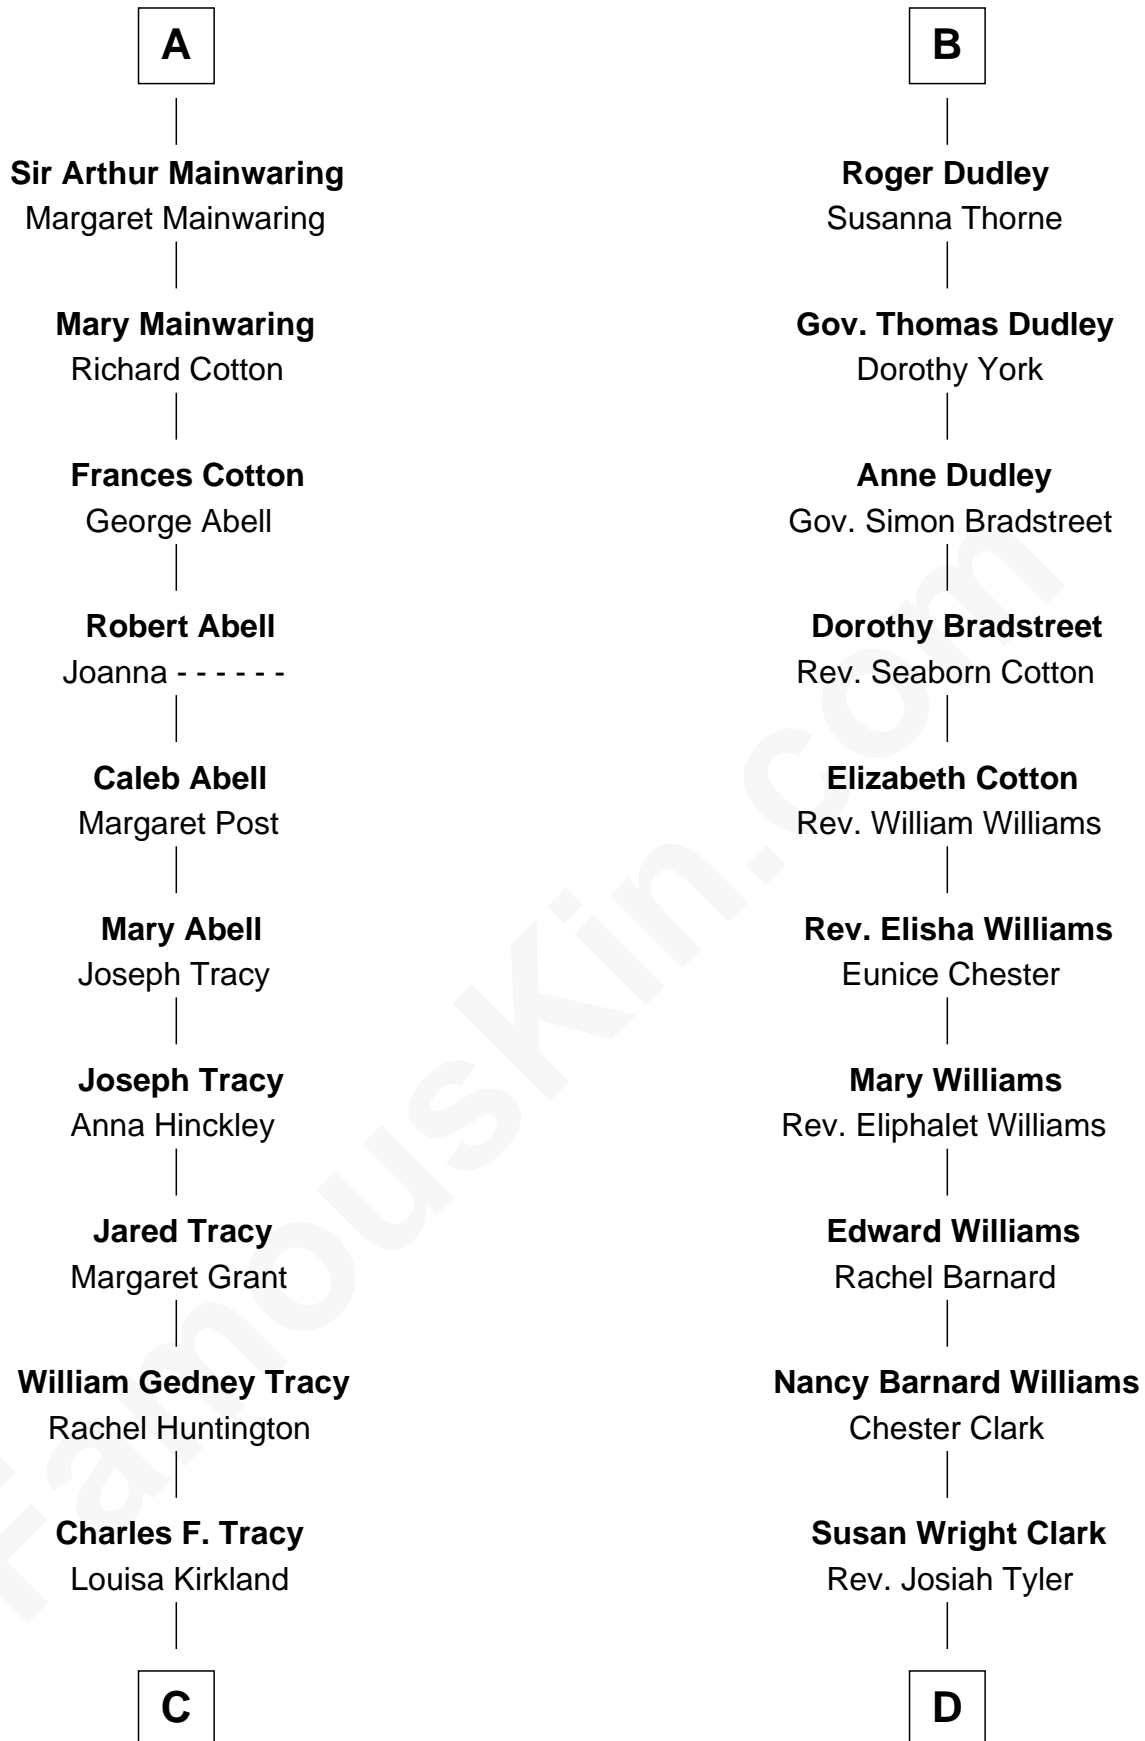

# FamousKin.com Relationship Chart of

**J.P. Morgan, Jr.**

*American Banker and Philanthropist*

**18th cousin 3 times removed of**

**Kate Upton**

*Sports Illustrated Swimsuit Cover Model*

**C**

**Frances Louisa Tracy**  
John Pierpont Morgan

**J.P. Morgan, Jr.**  
*American Banker and Philanthropist*

**D**

**William Chester Tyler**  
Laura Leland Brooks

**Margaret Hastings Tyler**  
Charles Henry Vial

**Elizabeth Brooks Vial**  
Stephen Edward Upton