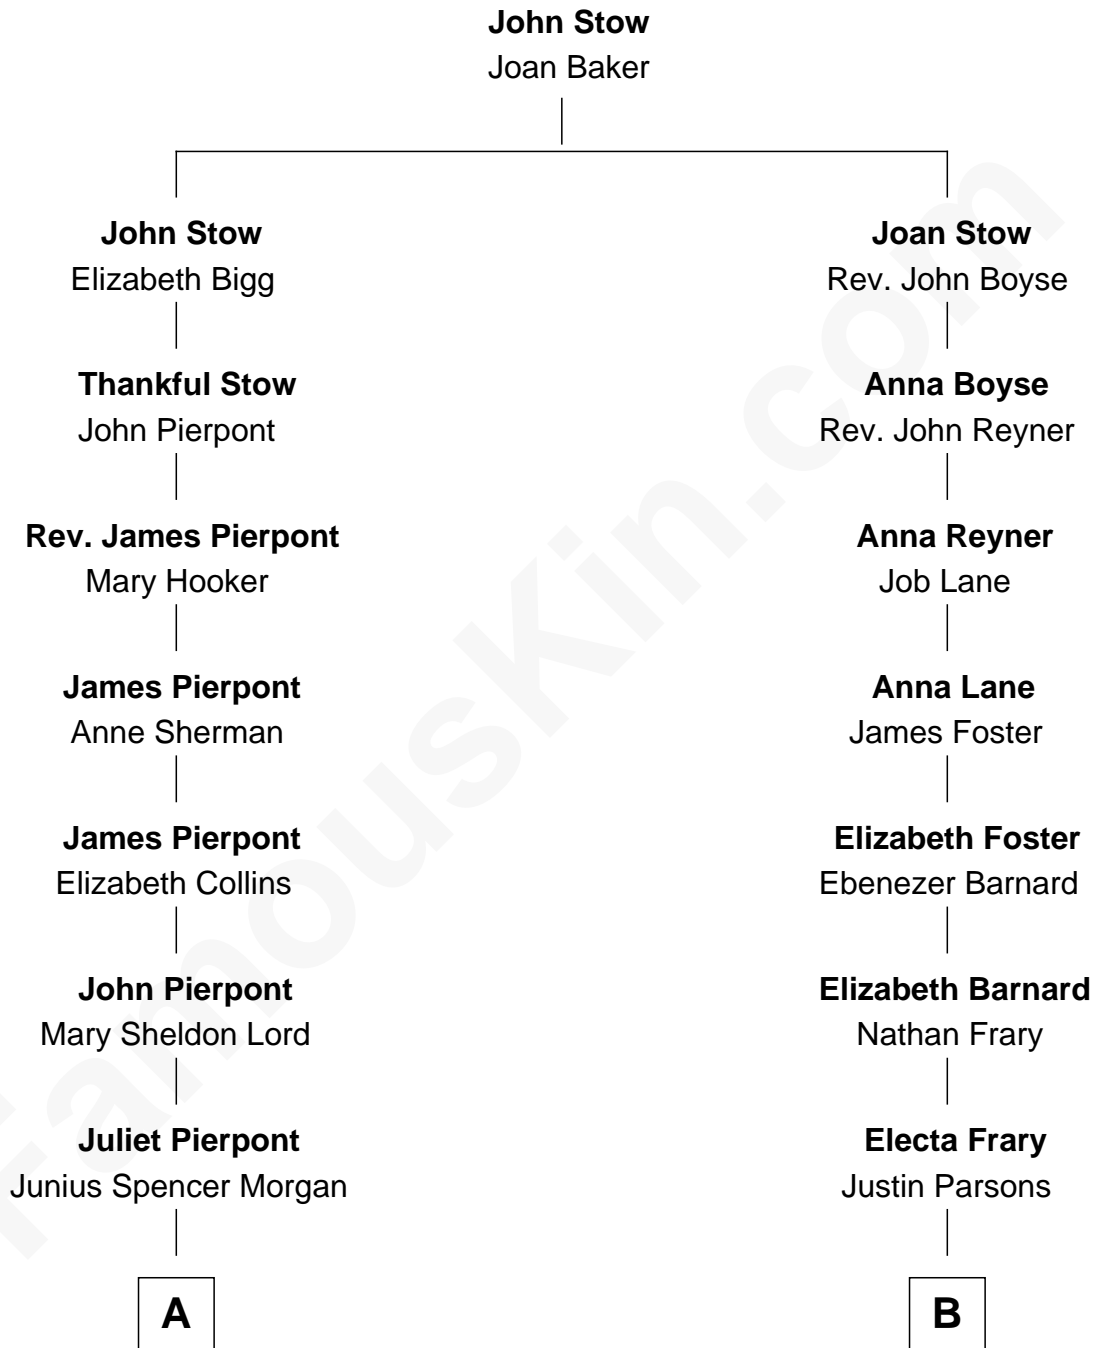

FamousKin.com Relationship Chart of

J.P. Morgan, Jr.

American Banker and Philanthropist

8th cousin 2 times removed of

Frederick Upton

Co-Founder of Whirlpool Corporation

A

John Pierpont Morgan

Frances Louisa Tracy

J.P. Morgan, Jr.

American Banker and Philanthropist

B

Ira Parsons

Theodotia Bardwell

Agnes Elizabeth Parsons

William Hamilton Blodgett