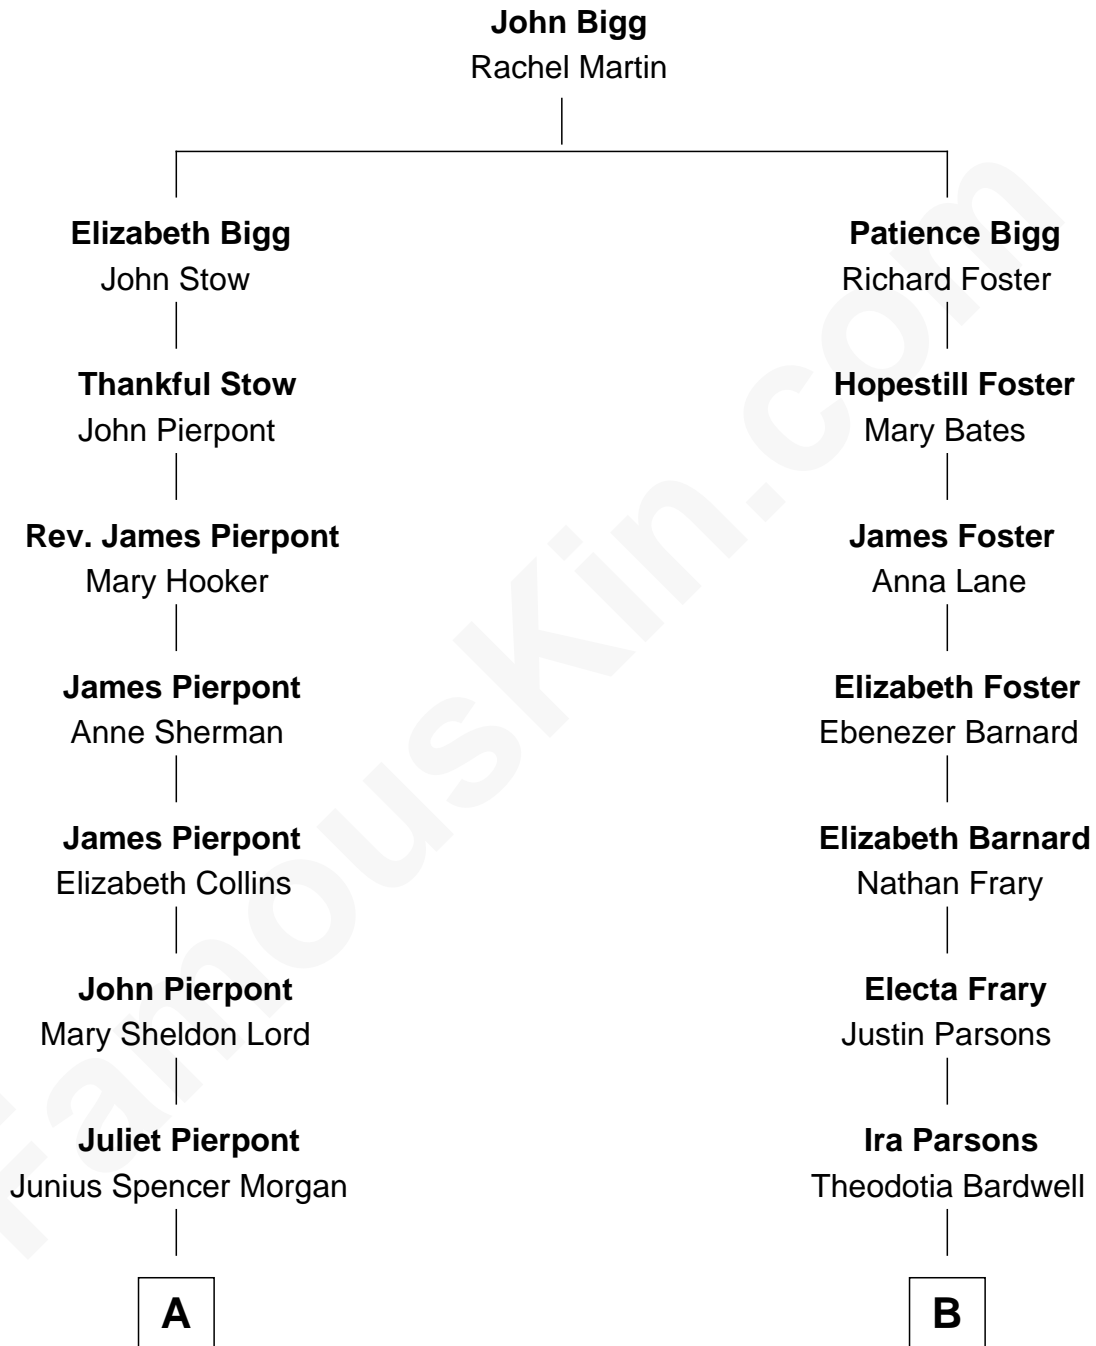

FamousKin.com Relationship Chart of

J.P. Morgan, Jr.

American Banker and Philanthropist

8th cousin 1 time removed of

Frederick Upton

Co-Founder of Whirlpool Corporation

A

John Pierpont Morgan
Frances Louisa Tracy

J.P. Morgan, Jr.
American Banker and Philanthropist

B

Agnes Elizabeth Parsons
William Hamilton Blodgett

Carrie A. Blodgett
Cassius Marcellus Upton

Frederick Upton
Co-Founder of Whirlpool Corporation

FamousKin.com