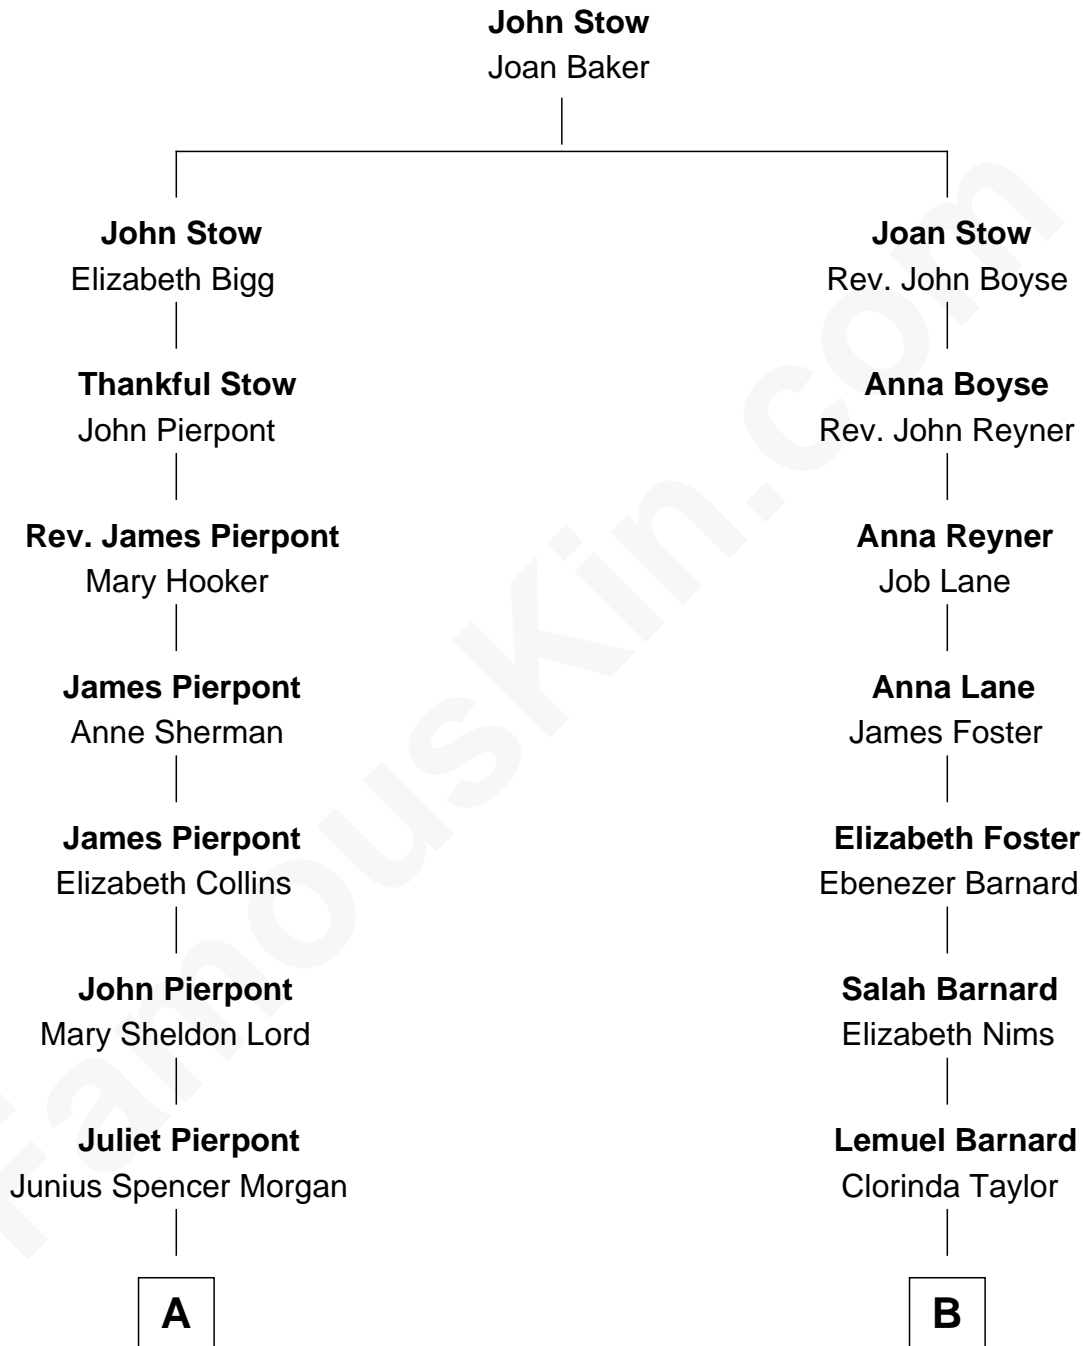

FamousKin.com Relationship Chart of

J.P. Morgan, Jr.

American Banker and Philanthropist

8th cousin 2 times removed of

Lillian Gish

Stage, TV and Movie Actress

A

John Pierpont Morgan

Frances Louisa Tracy

J.P. Morgan, Jr.

American Banker and Philanthropist

B

Emily Ward Barnard

Samuel H. Robinson

Elizabeth Ellen Robinson

Henry C. McConnell