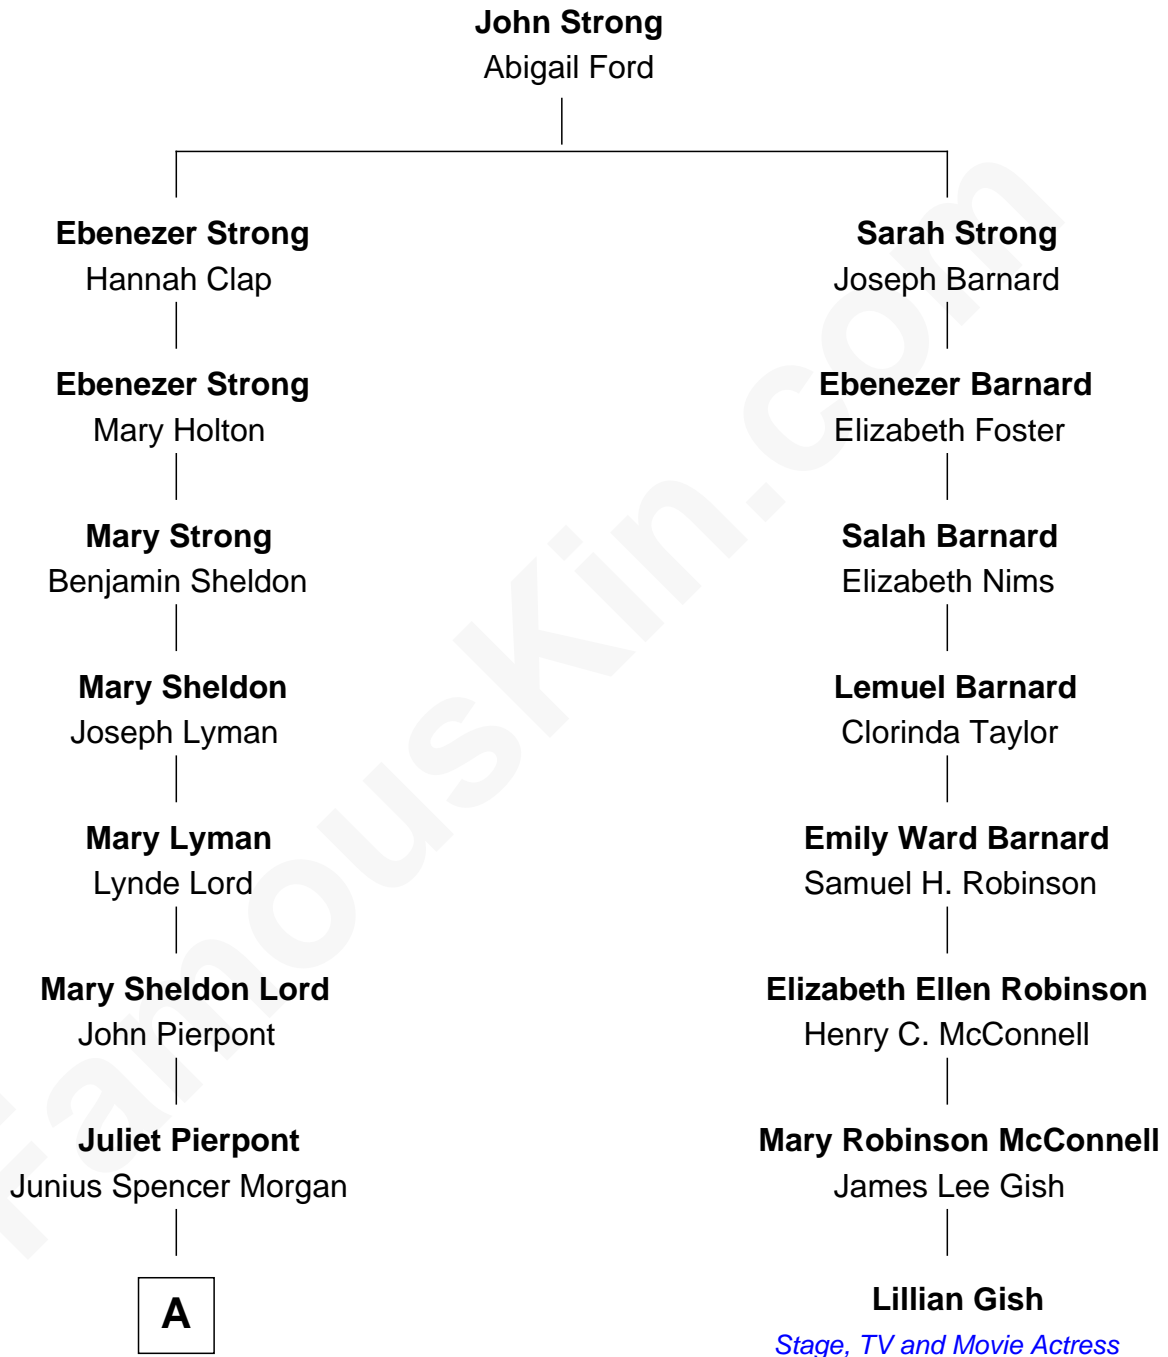

# FamousKin.com Relationship Chart of

**J.P. Morgan, Jr.**

*American Banker and Philanthropist*

7th cousin 1 time removed of

**Lillian Gish**

*Stage, TV and Movie Actress*

**A**

—  
**John Pierpont Morgan**

Frances Louisa Tracy

—  
**J.P. Morgan, Jr.**

*American Banker and Philanthropist*

FamousKin.com