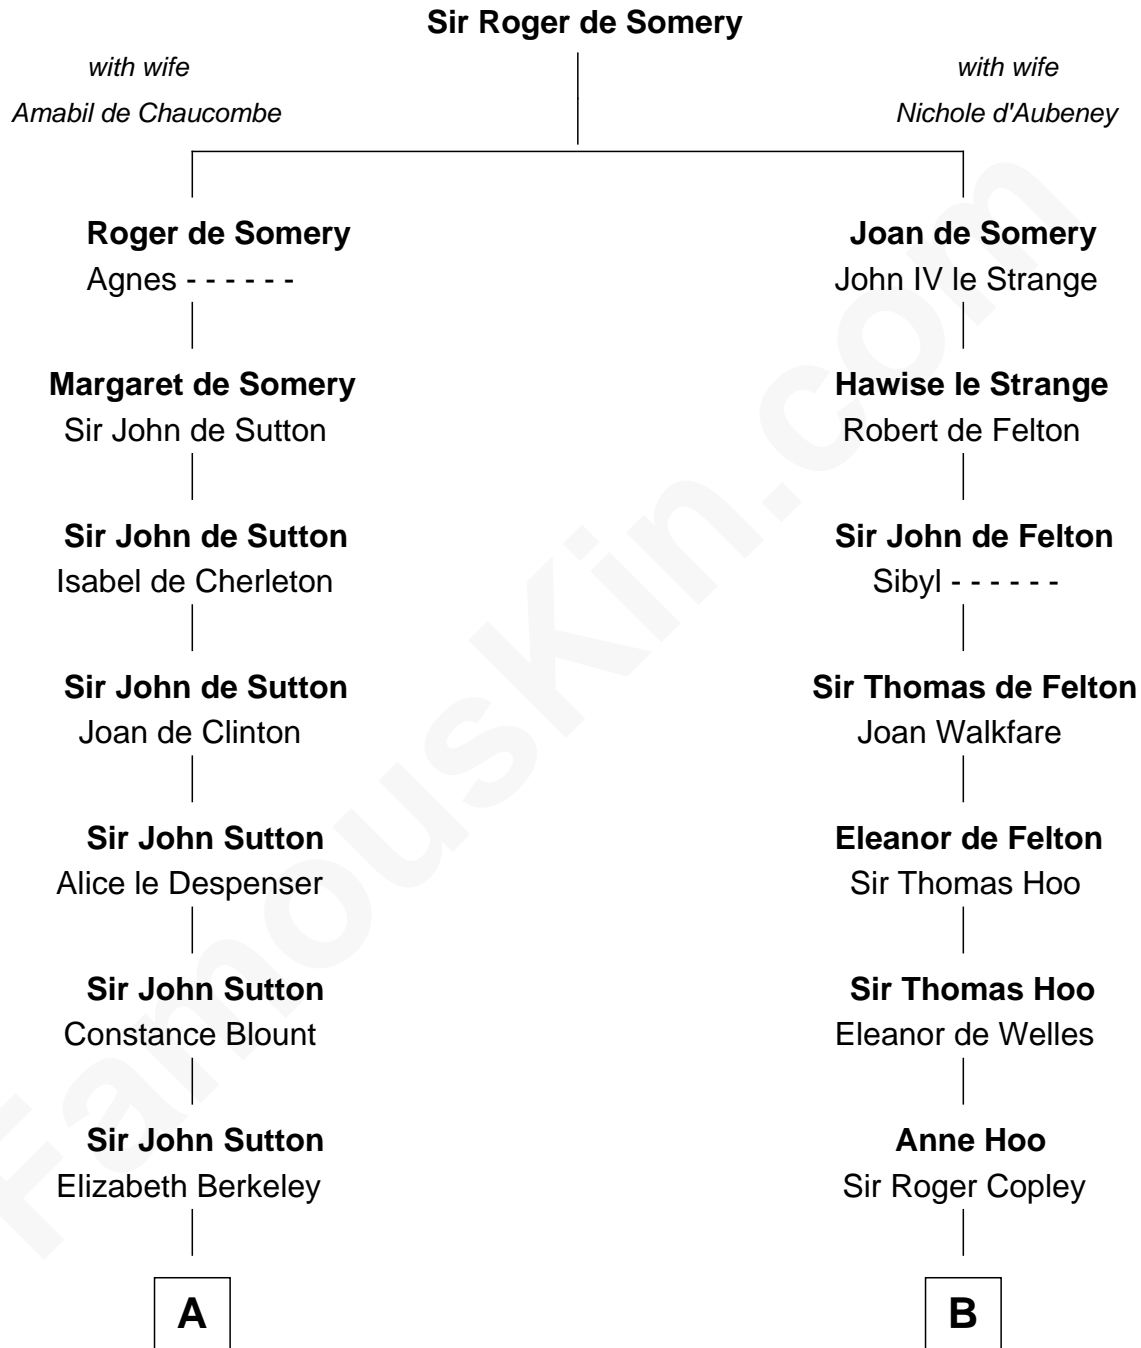

FamousKin.com Relationship Chart of

J.P. Morgan, Jr.

American Banker and Philanthropist

20th cousin 1 time removed of

Ray Bradbury

Author of The Martian Chronicles

C

William Gedney Tracy