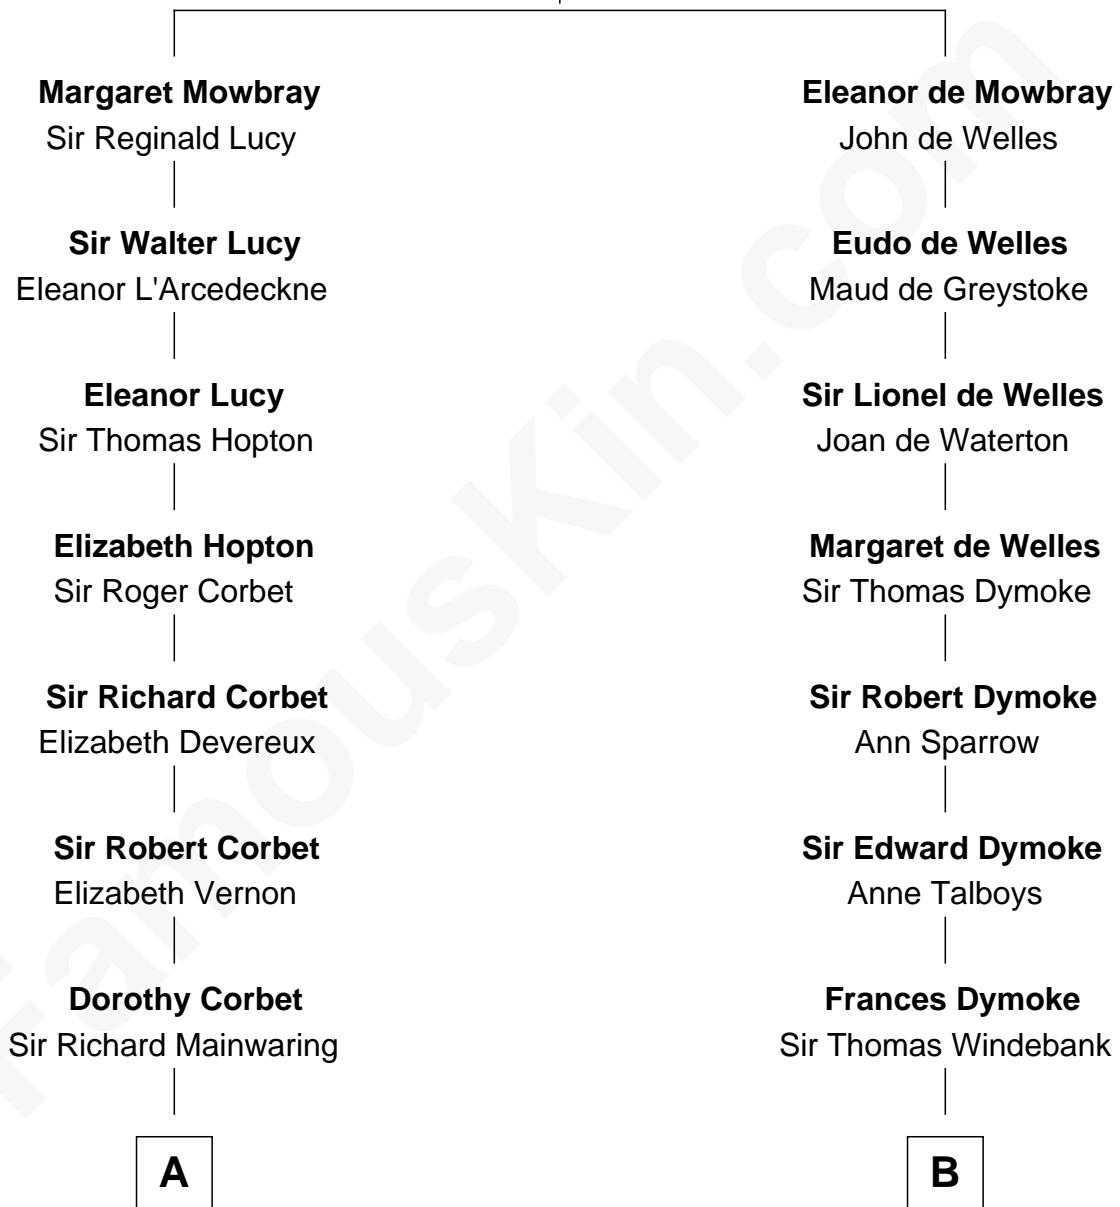

FamousKin.com Relationship Chart of

J.P. Morgan, Jr.

American Banker and Philanthropist

12th cousin 6 times removed of

George Washington

1st U.S. President

John de Mowbray
Elizabeth de Segrave

C

—
Frances Louisa Tracy

John Pierpont Morgan

—
J.P. Morgan, Jr.

American Banker and Philanthropist

FamousKin.com