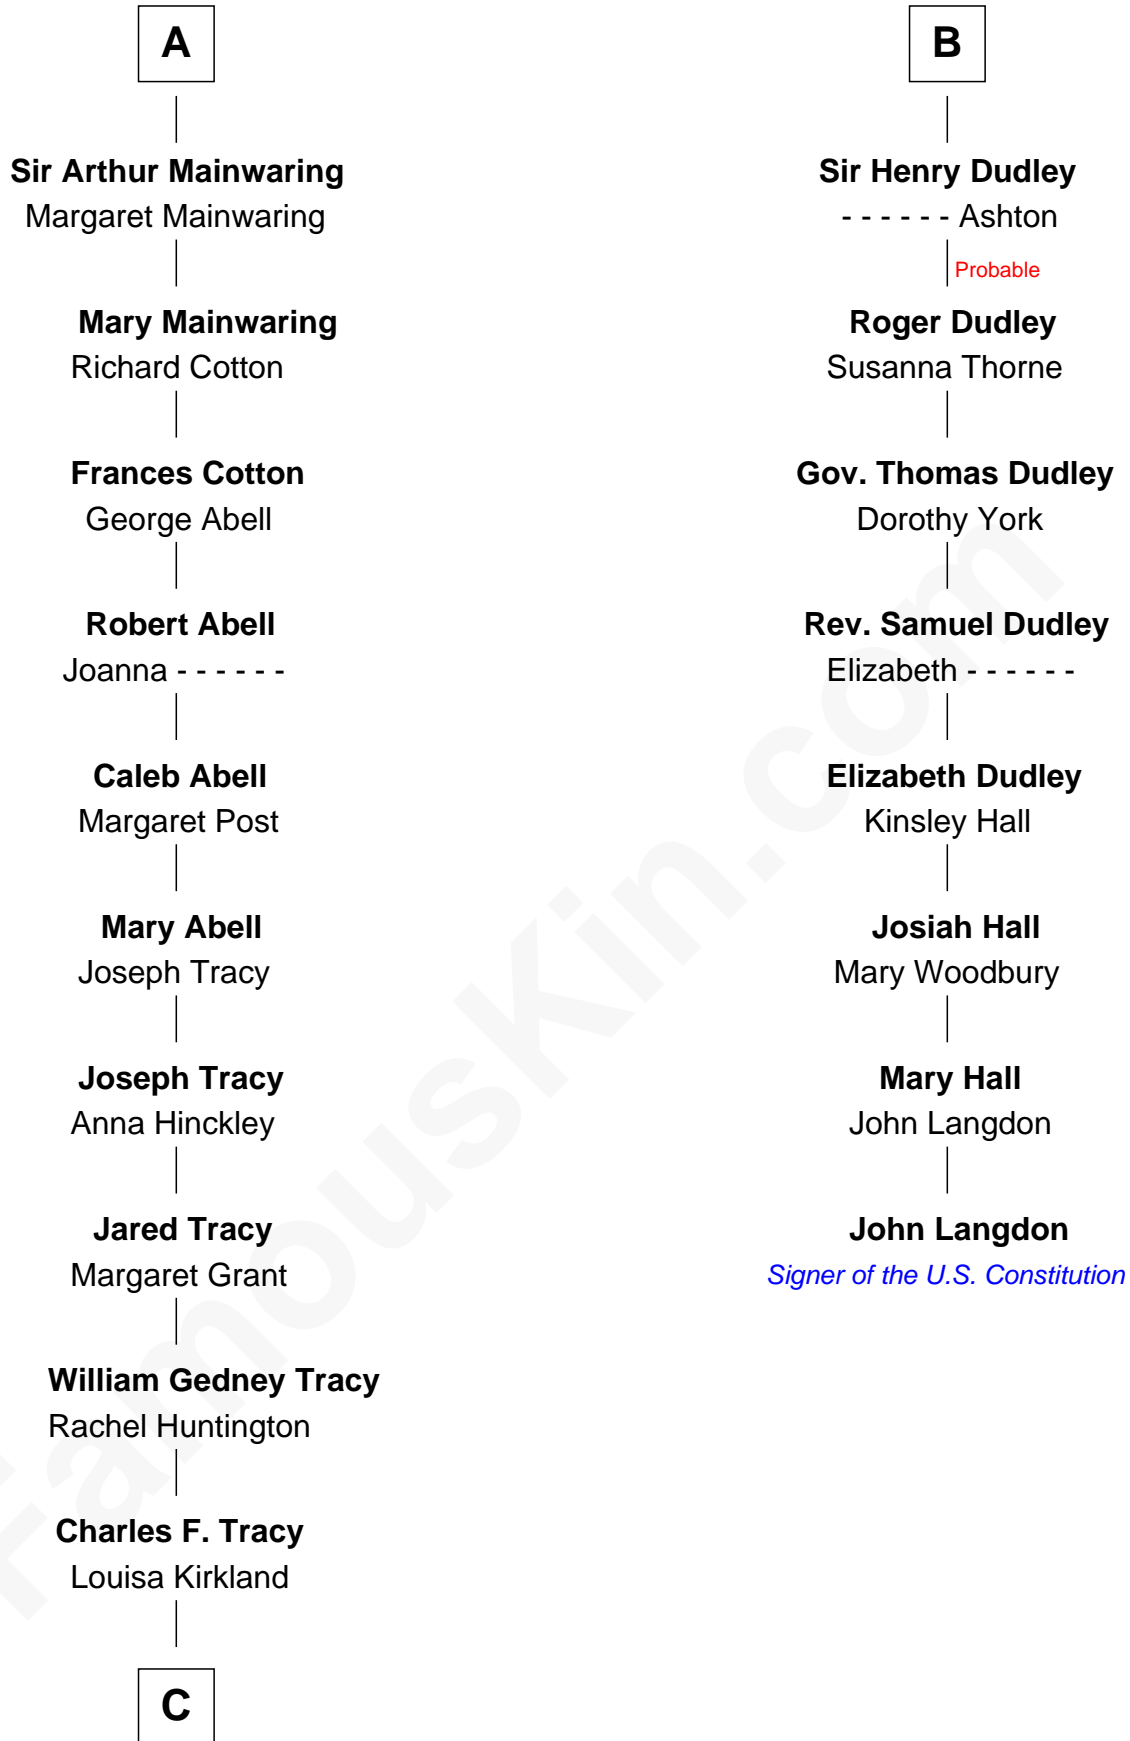

# FamousKin.com Relationship Chart of

**J.P. Morgan, Jr.**

*American Banker and Philanthropist*

**14th cousin 4 times removed of**

**John Langdon**

*Signer of the U.S. Constitution*

**Sir William de Ros**  
Margery de Badlesmere

**C**

—  
**Frances Louisa Tracy**

John Pierpont Morgan

—  
**J.P. Morgan, Jr.**

*American Banker and Philanthropist*

FamousKin.com