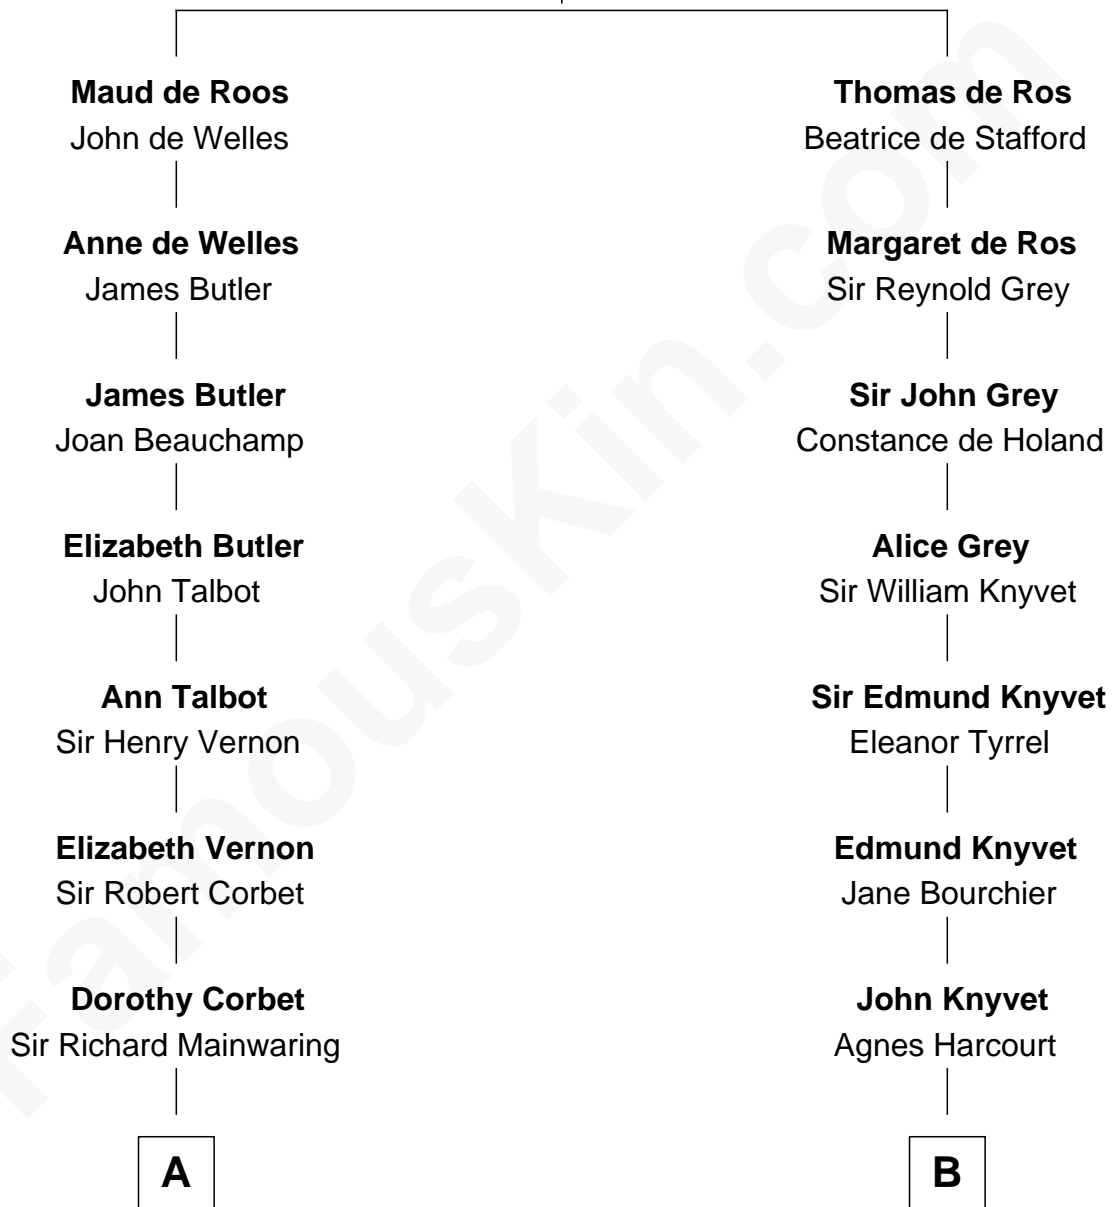

# FamousKin.com Relationship Chart of

**J.P. Morgan, Jr.**

*American Banker and Philanthropist*

18th cousin of

**Louis Auchincloss**

*Author*

**Sir William de Ros**  
Margery de Badlesmere

**C**

Frances Louisa Tracy

John Pierpont Morgan

**J.P. Morgan, Jr.**

*American Banker and Philanthropist*

**D**

**Joseph Howland Auchincloss**

Priscilla Dixon Stanton

**Louis Auchincloss**