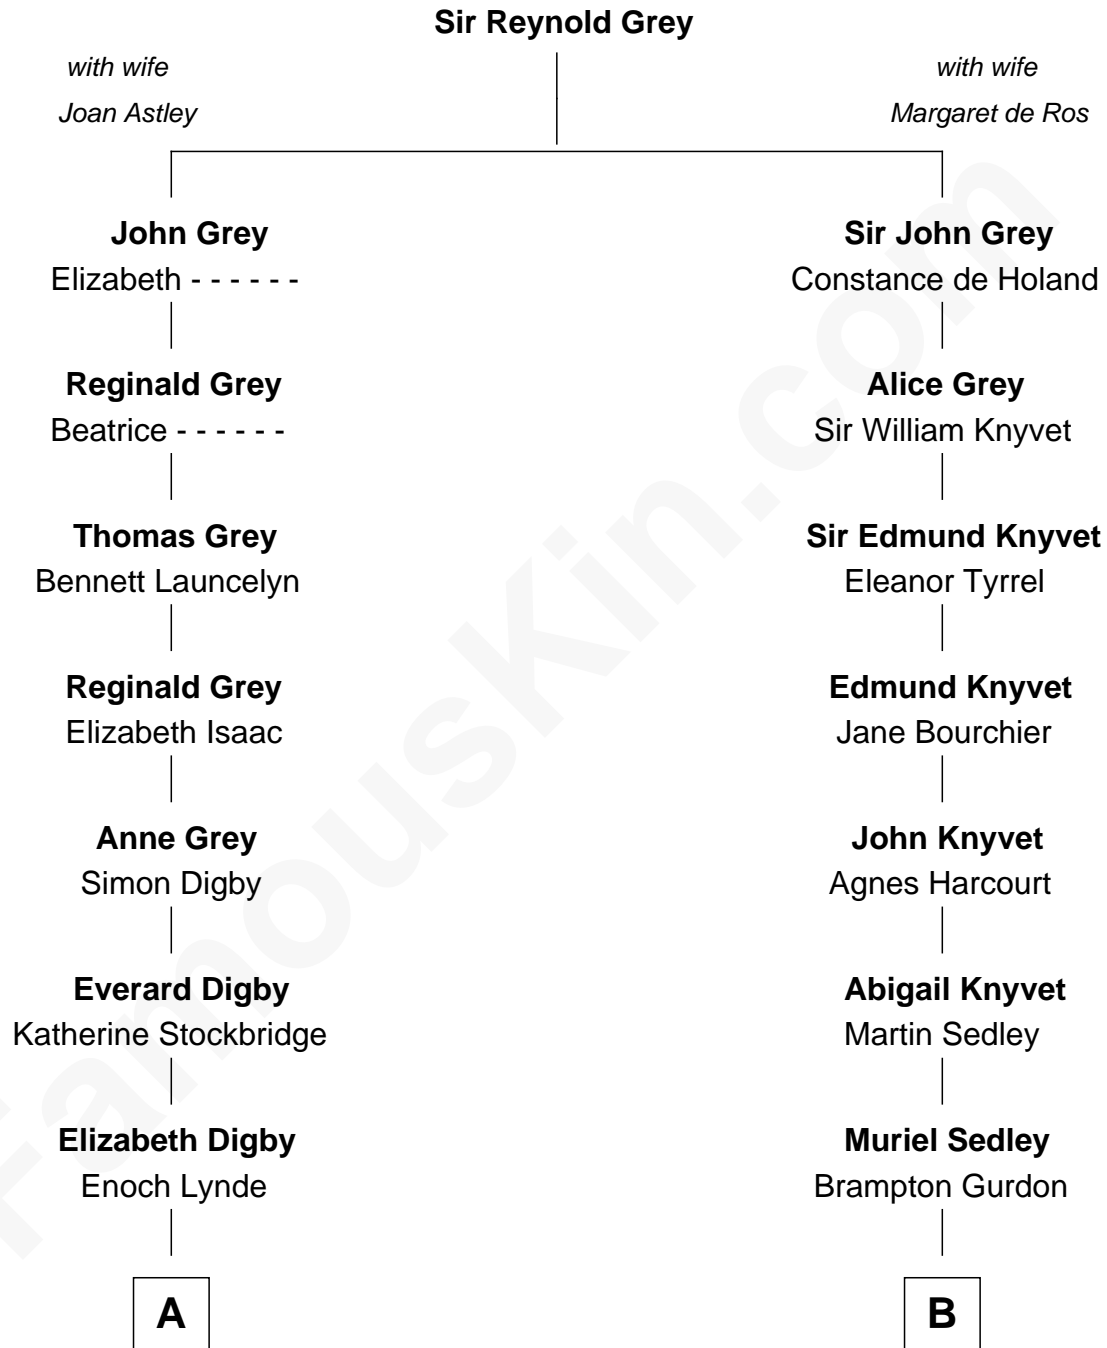

FamousKin.com Relationship Chart of

J.P. Morgan, Jr.

American Banker and Philanthropist

15th cousin 1 time removed of

Louis Auchincloss

Author

A

Simon Lynde
Hannah Newgate

Nathaniel Lynde
Susannah Willoughby

Elizabeth Lynde
Richard Lord

Lynde Lord
Lois Sheldon

Lynde Lord
Mary Lyman

Mary Sheldon Lord
John Pierpont

Juliet Pierpont
Junius Spencer Morgan

John Pierpont Morgan
Frances Louisa Tracy