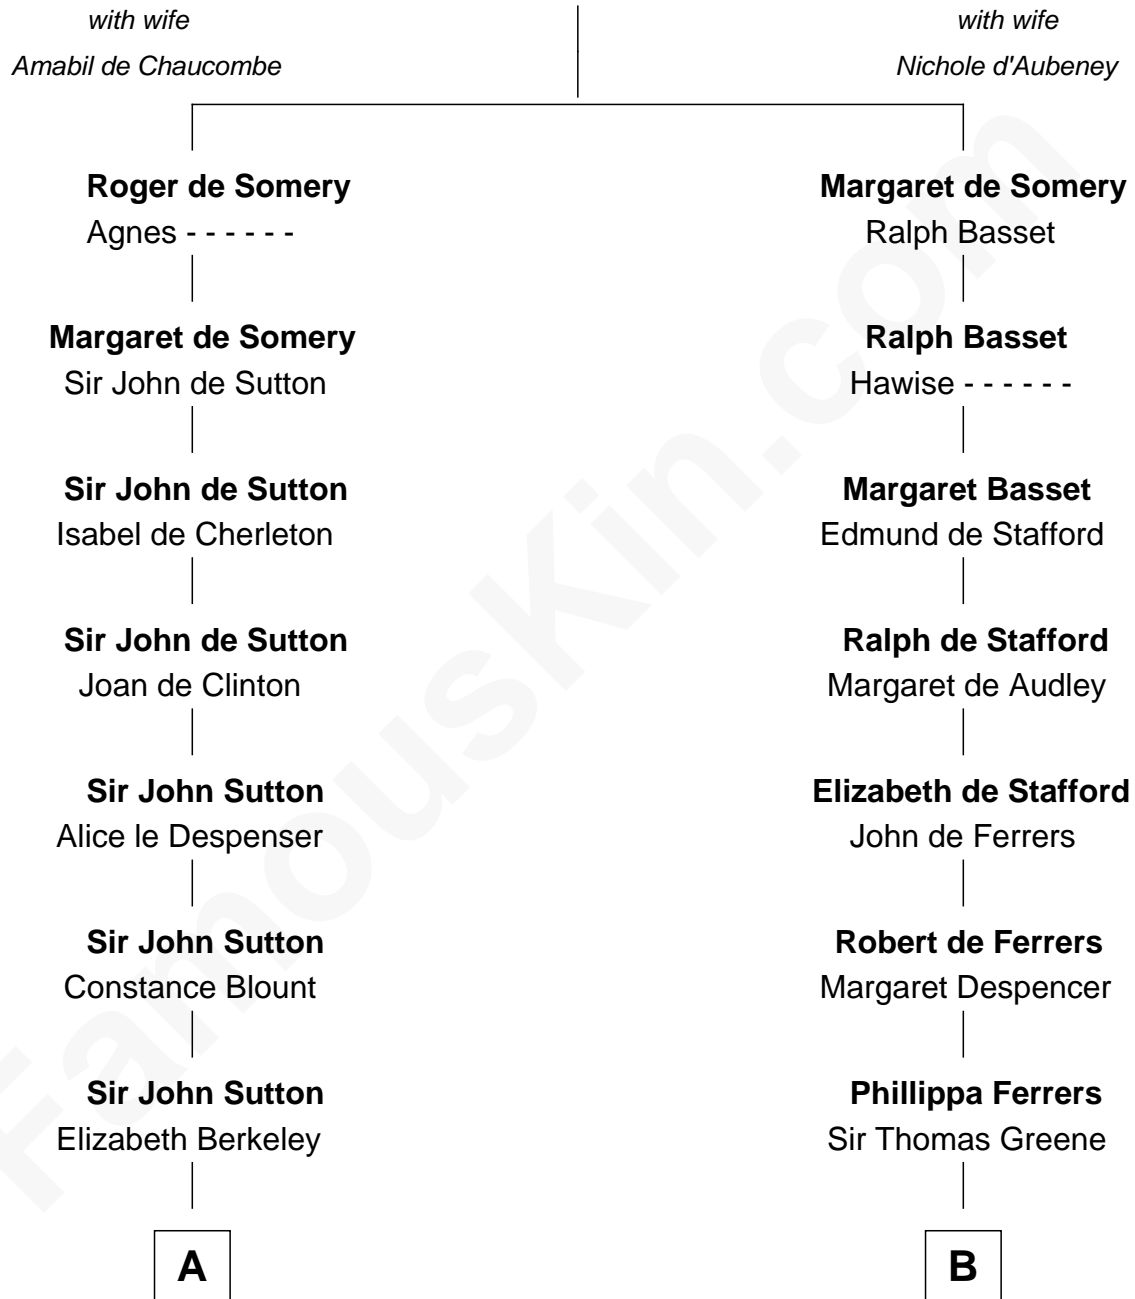

# FamousKin.com Relationship Chart of

**J.P. Morgan, Jr.**

*American Banker and Philanthropist*

20th cousin 1 time removed of

**Hetty Green**

*"The Witch of Wall Street"*

## Sir Roger de Somery

**C**

**William Gedney Tracy**

Rachel Huntington

**Charles F. Tracy**

Louisa Kirkland

**Frances Louisa Tracy**

John Pierpont Morgan