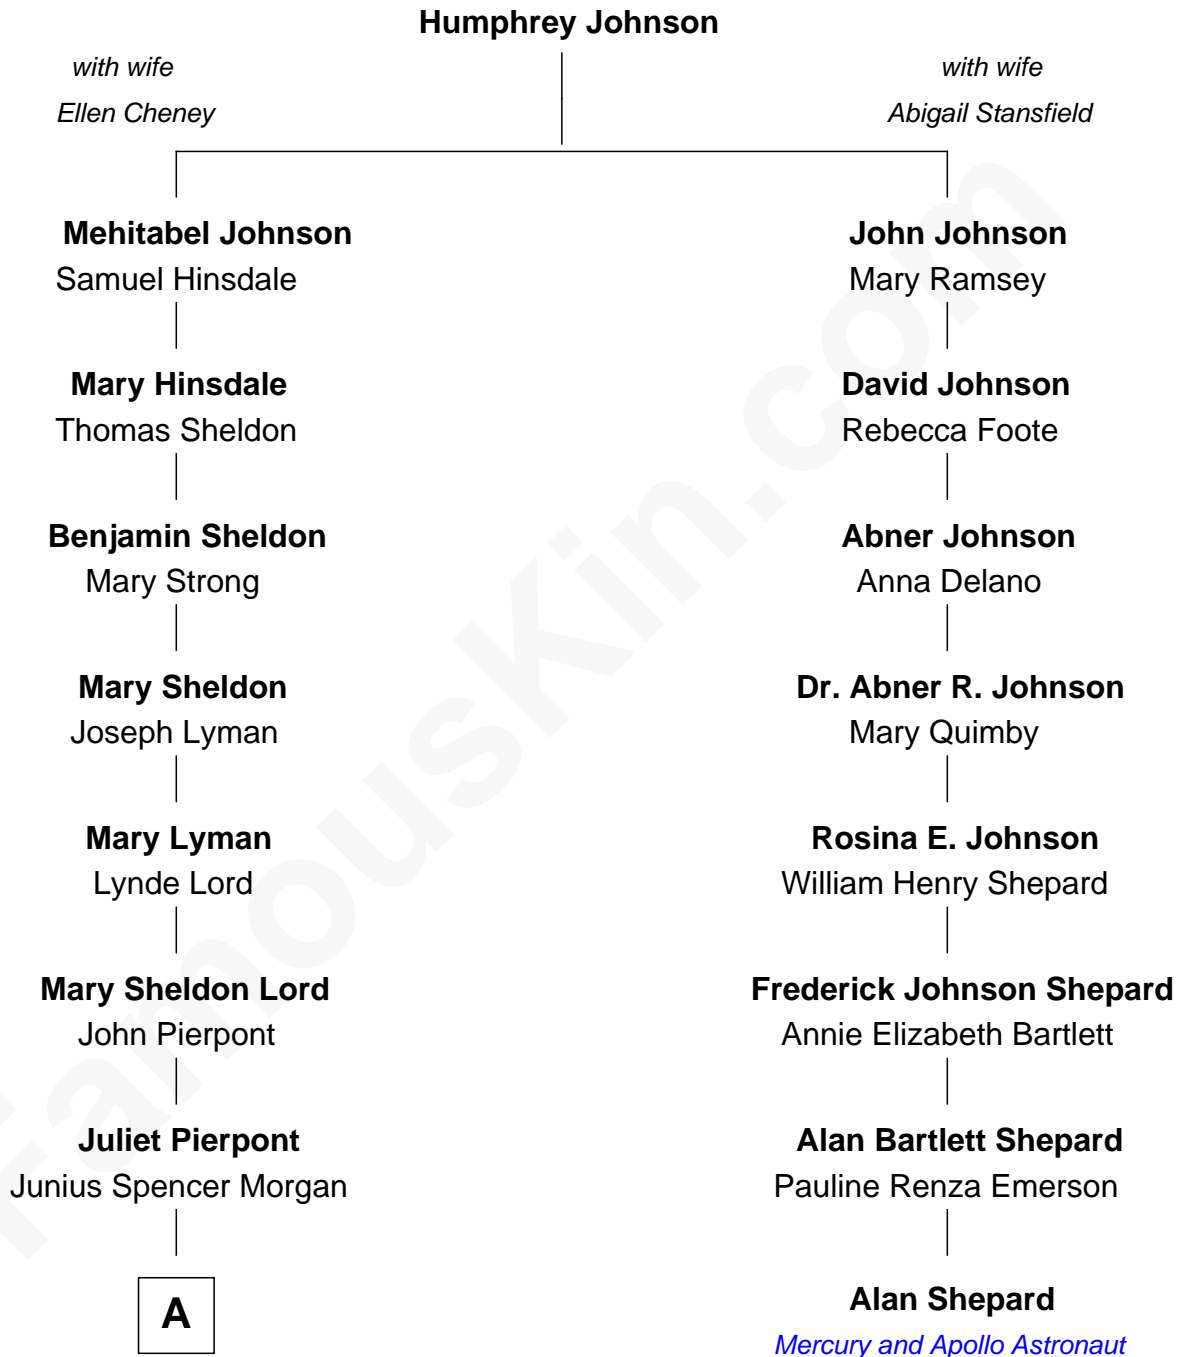

# FamousKin.com Relationship Chart of

**J.P. Morgan, Jr.**

*American Banker and Philanthropist*

7th cousin 1 time removed of

**Alan Shepard**

*Mercury and Apollo Astronaut*

**A**

—  
**John Pierpont Morgan**

Frances Louisa Tracy

—  
**J.P. Morgan, Jr.**

*American Banker and Philanthropist*

FamousKin.com