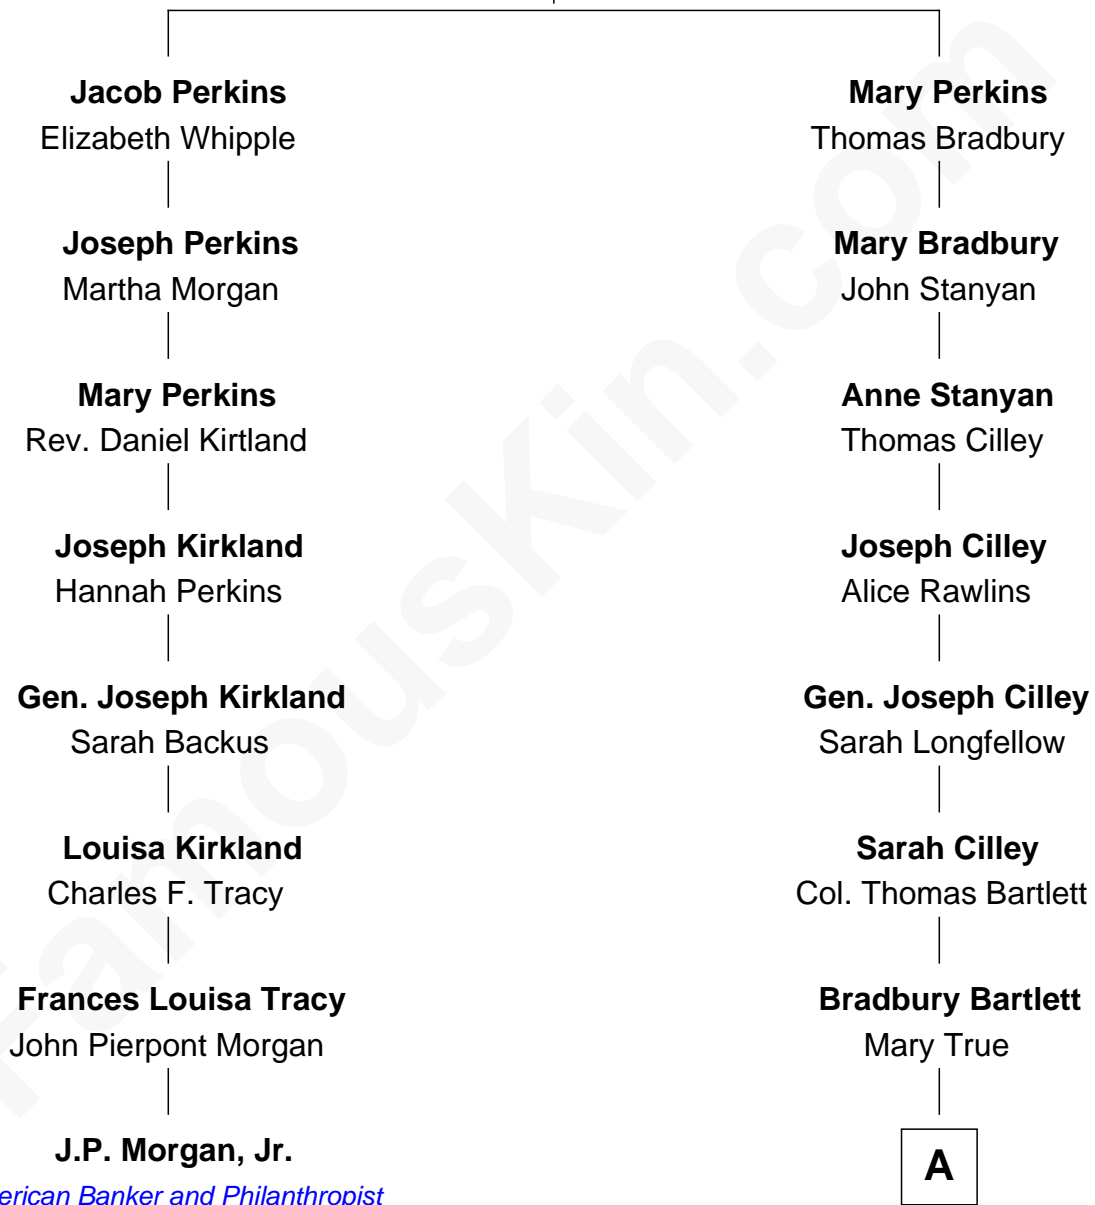

FamousKin.com Relationship Chart of

J.P. Morgan, Jr.

American Banker and Philanthropist

7th cousin 3 times removed of

Alan Shepard

Mercury and Apollo Astronaut

John Perkins

Judith Gater

A

—
Thomas Bradbury Bartlett
Victoria Elizabeth Williams Cilley

—
Annie Elizabeth Bartlett
Frederick Johnson Shepard

—
Alan Bartlett Shepard
Pauline Renza Emerson

—
Alan Shepard
Mercury and Apollo Astronaut