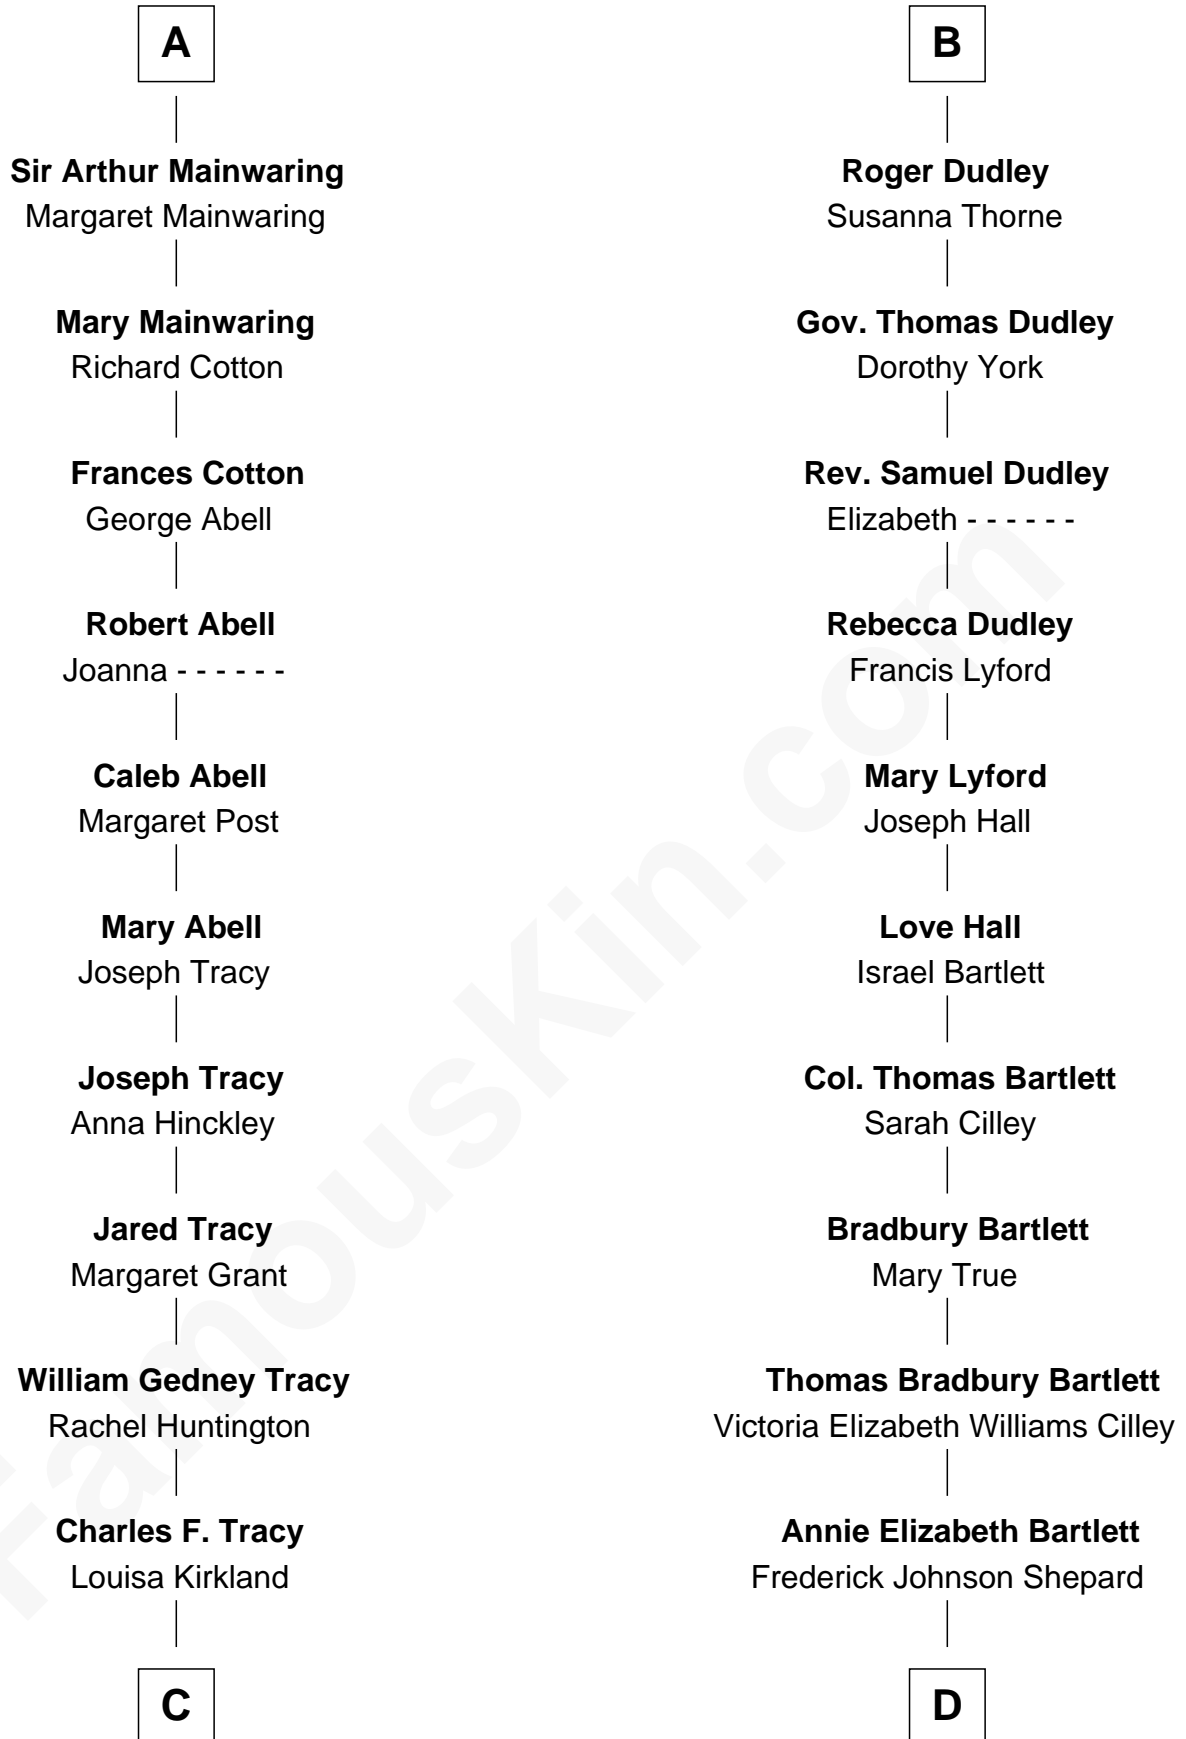

# FamousKin.com Relationship Chart of

**J.P. Morgan, Jr.**

*American Banker and Philanthropist*

18th cousin of

**Alan Shepard**

*Mercury and Apollo Astronaut*

**Richard Fitzalan**  
Eleanor Plantagenet

**C**

*Mercury and Apollo Astronaut*

FamousKin.com