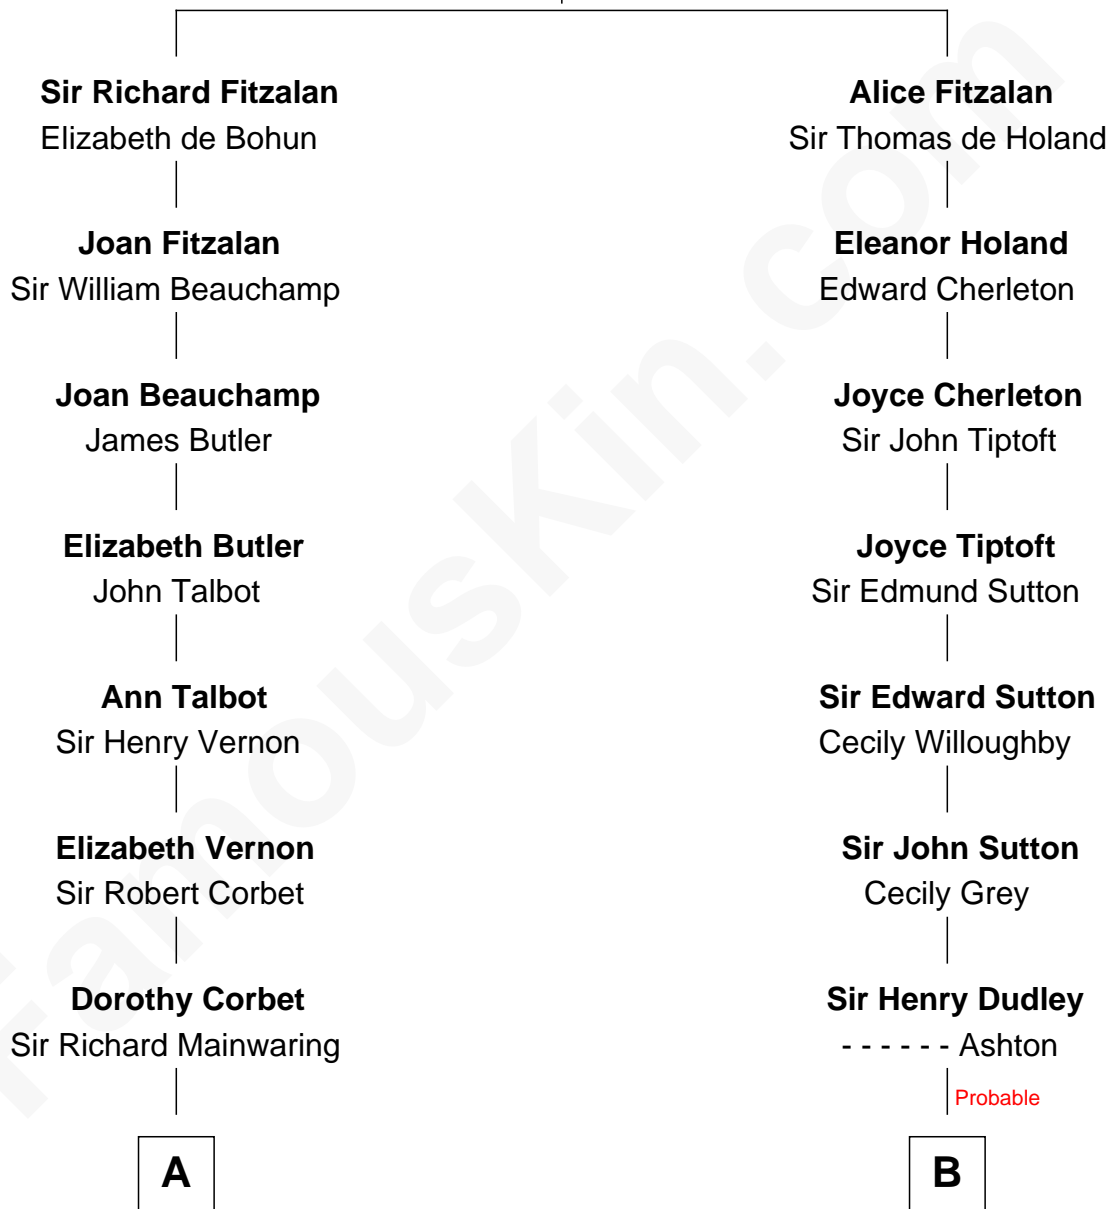

# FamousKin.com Relationship Chart of

**J.P. Morgan, Jr.**

*American Banker and Philanthropist*

18th cousin of

**Alan Shepard**

*Mercury and Apollo Astronaut*

**Richard Fitzalan**  
Eleanor Plantagenet

**C**

Frances Louisa Tracy

John Pierpont Morgan

**J.P. Morgan, Jr.**

*American Banker and Philanthropist*

**D**

Alan Bartlett Shepard

Pauline Renza Emerson

**Alan Shepard**

*Mercury and Apollo Astronaut*

FamousKin.com