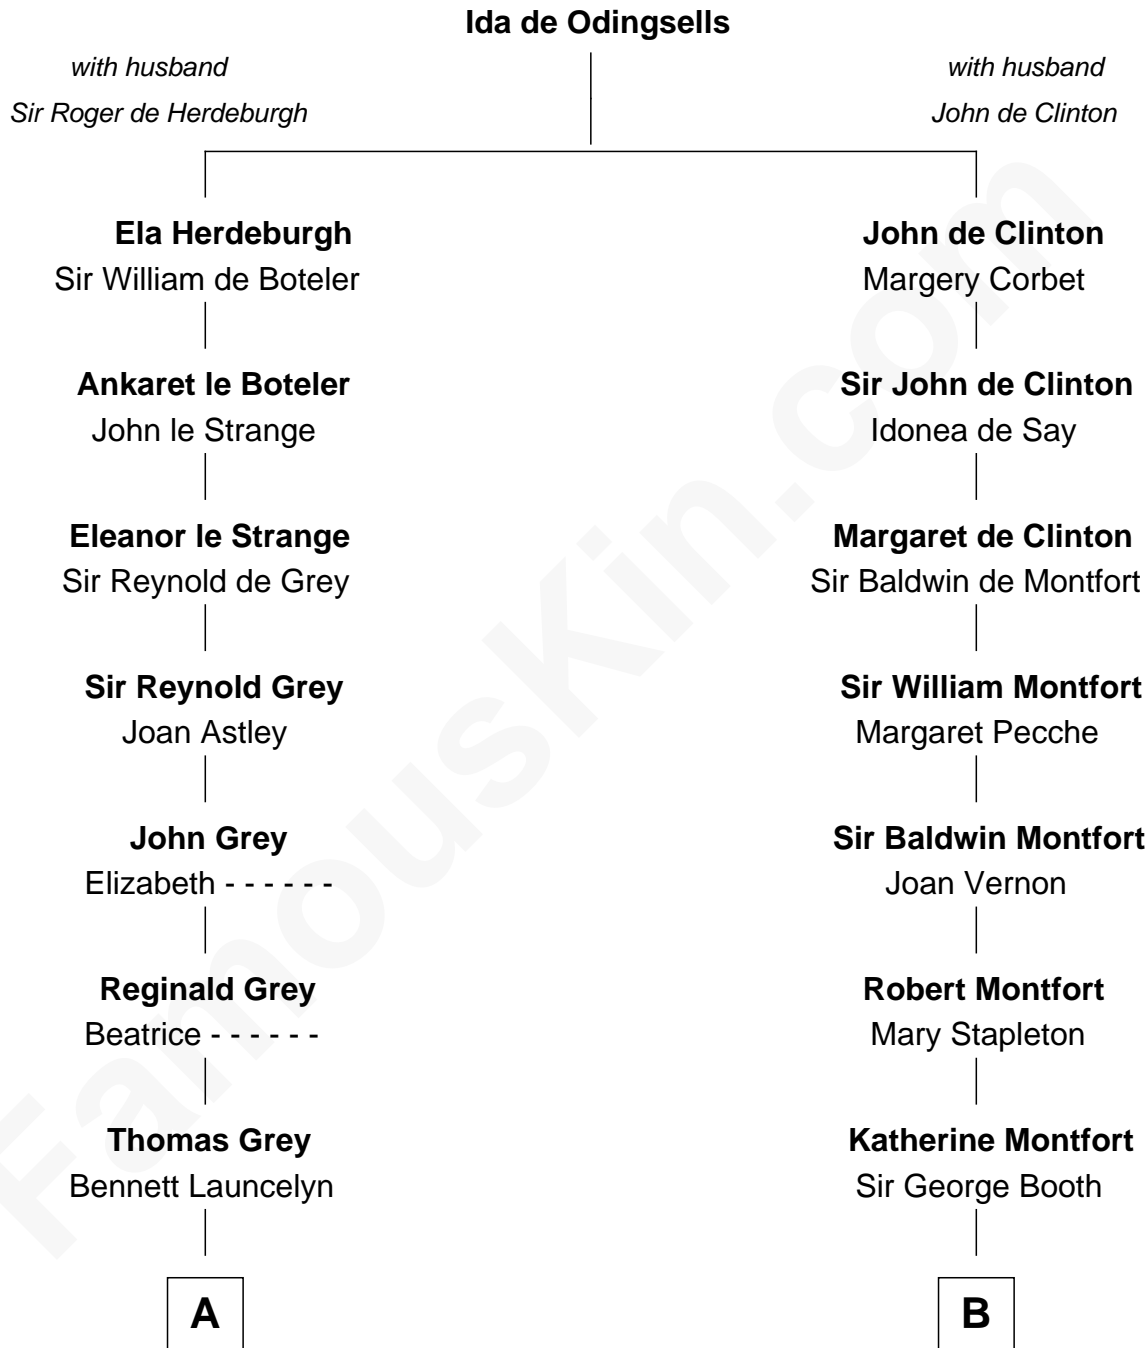

# FamousKin.com Relationship Chart of

**J.P. Morgan, Jr.**

*American Banker and Philanthropist*

**19th cousin 2 times removed of**

**Christian Herter**

*59th Governor of Massachusetts*

**C**

**Juliet Pierpont**  
Junius Spencer Morgan

**John Pierpont Morgan**  
Frances Louisa Tracy

**J.P. Morgan, Jr.**  
*American Banker and Philanthropist*

**D**

**Sarah Fiske**  
Erastus Miles

**Archibald Miles**  
Mary Treese

**Mary Miles**  
Christian Herter