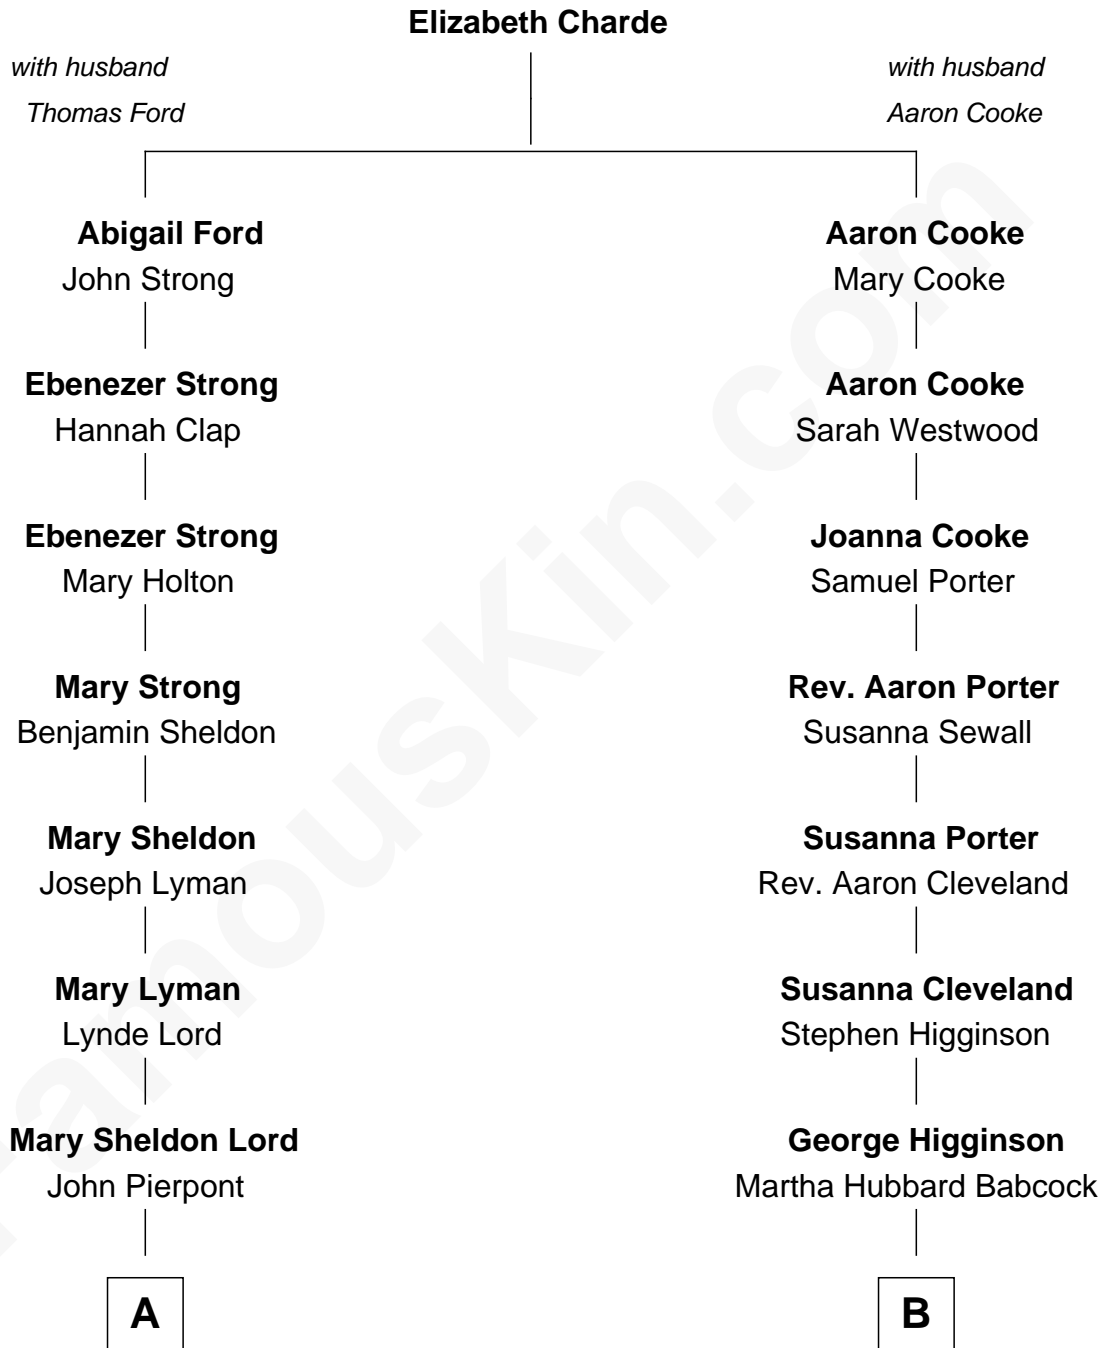

FamousKin.com Relationship Chart of

J.P. Morgan, Jr.

American Banker and Philanthropist

8th cousin 1 time removed of

Henry Lee Higginson

Founder of the Boston Symphony Orchestra

A

Juliet Pierpont
Junius Spencer Morgan

John Pierpont Morgan
Frances Louisa Tracy

J.P. Morgan, Jr.
American Banker and Philanthropist

B

George Higginson
Mary Cabot Lee

Henry Lee Higginson
Founder, Boston Symphony Orchestra

FamousKin.com