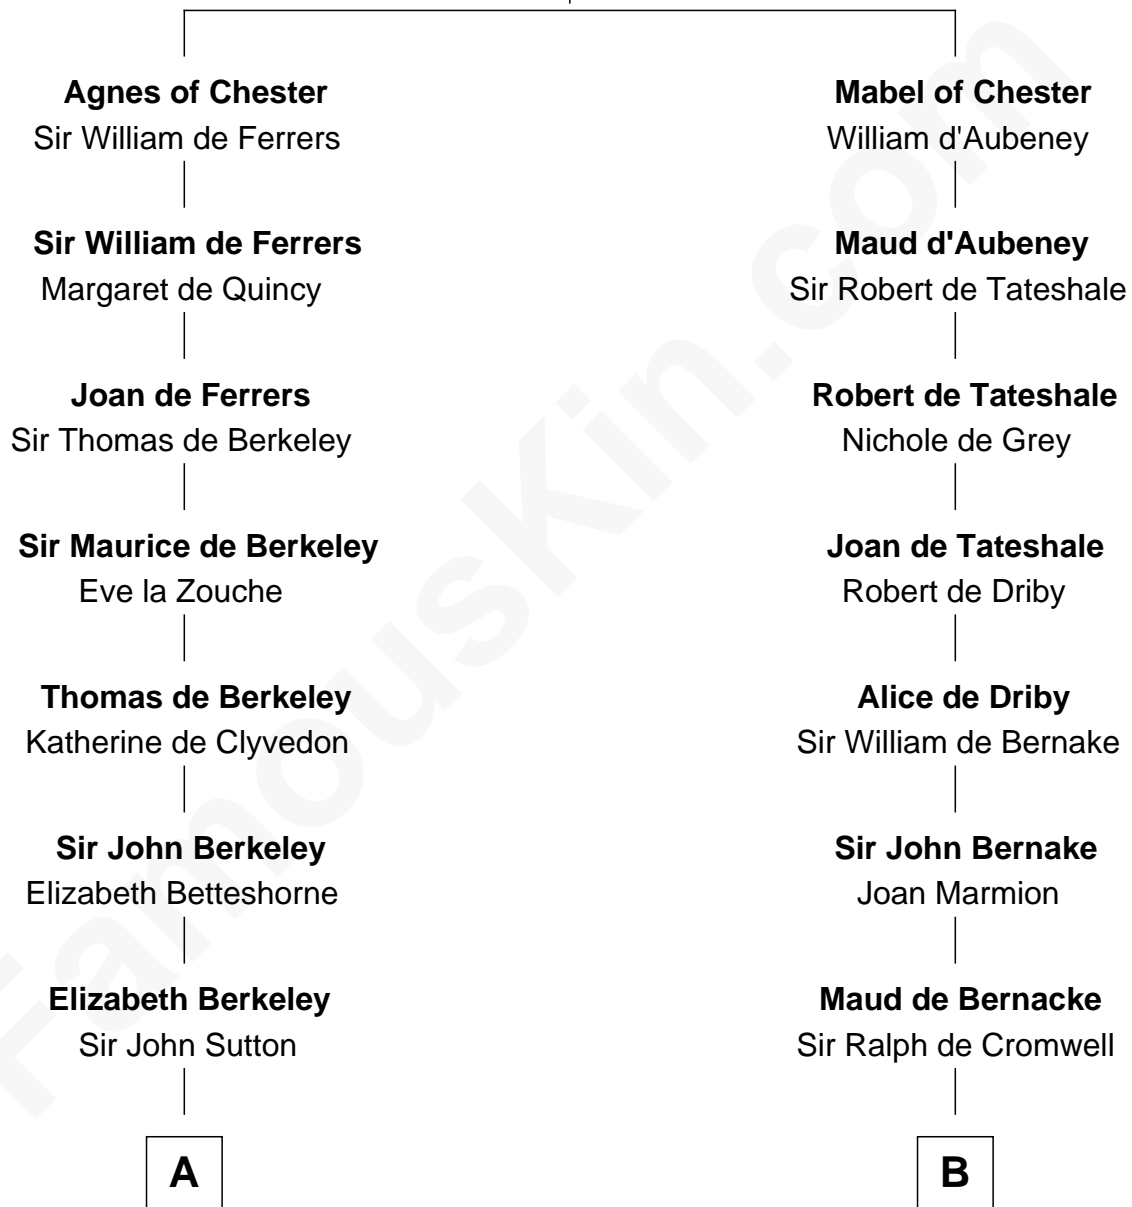

# FamousKin.com Relationship Chart of

**J.P. Morgan, Jr.**

*American Banker and Philanthropist*

20th cousin of

**John Quincy Adams**

*6th U.S. President*

**Hugh de Kevelioc**  
Bertrade de Montfort

**C**

**William Gedney Tracy**

Rachel Huntington

**Charles F. Tracy**

Louisa Kirkland

**Frances Louisa Tracy**

John Pierpont Morgan

**J.P. Morgan, Jr.**

*American Banker and Philanthropist*

*6th U.S. President*

FamousKin.com