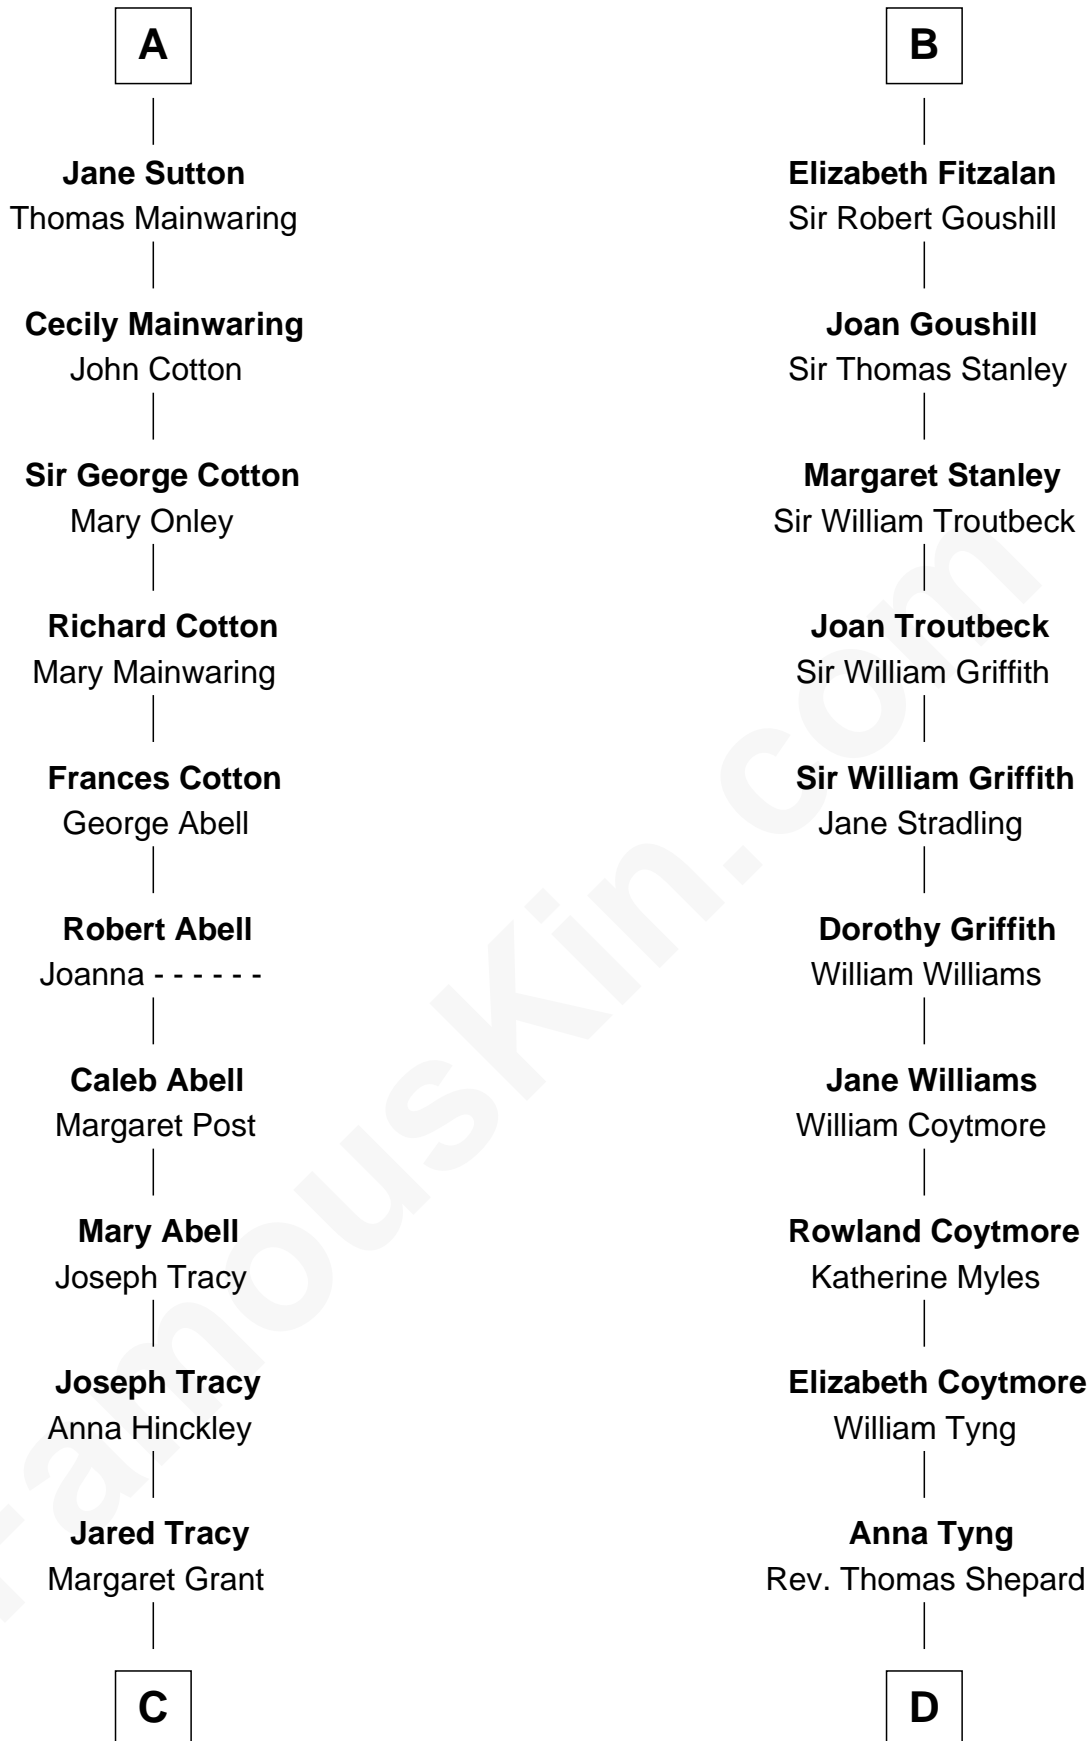

# FamousKin.com Relationship Chart of

**J.P. Morgan, Jr.**

*American Banker and Philanthropist*

20th cousin 1 time removed of

**John Quincy Adams**

*6th U.S. President*

**Saher de Quincy**  
Margaret de Beaumont

**C**

**William Gedney Tracy**

Rachel Huntington

**Charles F. Tracy**

Louisa Kirkland

**Frances Louisa Tracy**

John Pierpont Morgan

**J.P. Morgan, Jr.**

*American Banker and Philanthropist*

**D**

**Anna Shepard**

Daniel Quincy

**Col John Quincy**

Elizabeth Norton

**Elizabeth Quincy**

Rev. William Smith