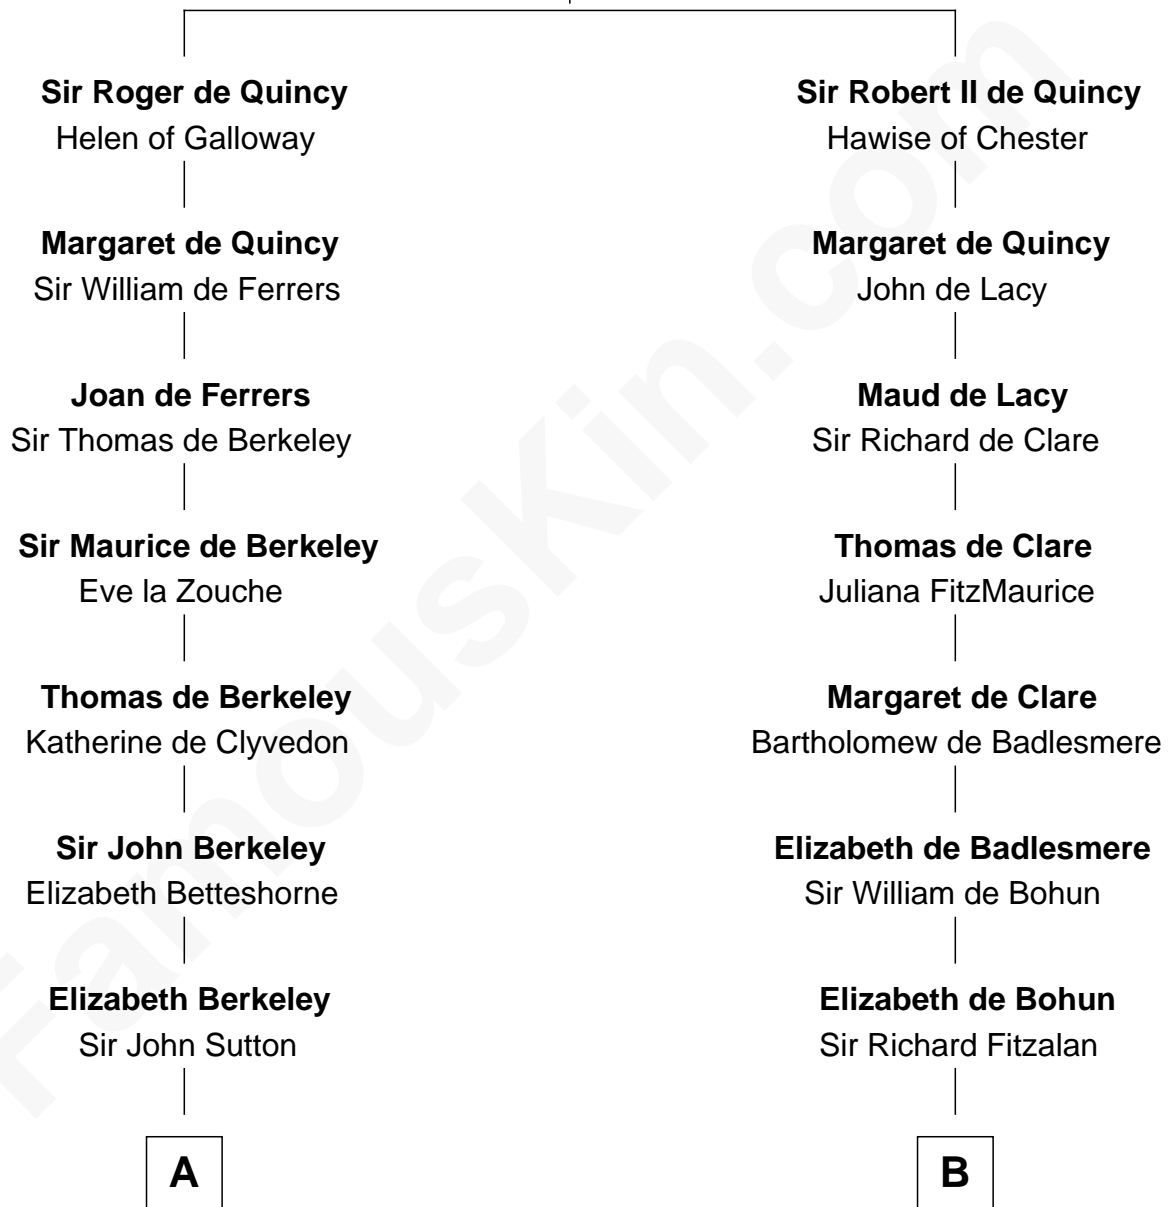

# FamousKin.com Relationship Chart of

**J.P. Morgan, Jr.**

*American Banker and Philanthropist*

20th cousin 1 time removed of

**John Quincy Adams**

*6th U.S. President*

**Saher de Quincy**  
Margaret de Beaumont

**C**

**William Gedney Tracy**

Rachel Huntington

**Charles F. Tracy**

Louisa Kirkland

**Frances Louisa Tracy**

John Pierpont Morgan

**J.P. Morgan, Jr.**