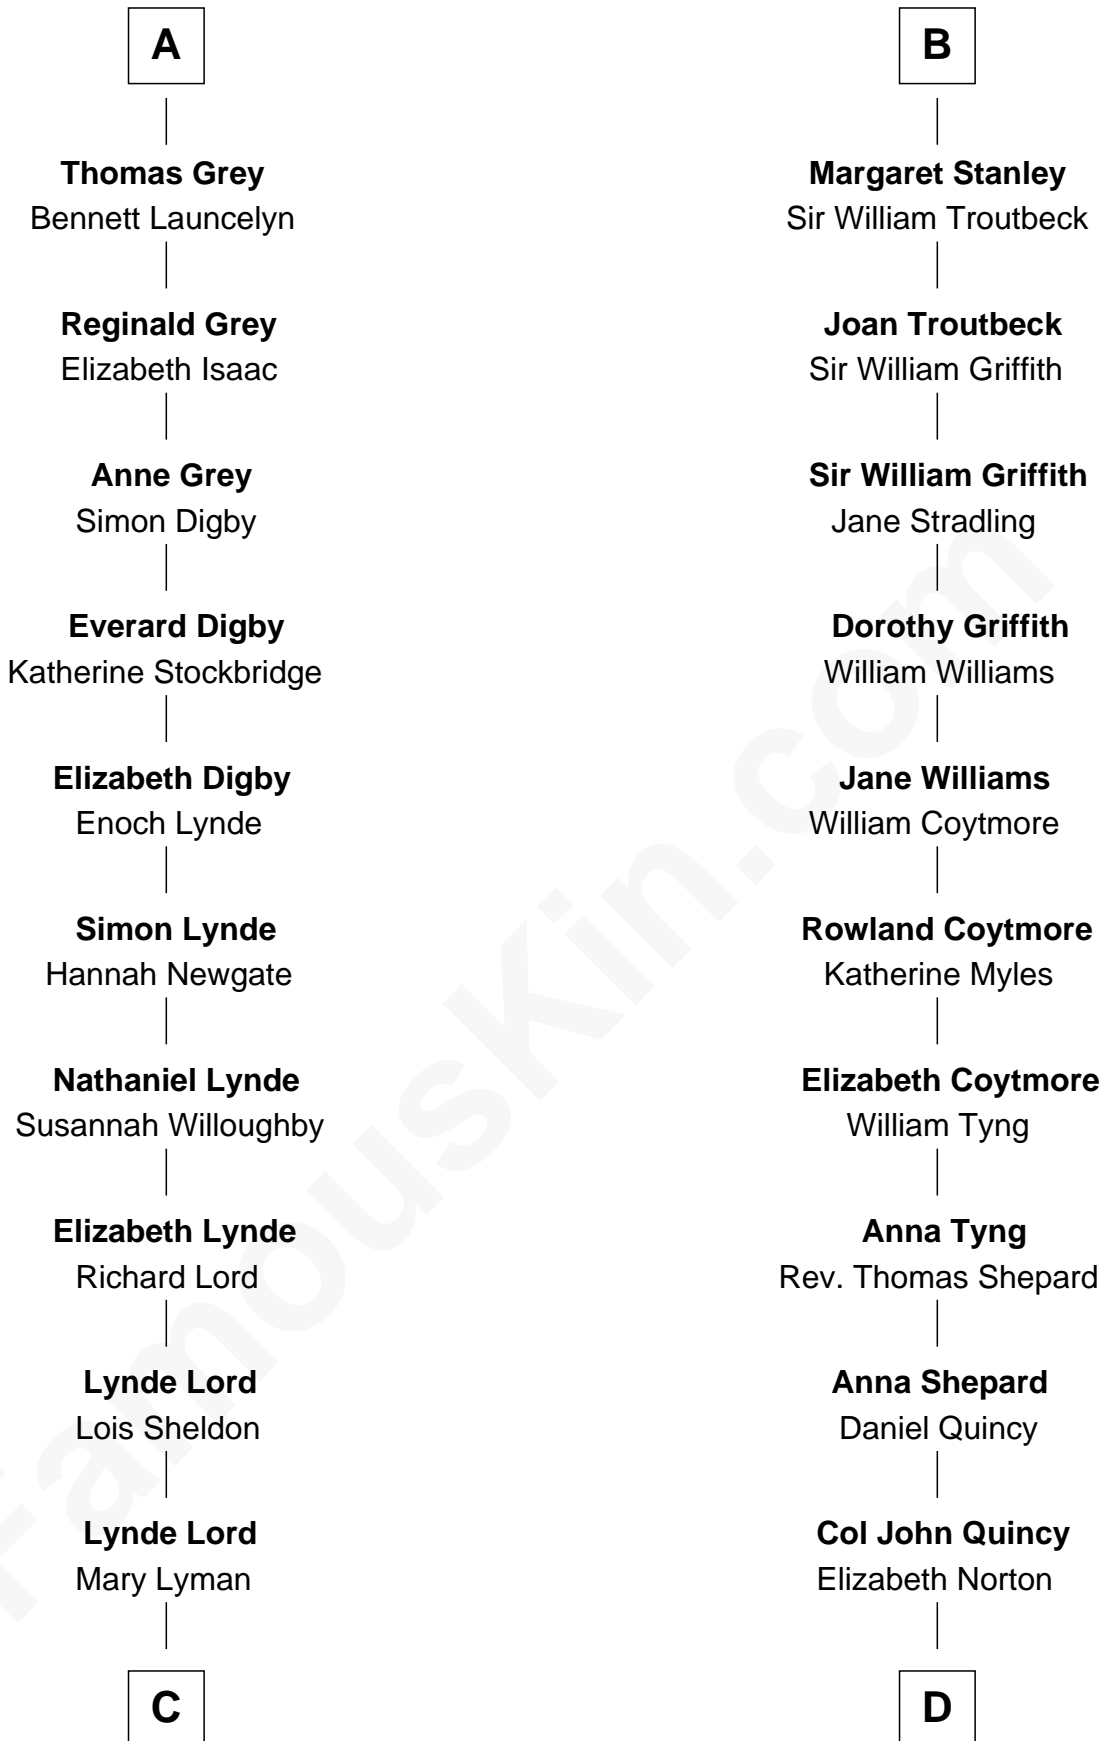

FamousKin.com Relationship Chart of

J.P. Morgan, Jr.

American Banker and Philanthropist

18th cousin 2 times removed of

Abigail (Smith) Adams

First Lady of President John Adams

Sir Humphrey de Bohun

Maud of Eu

C

Mary Sheldon Lord

John Pierpont

Juliet Pierpont

Junius Spencer Morgan

John Pierpont Morgan

Frances Louisa Tracy

J.P. Morgan, Jr.