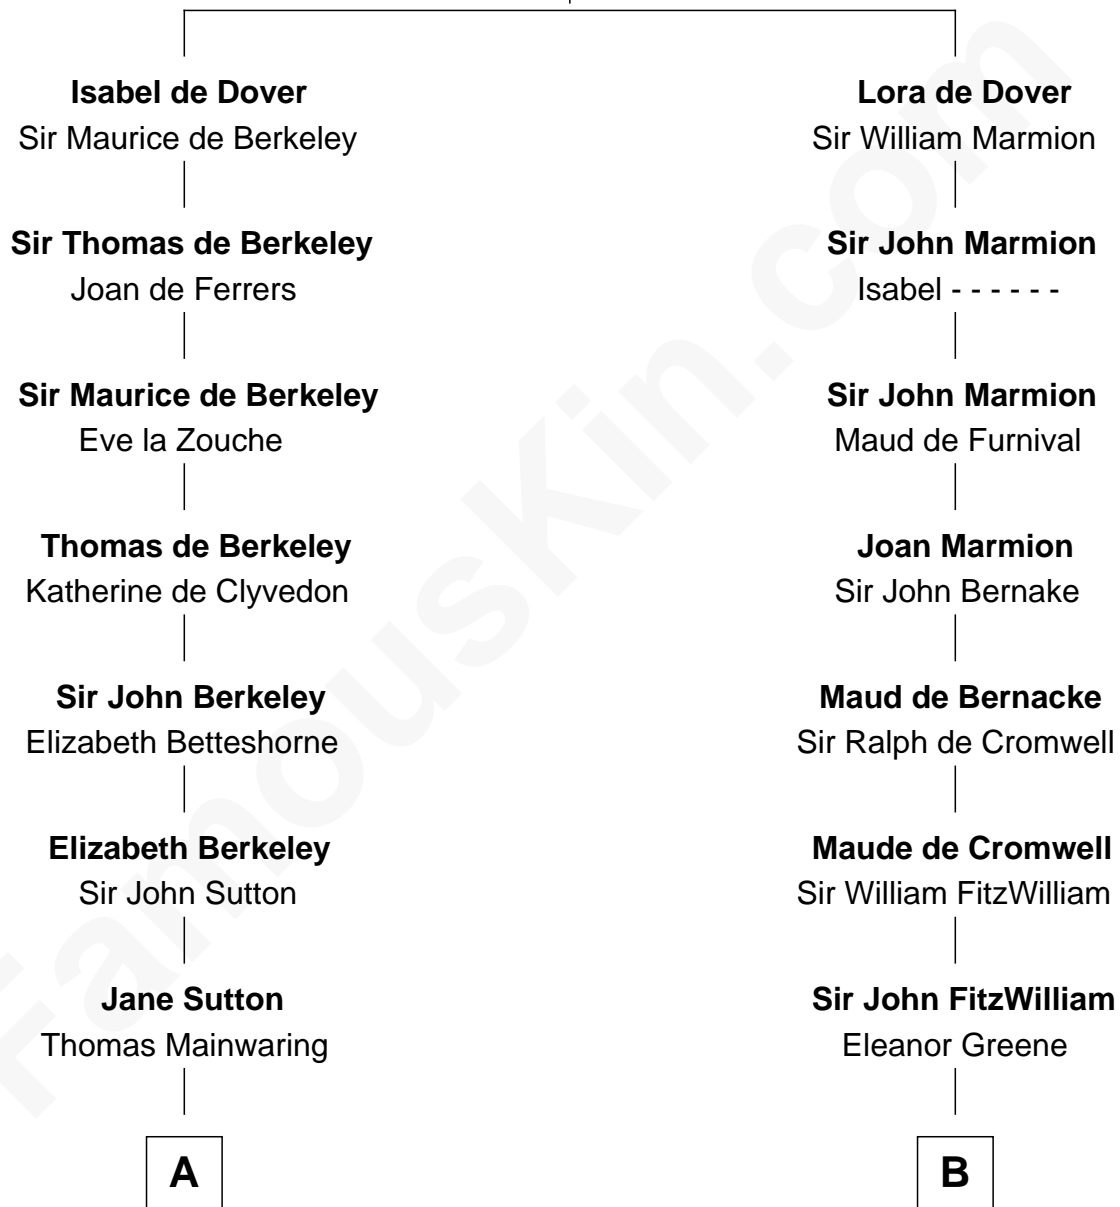

# FamousKin.com Relationship Chart of

**J.P. Morgan, Jr.**

*American Banker and Philanthropist*

**17th cousin 2 times removed of**

**Abigail (Smith) Adams**

*First Lady of President John Adams*

**Sir Richard FitzRoy**

Rose de Dover

**C**

Charles F. Tracy

Louisa Kirkland

Frances Louisa Tracy

John Pierpont Morgan

J.P. Morgan, Jr.

*American Banker and Philanthropist*