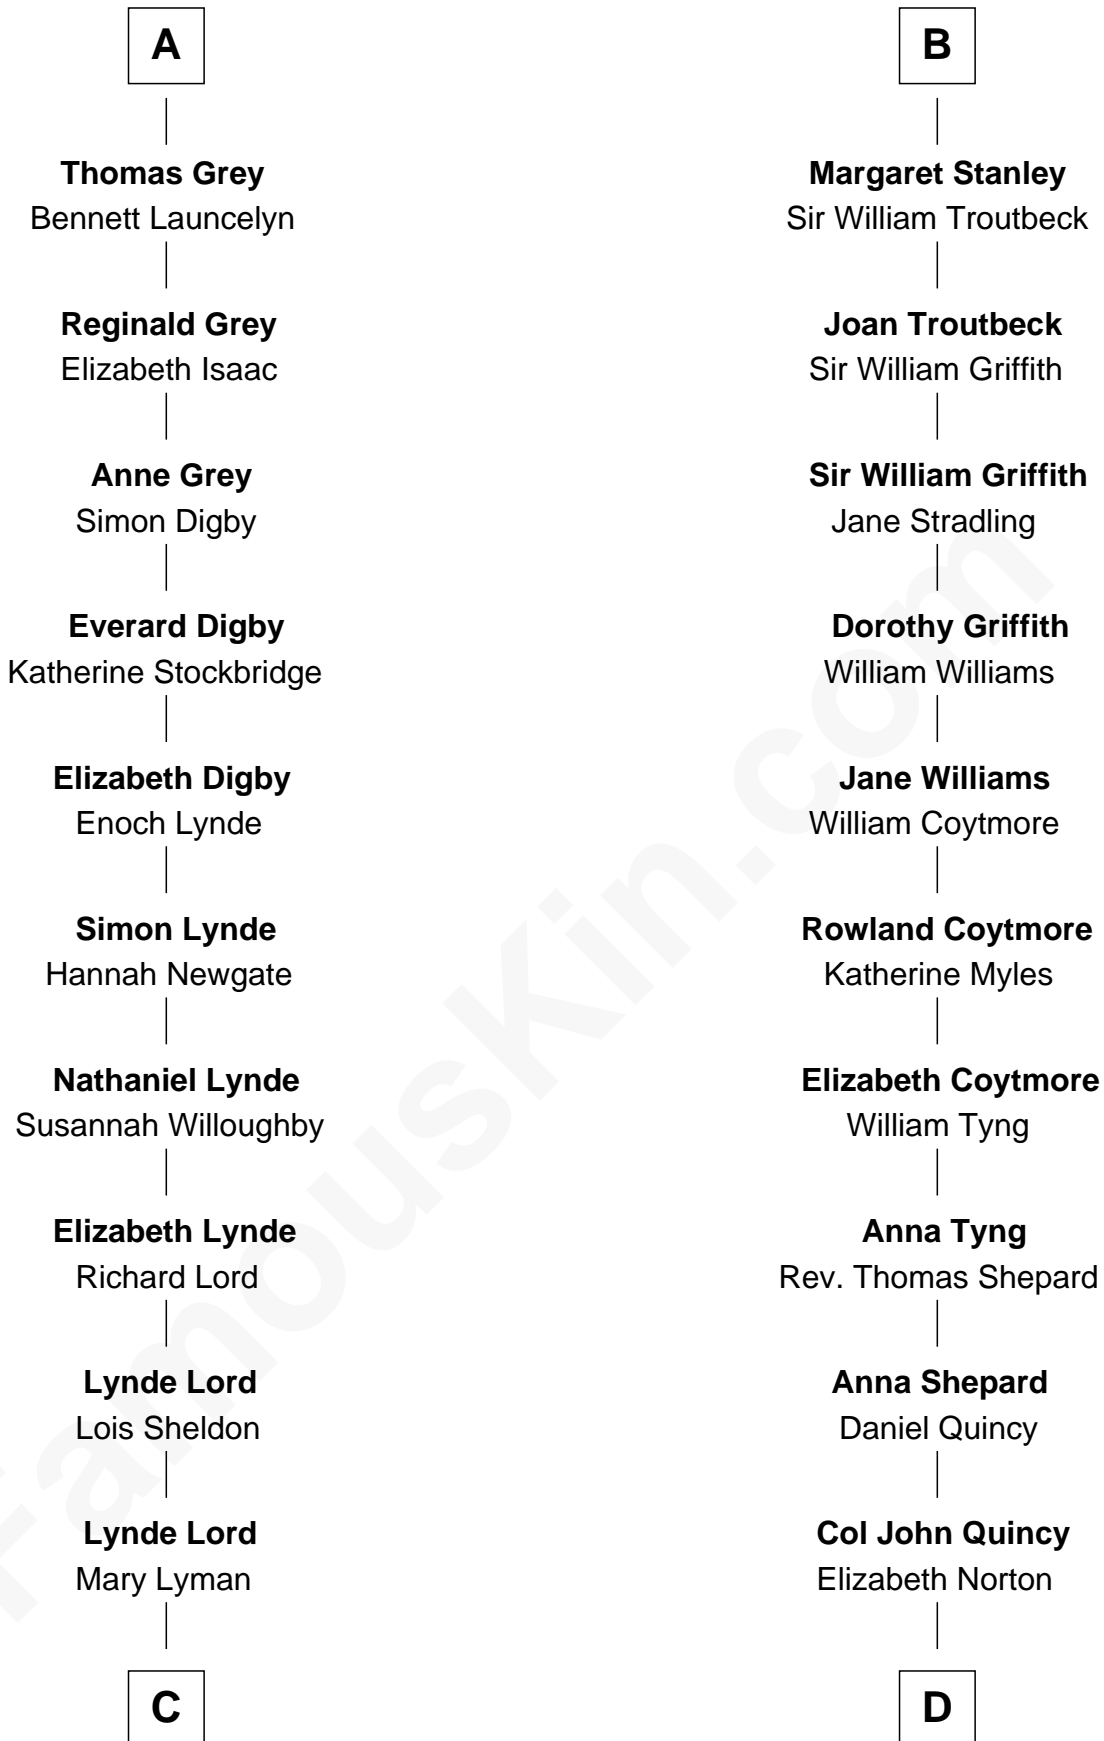

# FamousKin.com Relationship Chart of

**J.P. Morgan, Jr.**

*American Banker and Philanthropist*

**18th cousin 2 times removed of**

**Abigail (Smith) Adams**

*First Lady of President John Adams*

**C**

**Mary Sheldon Lord**

John Pierpont

**Juliet Pierpont**

Junius Spencer Morgan

**John Pierpont Morgan**

Frances Louisa Tracy

**J.P. Morgan, Jr.**

*American Banker and Philanthropist*

**D**