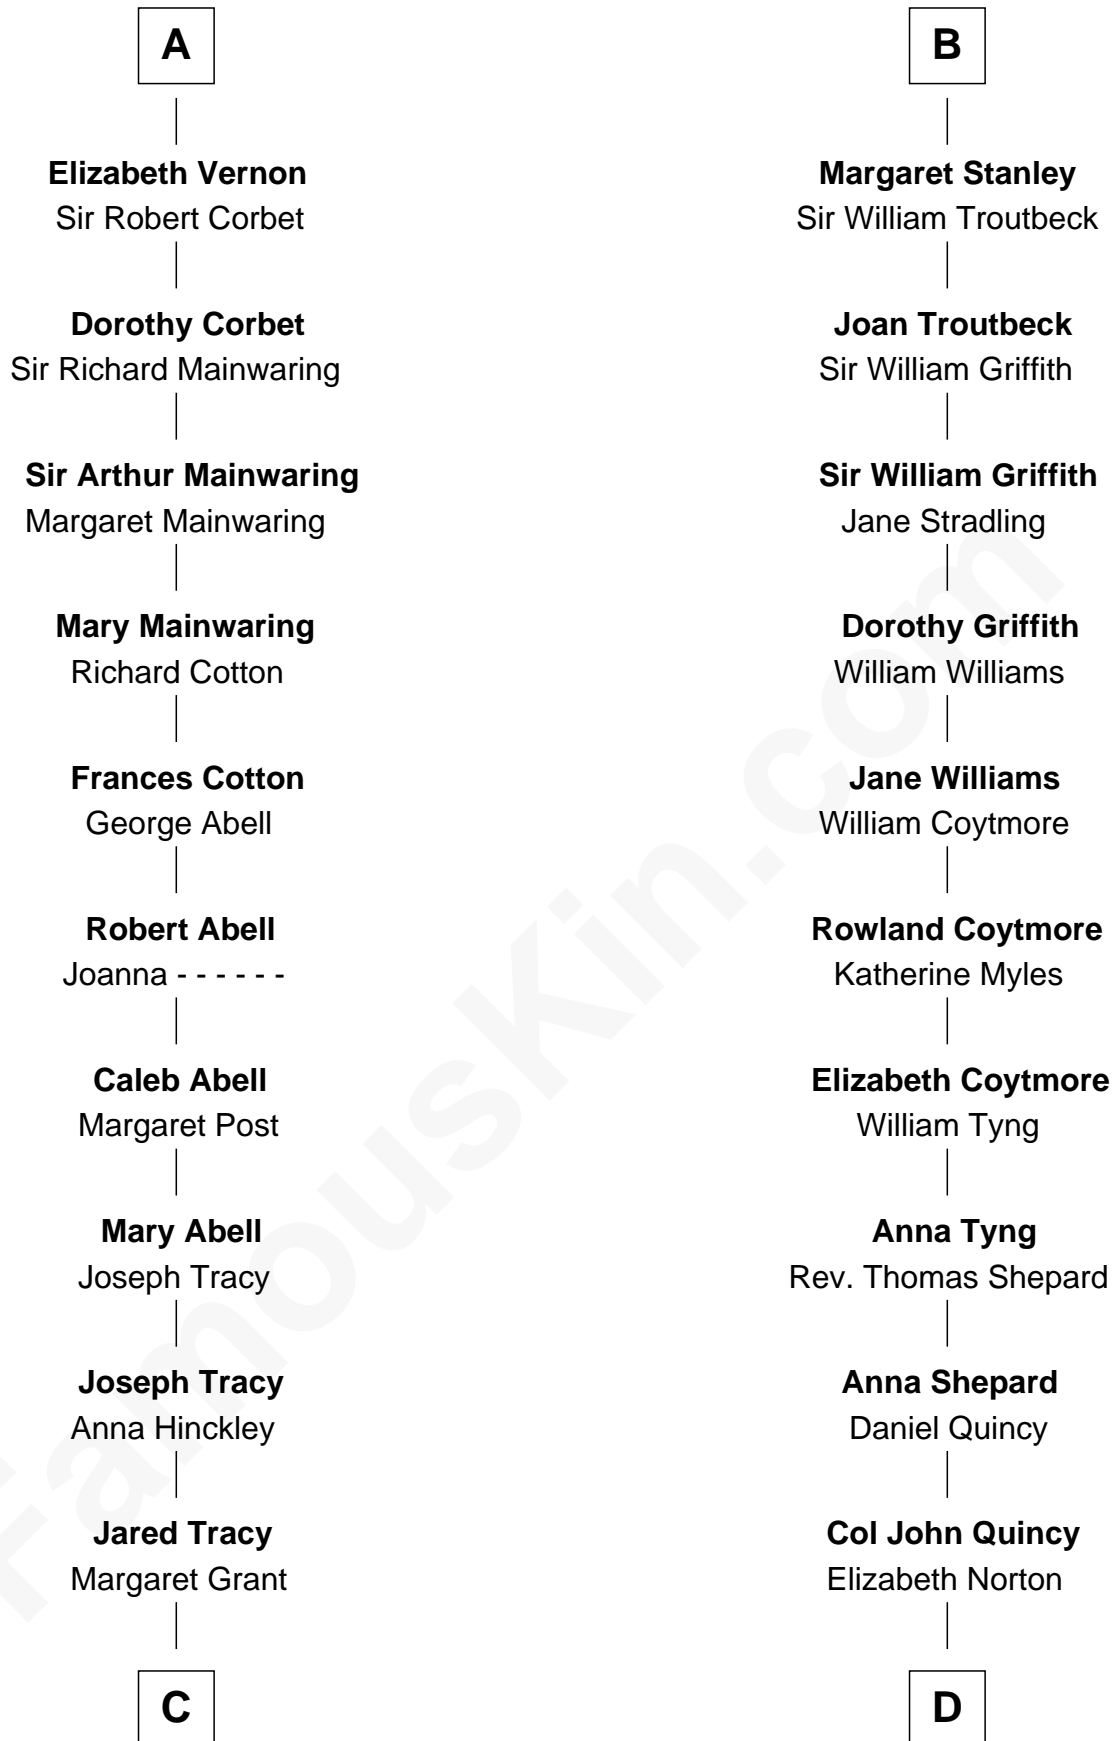

# FamousKin.com Relationship Chart of

**J.P. Morgan, Jr.**

*American Banker and Philanthropist*

**18th cousin 2 times removed of**

**Abigail (Smith) Adams**

*First Lady of President John Adams*

**Sir John FitzGeoffrey**

Isabel le Bigod

**C**

**William Gedney Tracy**

Rachel Huntington

**Charles F. Tracy**

Louisa Kirkland

**Frances Louisa Tracy**

John Pierpont Morgan