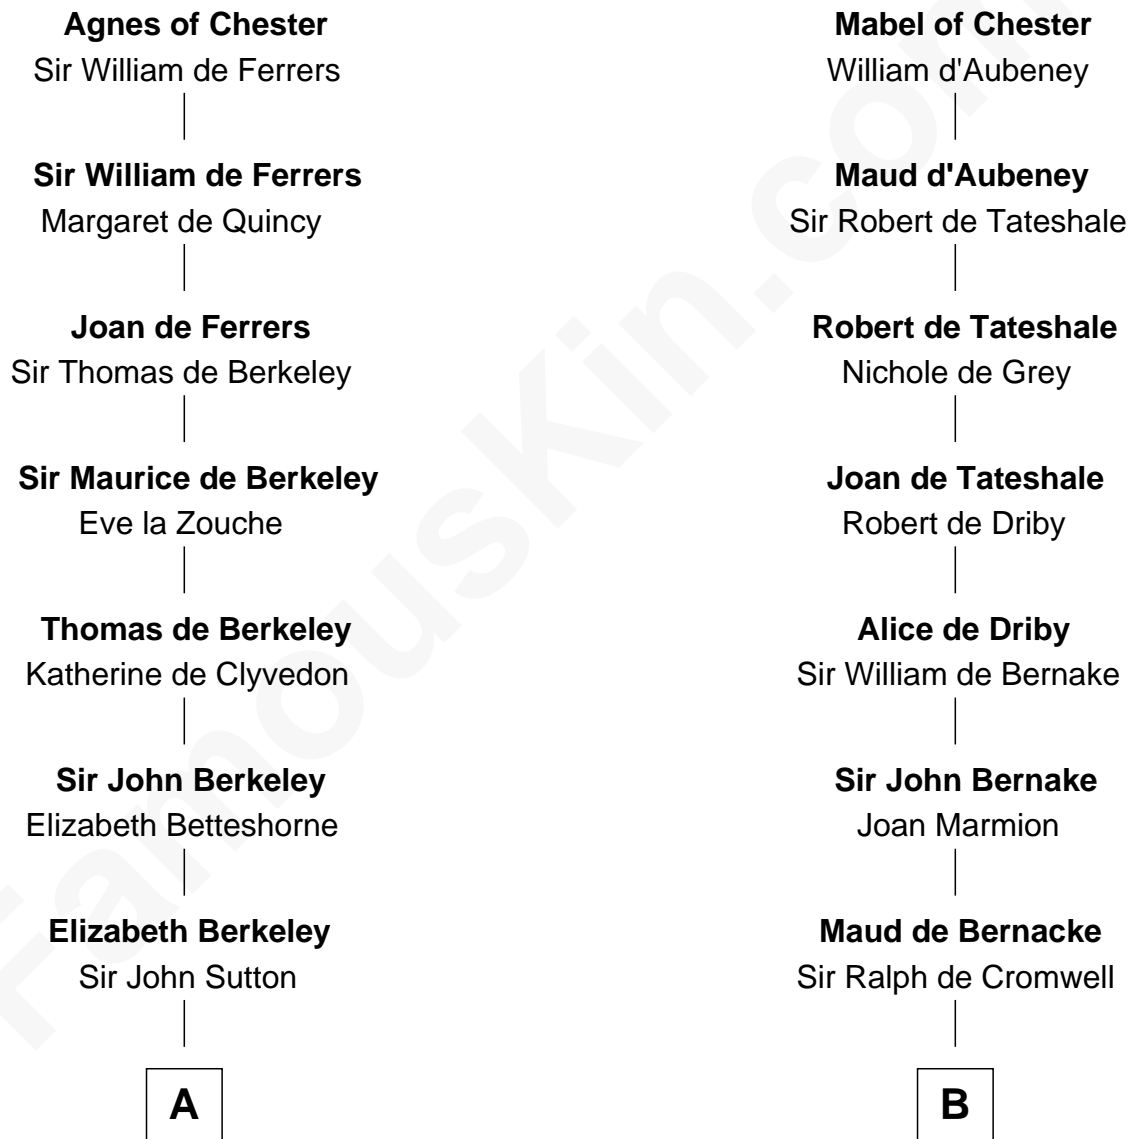

# FamousKin.com Relationship Chart of

**J.P. Morgan, Jr.**

*American Banker and Philanthropist*

19th cousin 1 time removed of

**Abigail (Smith) Adams**

*First Lady of President John Adams*

**Hugh de Kevelioc**  
Bertrade de Montfort

**C**

**William Gedney Tracy**

Rachel Huntington

**Charles F. Tracy**

Louisa Kirkland

**Frances Louisa Tracy**

John Pierpont Morgan

**J.P. Morgan, Jr.**